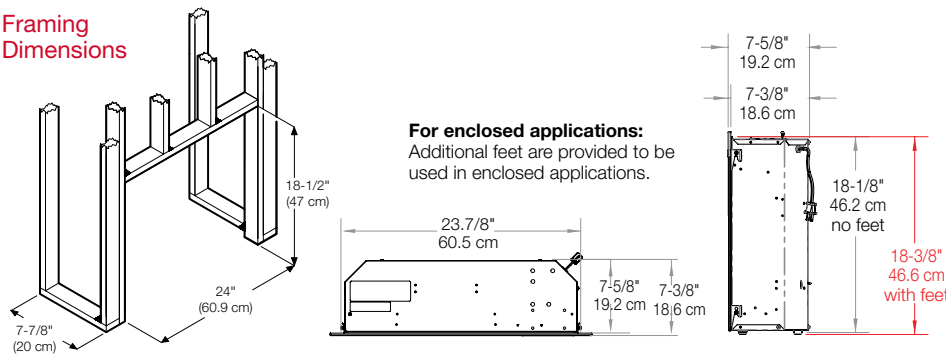

DFR Series

25" Plug-in Electric Firebox

DFR2551G

Color Themes

Also available with Inner Glow Logs: DFR2551L

Framing Dimensions

For enclosed applications:
Additional feet are provided to be used in enclosed applications.