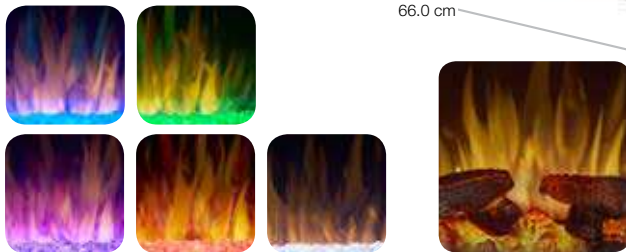

DFR Series

25" Plug-in Electric Firebox

DFR2551G

Color-rich flame for
customized comfort.

Enhanced with color-rich flames, the DFR Series fireboxes offer a customizable fireplace experience that suits any room or décor. Diamond-like acrylic ice ember bed chunks sparkle with reflected light, completing the look of this stunning firebox while the safe, ceramic heater warms up to 1,000 sq. ft. to ensure the room is perfectly cozy.

DFR Series

25" Plug-in Electric Firebox

DFR2551G

Color Themes

Also available with Inner Glow Logs: DFR2551L

Framing Dimensions

For enclosed applications:
Additional feet are provided to be used in enclosed applications.

120 Volts | 1,500 Watts | 5,118 BTU

Features

- Color-rich Flame Effect**
Lifelike flames enhanced with a spectrum of colors - customize to suit mood or décor.
- Acrylic Ice Media Bed**
Light plays through different size pieces and sparkle in a spectrum of colors.
- Media Accent Colors**
Choose from a variety of brilliant color themes or cycle through a range of colors using the custom mode, freezing on the hue of your choice.
- LED Lighting**
Flame and lights use brilliant, low-energy LED's that require zero maintenance.
- Powerful Heating**
Powerful fan-forced heater features a safe, ceramic element that provides on-demand heat for up to 1,000 square feet.
- 70 Floating Display™**
On-screen display shows temperature and feature settings at a glance.
- Multi-function Remote**
Control 100% of the fireplace features from the comfort of your chair.
- All-season Flames**
Enjoy the unique charm of a fireplace 365 days a year using the flames without the heat.
- Economical**
Economical to operate costing only pennies per hour.*
- Low Carbon Footprint**
The most sustainable fireplace option; no emissions and 100% efficient.
- Cool-touch Glass**
Glass remains cool making it safe for children and pets in any location.
- Just Plug It In**
Simply plug into any standard household outlet for instant ambiance.