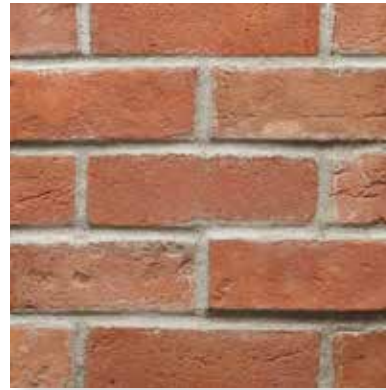

BRICK VENEER

BRICK VENEER COLLECTION

Indoor installation only.

Africa

Albinos

Avalanche

Devon

Kingston

SPECIFICATIONS

PRODUCTS	PER BOX	CORNERS/BOX	HEIGHT	LENGTH	THICKNESS	CORNERS	WEIGHT	ADHESIVE	NOTES
Africa	± 66 bricks 10.76 sq.ft 1 m ² /box	«L» Shape 9.0 lin.ft (4.8 sq.ft)/box	2 1/2"	7 1/2"	1/2"	5 3/4"x2" and 2 1/3"x1/2"	44 boxes/ skid ± 35 lbs/box	INT. LTC	Follow manufacturer's instruction according to installation type.. Guaranteed with Impex adhesive products. Suggested grout color: Africa: cream; Albinos: white; Avalanche: white; Devon: grey; Kingston: grey. 1-1-6 mortar coverage: 45 to 50 sq.ft
Albinos	± 74 bricks 10.76 sq.ft 1 m ² /box	No corner	2 1/4"	8"		No corner	45 boxes/ skid ± 30 lbs/box	INT. LTC	
Avalanche		«L» Shape 9.0 lin.ft (4.8 sq.ft)/box	2 1/2"	7 1/2"		5 3/4"x2" and 2 1/3"x1/2"	44 boxes/ skid ± 35 lbs/box	EXT. No	
Devon	± 66 bricks 10.76 sq.ft 1 m ² /box	No corner	2 3/8"	7 3/8"	1/2" to 3/4"	No corner	44 boxes/ skid ± 40 lbs/box	INT. LTC	
Kingston		«L» Shape 9.0 lin.ft (4.8 sq.ft)/box	2 1/2"	7 1/2"	1/2"	6 1/2"x2" and 2 1/2"x1/2"	44 boxes/ skid ± 35 lbs/box	INT. LTC	