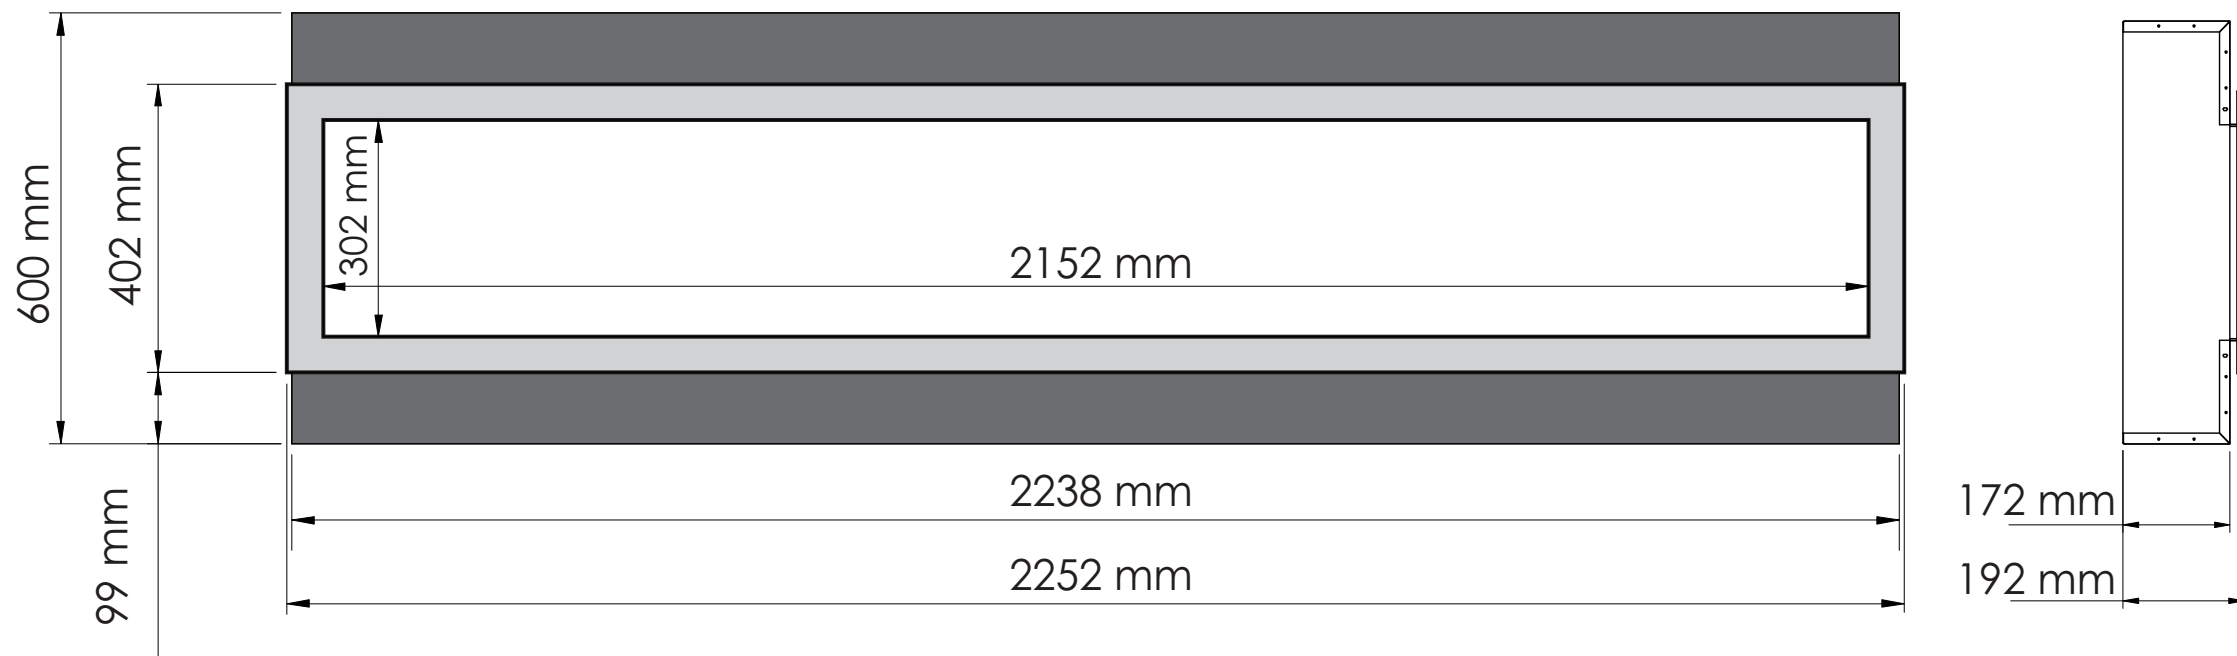

TECHNICAL SPECIFICATIONS		
VOLTS	120	
AMPS	12.5	
WATTS	1500	
HEATER	HIGH	1500 watts
	LOW	750 watts
NO HEATER	22 watts	
LAMPS	QUANTITY	LED
	WATTS	
	TOTAL WATTS	22 watts
ROTOR MOTOR	1 at 5 watts	
HEIGHT, WIDTH, DEPTH	23 1/2 x 88 1/8 x 6 3/4	
GLASS VIEWING OPENING	11 7/8 x 84 3/4"	
SURROUND SIZE	15 7/8 x 88 1/8	
SHIPPING SIZE	25 1/4 x 99 1/4 x 9 3/4	
SHIPPING WEIGHT	188 lbs	
	UNIT	
GLASS FRONT	Included	
PLUG LOCATION	Left Side	
CORD LENGTH	76"	
APPROX. HEATING AREA	400 sq ft	

SERIES BUILT IN	MODEL BI-88-SLIM		REV 1
SCALE 1" = 1'-0"	DATE: 7/1/2015		SHEET 1 OF 1

TECHNICAL SPECIFICATIONS		
VOLTS	120	
AMPS	12.5	
WATTS	1500	
HEATER	HIGH	1500 watts
	LOW	750 watts
NO HEATER	22 watts	
LAMPS	QUANTITY	LED
	WATTS	
	TOTAL WATTS	22 watts
ROTOR MOTOR	1 at 5 watts	
HEIGHT, WIDTH, DEPTH	60 x 223.8 x 17.2 cm	
GLASS VIEWING OPENING	30.2 x 215.2 cm	
SURROUND SIZE	40.2 x 225.2 cm	
SHIPPING SIZE	64 x 251.7 x 24.8	
SHIPPING WEIGHT	UNIT	85 kg
	GLASS FRONT	Included
PLUG LOCATION	Left Side	
CORD LENGTH	193 cm	
APPROX. HEATING AREA	37 sqm	

SERIES	MODEL		REV
BUILT IN	BI-88-SLIM		1
SCALE 1:12	DATE: 7/1/2015	SHEET 1 OF 1	