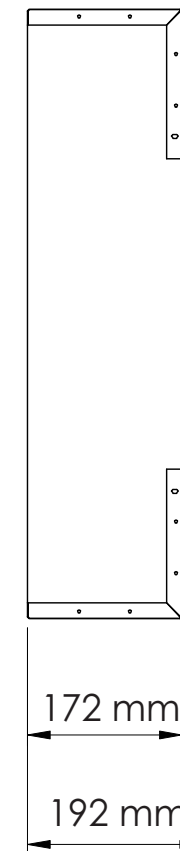

TECHNICAL SPECIFICATIONS		
VOLTS	120	
AMPS	12.5	
WATTS	1500	
HEATER	HIGH	1500 watts
	LOW	750 watts
NO HEATER	22 watts	
LAMPS	QUANTITY	LED
	WATTS	
	TOTAL WATTS	22 watts
ROTOR MOTOR	1 at 5 watts	
HEIGHT, WIDTH, DEPTH	23 1/2 x 58 5/8 x 6 3/4	
GLASS VIEWING OPENING	11 7/8 x 55 1/4"	
SURROUND SIZE	15 3/4" x 59 1/8"	
SHIPPING SIZE	25 1/2 x 69 3/4 x 9 3/4"	
SHIPPING WEIGHT	124 lbs	
GLASS FRONT	UNIT	
		Included
PLUG LOCATION	Left Side	
CORD LENGTH	76"	
APPROX. HEATING AREA	400 sq ft	

Amantii

SERIES BUILT IN	MODEL BI-60-SLIM		REV 1
SCALE 1" = 1'-0"	DATE: 7/1/2015		SHEET 1 OF 1

TECHNICAL SPECIFICATIONS		
VOLTS	120	
AMPS	12.5	
WATTS	1500	
HEATER	HIGH	1500 watts
	LOW	750 watts
NO HEATER	22 watts	
LAMPS	QUANTITY	LED
	WATTS	
	TOTAL WATTS	22 watts
ROTOR MOTOR	1 at 5 watts	
HEIGHT, WIDTH, DEPTH	60 x 148.9 x 17.2 cm	
GLASS VIEWING OPENING	30.2 x 140.3 cm	
SURROUND SIZE	40.2 x 150.3 cm	
SHIPPING SIZE	64 x 176.7 x 24.8 cm	
SHIPPING WEIGHT	56 kg	
GLASS FRONT	UNIT	
		Included
PLUG LOCATION	Left Side	
CORD LENGTH	193 cm	
APPROX. HEATING AREA	37 sqm	

Amantii

SERIES BUILT IN	MODEL BI-60-SLIM		REV 1
SCALE 1:12	DATE: 7/1/2015		SHEET 1 OF 1