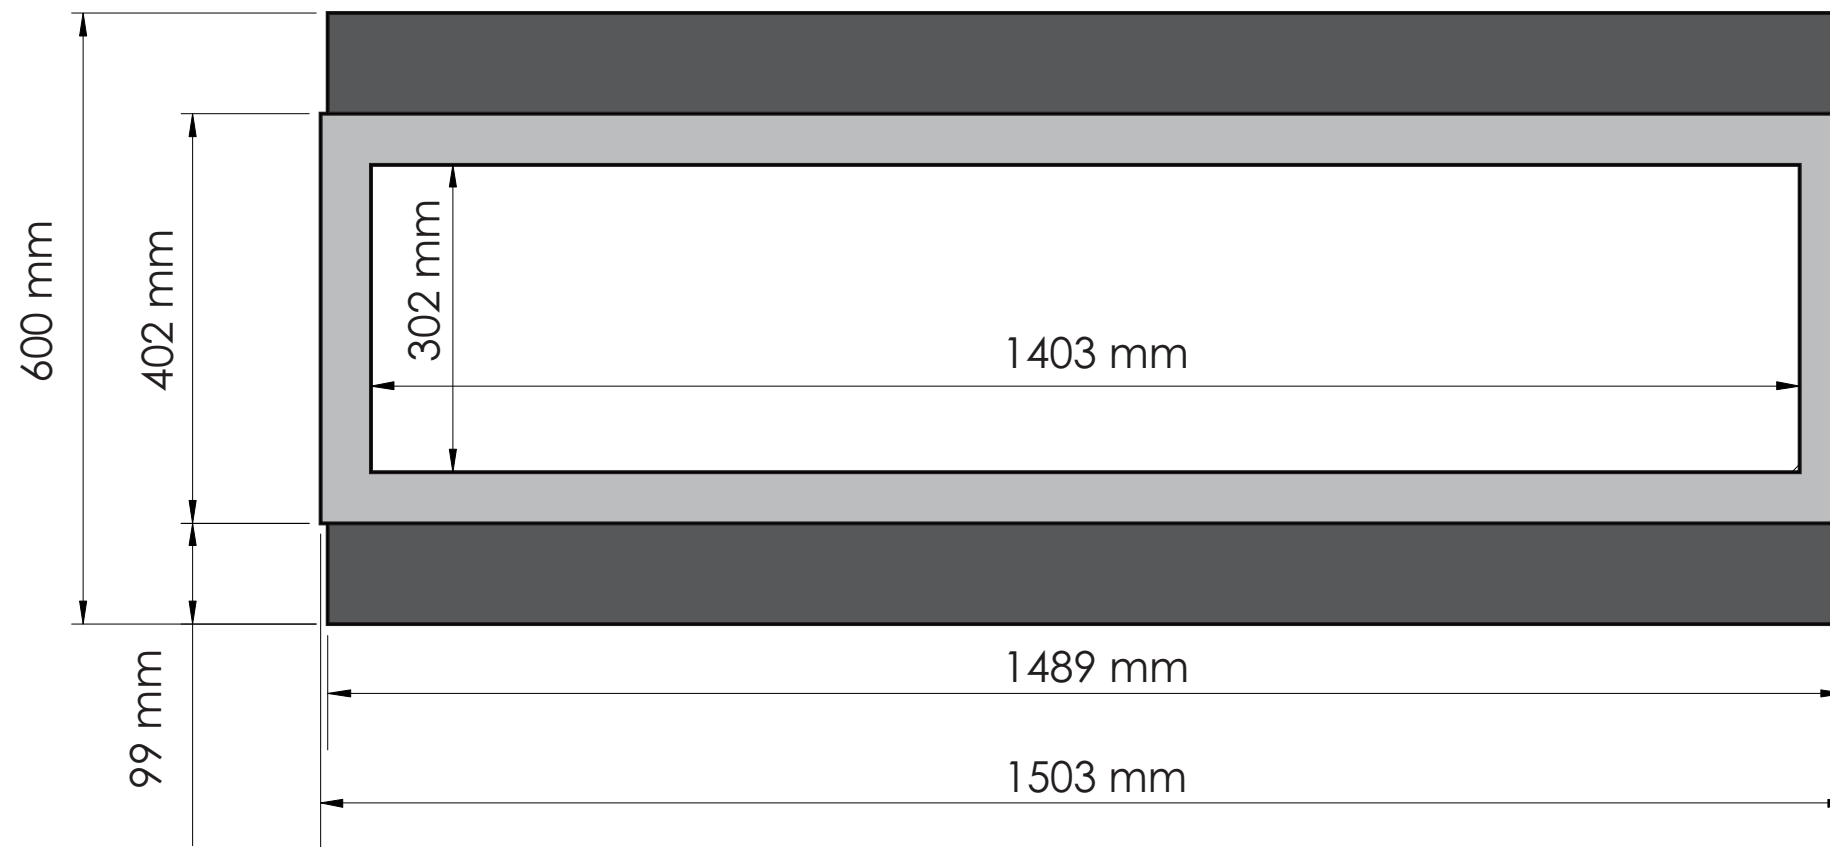

TECHNICAL SPECIFICATIONS		
VOLTS	120	
AMPS	12.5	
WATTS	1500	
HEATER	HIGH	1500 watts
	LOW	750 watts
NO HEATER	22 watts	
LAMPS	QUANTITY	LED
	WATTS	
	TOTAL WATTS	22 watts
ROTOR MOTOR	1 at 5 watts	
HEIGHT, WIDTH, DEPTH	23 1/2 x 58 5/8 x 6 3/4	
GLASS VIEWING OPENING	11 7/8 x 55 1/4"	
SURROUND SIZE	15 3/4" x 59 1/8"	
SHIPPING SIZE	25 1/2 x 69 3/4 x 9 3/4"	
SHIPPING WEIGHT	124 lbs	
GLASS FRONT	UNIT	
		Included
PLUG LOCATION	Left Side	
CORD LENGTH	76"	
APPROX. HEATING AREA	400 sq ft	

Amantii

SERIES BUILT IN	MODEL BI-60-SLIM		REV 1
SCALE 1" = 1'-0"	DATE: 7/1/2015		SHEET 1 OF 1

TECHNICAL SPECIFICATIONS		
VOLTS	120	
AMPS	12.5	
WATTS	1500	
HEATER	HIGH	1500 watts
	LOW	750 watts
NO HEATER	22 watts	
LAMPS	QUANTITY	LED
	WATTS	
	TOTAL WATTS	22 watts
ROTOR MOTOR	1 at 5 watts	
HEIGHT, WIDTH, DEPTH	60 x 148.9 x 17.2 cm	
GLASS VIEWING OPENING	30.2 x 140.3 cm	
SURROUND SIZE	40.2 x 150.3 cm	
SHIPPING SIZE	64 x 176.7 x 24.8 cm	
SHIPPING WEIGHT	56 kg	
GLASS FRONT	UNIT	
		Included
PLUG LOCATION	Left Side	
CORD LENGTH	193 cm	
APPROX. HEATING AREA	37 sqm	

Amantii

SERIES BUILT IN	MODEL BI-60-SLIM		REV 1
SCALE 1:12	DATE: 7/1/2015		SHEET 1 OF 1