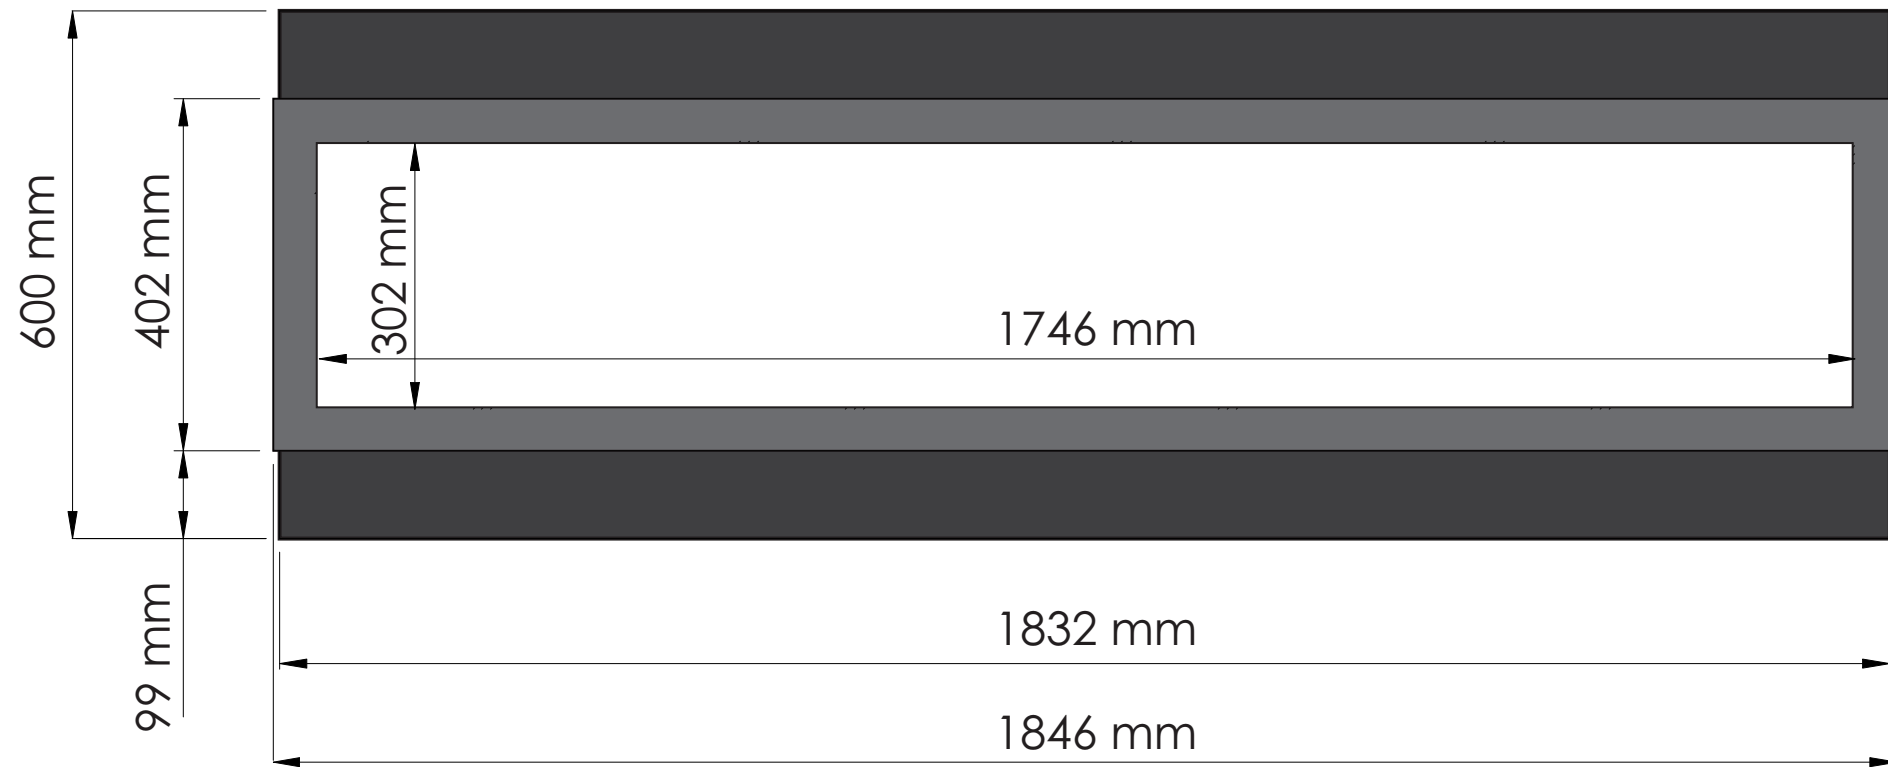

TECHNICAL SPECIFICATIONS		
VOLTS	120	
AMPS	12.5	
WATTS	1500	
HEATER	HIGH	1500 watts
	LOW	750 watts
NO HEATER	22 watts	
LAMPS	QUANTITY	LED
	WATTS	
	TOTAL WATTS	22 watts
ROTOR MOTOR	1 at 5 watts	
HEIGHT, WIDTH, DEPTH	23 1/2 x 72 1/4 x 12	
GLASS VIEWING OPENING	12 x 68 3/4	
SURROUND SIZE	15 3/4 x 72 3/4	
SHIPPING SIZE	25 1/4 x 81 1/8 x 14 1/2	
SHIPPING WEIGHT	157 lbs	
GLASS FRONT	UNIT	
		Included
PLUG LOCATION	Left Side	
CORD LENGTH	76"	
APPROX. HEATING AREA	400 sq ft	

SERIES BUILT IN	MODEL BI-72-DEEP		REV 1
SCALE 1" = 1'-0"	DATE: 11/1/2013		SHEET 1 OF 1

TECHNICAL SPECIFICATIONS		
VOLTS	120	
AMPS	12.5	
WATTS	1500	
HEATER	HIGH	1500 watts
	LOW	750 watts
NO HEATER	22 watts	
LAMPS	QUANTITY	LED
	WATTS	
	TOTAL WATTS	22 watts
ROTOR MOTOR	1 at 5 watts	
HEIGHT, WIDTH, DEPTH	60 x 183.2 x 30.2 cm	
GLASS VIEWING OPENING	30.2 x 174.6 cm	
SURROUND SIZE	40.2 x 184.6 cm	
SHIPPING SIZE	64 x 206 x 36.8 cm	
SHIPPING WEIGHT	71 kg	
GLASS FRONT	UNIT	
		Included
PLUG LOCATION	Left Side	
CORD LENGTH	193 cm	
APPROX. HEATING AREA	37 sqm	

Amantii

SERIES BUILT IN	MODEL BI-72-DEEP		REV 1
SCALE 1:12	DATE: 11/1/2013		SHEET 1 OF 1