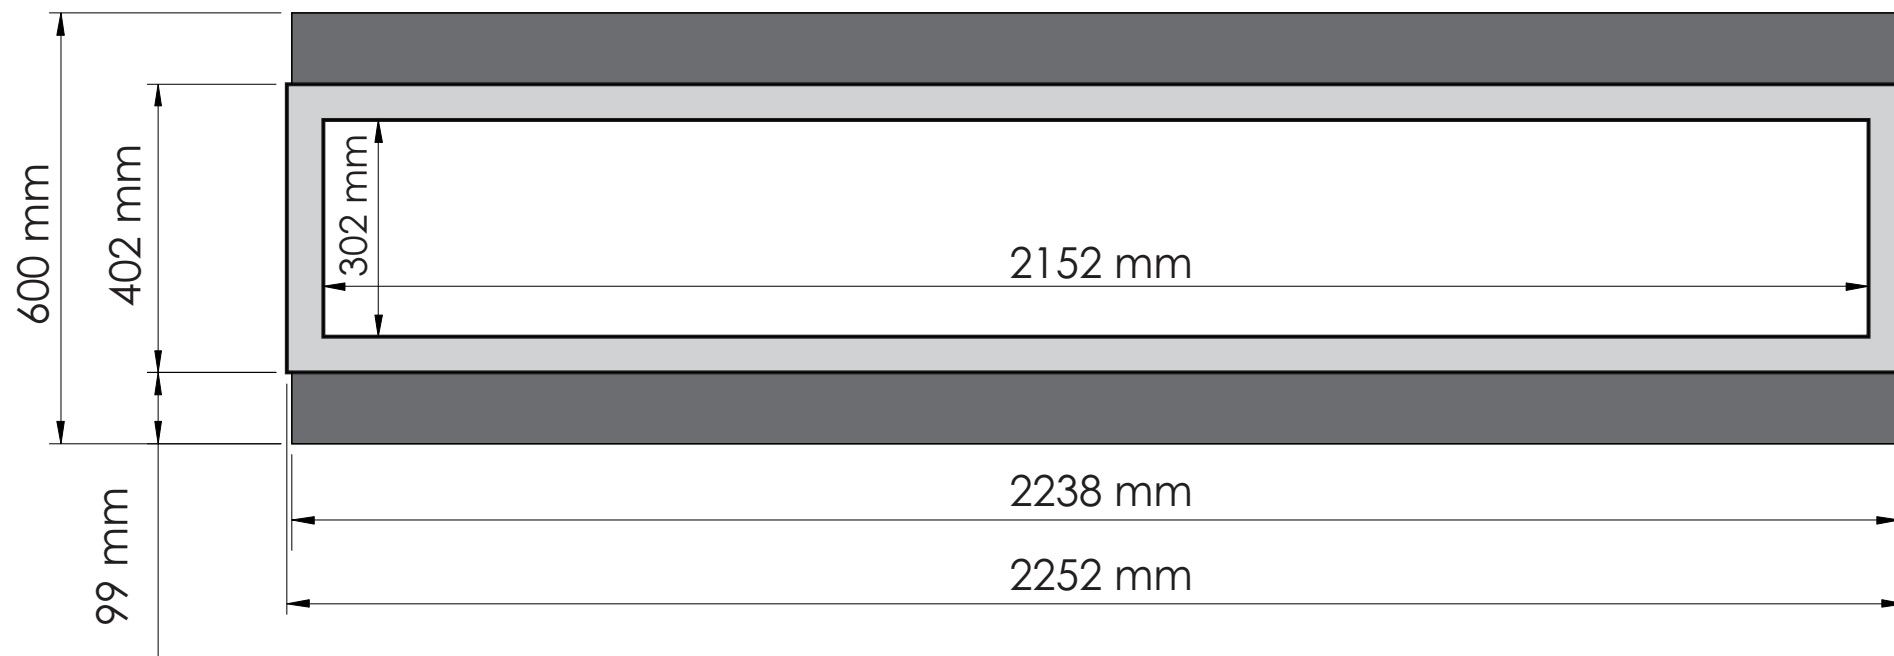

TECHNICAL SPECIFICATIONS		
VOLTS	120	
AMPS	12.5	
WATTS	1500	
HEATER	HIGH	1500 watts
	LOW	750 watts
NO HEATER	22 watts	
LAMPS	QUANTITY	LED
	WATTS	
	TOTAL WATTS	22 watts
ROTOR MOTOR	1 at 5 watts	
HEIGHT, WIDTH, DEPTH	23 1/2 x 88 1/8 x 12	
GLASS VIEWING OPENING	11 7/8 x 84 3/4"	
SURROUND SIZE	15 7/8 x 88 1/8	
SHIPPING SIZE	25 1/4 x 97 1/4 x 14 1/2	
SHIPPING WEIGHT	197 lbs	
GLASS FRONT	UNIT	
		Included
PLUG LOCATION	Left Side	
CORD LENGTH	76"	
APPROX. HEATING AREA	400 sq ft	

Amantii

SERIES BUILT IN	MODEL BI-88-DEEP		REV 1
SCALE 1" = 1'-0"	DATE: 11/1/2014		SHEET 1 OF 1

TECHNICAL SPECIFICATIONS		
VOLTS		120
AMPS		12.5
WATTS		1500
HEATER	HIGH	1500 watts
	LOW	750 watts
NO HEATER		22 watts
LAMPS	QUANTITY	LED
	WATTS	
	TOTAL WATTS	22 watts
ROTOR MOTOR		1 at 5 watts
HEIGHT, WIDTH, DEPTH		60 x 223.8 x 30.2 cm
GLASS VIEWING OPENING		30.2 x 215.2 cm
SURROUND SIZE		40.2 x 225.2 cm
SHIPPING SIZE		64 x 246.7 x 36.8
SHIPPING WEIGHT		89 kg
GLASS FRONT	UNIT	
		Included
PLUG LOCATION		Left Side
CORD LENGTH		193 cm
APPROX. HEATING AREA		37 sqm

SERIES	MODEL		REV
BUILT IN	BI-88-DEEP		1
SCALE 1:12	DATE: 11/1/2014	SHEET 1 OF 1	