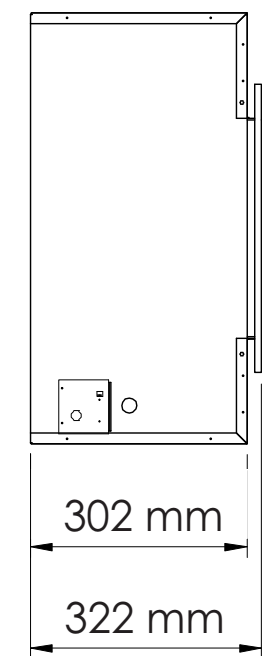

TECHNICAL SPECIFICATIONS		
VOLTS	120	
AMPS	12.5	
WATTS	1500	
HEATER	HIGH	1500 watts
	LOW	750 watts
NO HEATER	22 watts	
LAMPS	QUANTITY	LED
	WATTS	
	TOTAL WATTS	22 watts
ROTOR MOTOR	1 at 5 watts	
HEIGHT, WIDTH, DEPTH	23 1/2 x 88 1/8 x 12	
GLASS VIEWING OPENING	11 7/8 x 84 3/4"	
SURROUND SIZE	15 7/8 x 88 1/8	
SHIPPING SIZE	25 1/4 x 97 1/4 x 14 1/2	
SHIPPING WEIGHT	197 lbs	
GLASS FRONT	UNIT	
		Included
PLUG LOCATION	Left Side	
CORD LENGTH	76"	
APPROX. HEATING AREA	400 sq ft	

Amantii

SERIES BUILT IN	MODEL BI-88-DEEP		REV 1
SCALE 1" = 1'-0"	DATE: 11/1/2014		SHEET 1 OF 1

TECHNICAL SPECIFICATIONS		
VOLTS		120
AMPS		12.5
WATTS		1500
HEATER	HIGH	1500 watts
	LOW	750 watts
NO HEATER		22 watts
LAMPS	QUANTITY	LED
	WATTS	
	TOTAL WATTS	22 watts
ROTOR MOTOR		1 at 5 watts
HEIGHT, WIDTH, DEPTH		60 x 223.8 x 30.2 cm
GLASS VIEWING OPENING		30.2 x 215.2 cm
SURROUND SIZE		40.2 x 225.2 cm
SHIPPING SIZE		64 x 246.7 x 36.8
SHIPPING WEIGHT		89 kg
GLASS FRONT	UNIT	
		Included
PLUG LOCATION		Left Side
CORD LENGTH		193 cm
APPROX. HEATING AREA		37 sqm

SERIES	MODEL		REV
BUILT IN	BI-88-DEEP		1
SCALE 1:12	DATE: 11/1/2014	SHEET 1 OF 1	