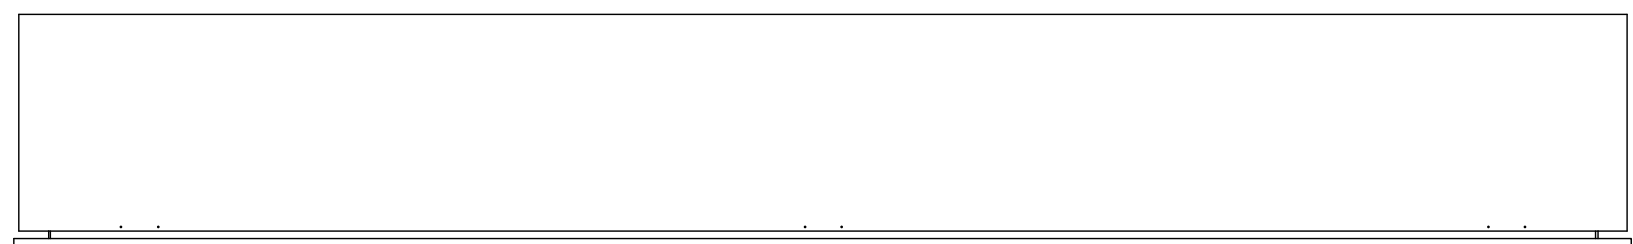

TECHNICAL SPECIFICATIONS		
VOLTS	120	
AMPS	12.5	
WATTS	1500	
HEATER	HIGH	1500 watts
	LOW	750 watts
NO HEATER	22 watts	
LAMPS	QUANTITY	LED
	WATTS	
	TOTAL WATTS	22 watts
ROTOR MOTOR	1 at 5 watts	
HEIGHT, WIDTH, DEPTH	23 1/2 x 88 1/8 x 12	
GLASS VIEWING OPENING	11 7/8 x 84 3/4"	
SURROUND SIZE	15 7/8 x 88 1/8	
SHIPPING SIZE	25 1/4 x 97 1/4 x 14 1/2	
SHIPPING WEIGHT	197 lbs	
GLASS FRONT	UNIT	
		Included
PLUG LOCATION	Left Side	
CORD LENGTH	76"	
APPROX. HEATING AREA	400 sq ft	

Amantii

SERIES BUILT IN	MODEL BI-88-DEEP		REV 1
SCALE 1" = 1'-0"	DATE: 11/1/2014		SHEET 1 OF 1

TECHNICAL SPECIFICATIONS		
VOLTS		120
AMPS		12.5
WATTS		1500
HEATER	HIGH	1500 watts
	LOW	750 watts
NO HEATER		22 watts
LAMPS	QUANTITY	LED
	WATTS	
	TOTAL WATTS	22 watts
ROTOR MOTOR		1 at 5 watts
HEIGHT, WIDTH, DEPTH		60 x 223.8 x 30.2 cm
GLASS VIEWING OPENING		30.2 x 215.2 cm
SURROUND SIZE		40.2 x 225.2 cm
SHIPPING SIZE		64 x 246.7 x 36.8
SHIPPING WEIGHT		89 kg
GLASS FRONT	UNIT	
		Included
PLUG LOCATION		Left Side
CORD LENGTH		193 cm
APPROX. HEATING AREA		37 sqm

SERIES	MODEL		REV
BUILT IN	BI-88-DEEP		1
SCALE 1:12	DATE: 11/1/2014	SHEET 1 OF 1	