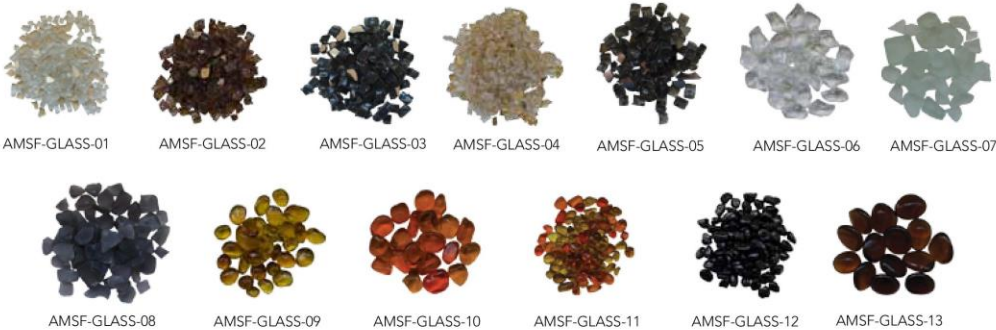

FIRE GLASS & MEDIA OPTIONS

Amantii / Sierra Flame decorative fire glass media is a beautiful addition to your electric fireplace. Turn your fireplace into an expressive work of art by simply adding our decorative fire glass media. Our fire glass adds a distinctly modern feel to your electric fireplace - mix colors and textures for a unique appearance.

Always wear protective gloves when handling fire glass media. One 5lb container of media will cover 1 square foot.