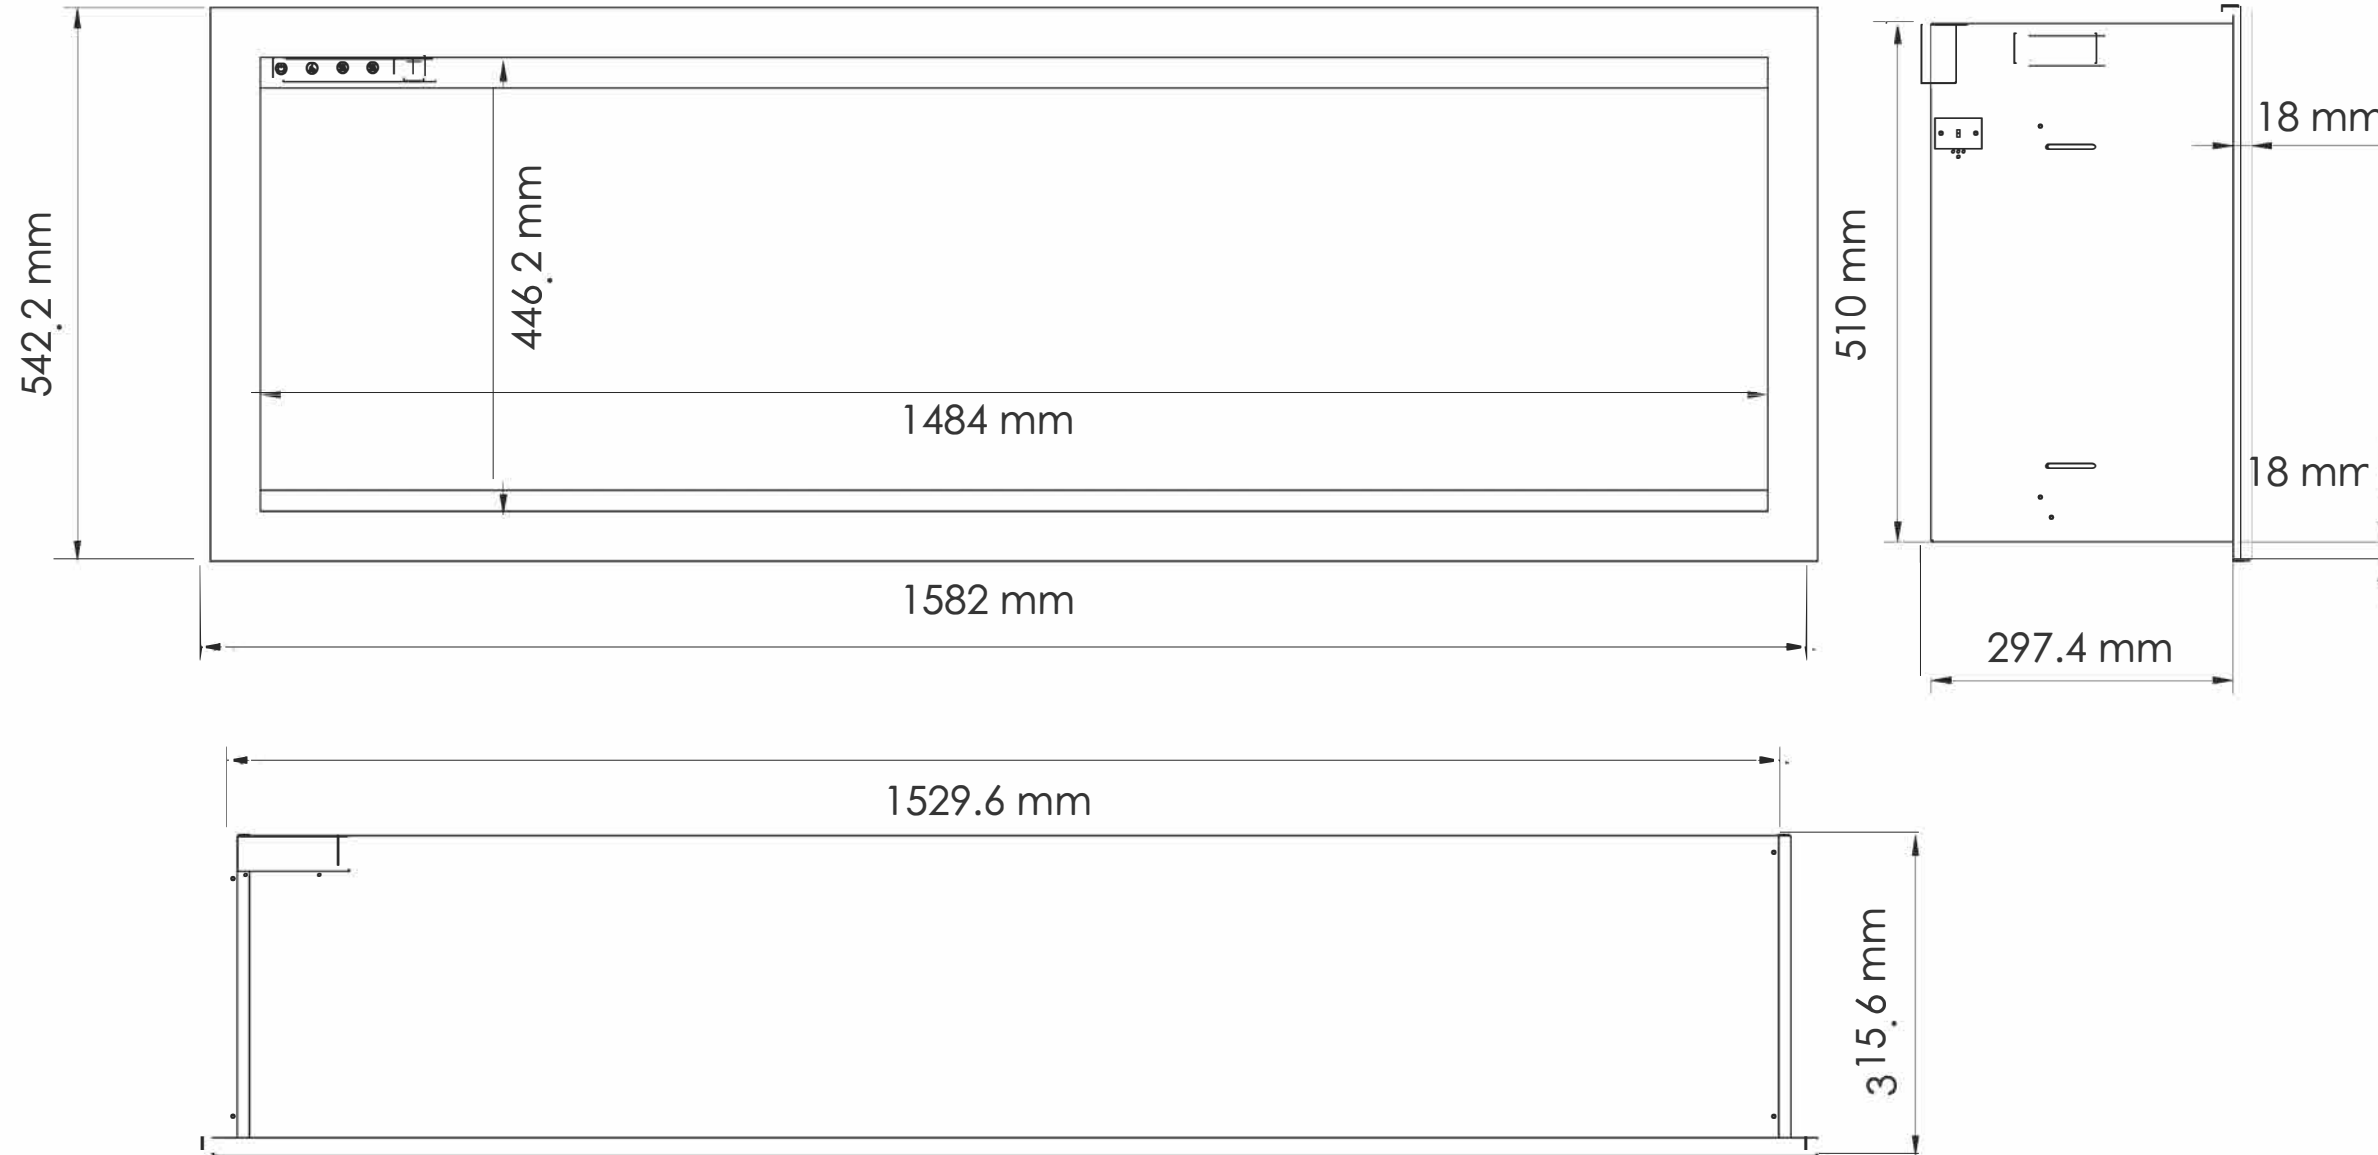

TECHNICAL SPECIFICATIONS		
VOLTS	120	
AMPS	12.5	
WATTS	1500	
HEATER	HIGH	1500 watts
	LOW	750 watts
NO HEATER	45.2 watts	
LAMPS	QUANTITY	LED
	WATTS	
	TOTAL WATTS	33.9 watts
ROTOR MOTOR	1 at 2.9 watts	
HEIGHT, WIDTH, DEPTH	20 1/8 x 60 1/4 x 11 3/4	
GLASS VIEWING OPENING	17 5/8 x 58 3/8	
SURROUND SIZE	21 3/8 x 62 1/4	
SHIPPING SIZE	23 3/4 x 66 1/2 x 16	
SHIPPING WEIGHT		
	UNIT	
	STEEL FRONT	Included
PLUG LOCATION	Left Side	
CORD LENGTH	76"	
APPROX. HEATING AREA	400 sq ft	

09/18/21 -rev

Amantii
SYMMETRY XT BESPOKE

SERIES SYMMETRY	MODEL SYM-60-XT BESPOKE		REV 1
SCALE 1" = 1'-0"	DATE: 07/25/21		SHEET 1 OF 1

TECHNICAL SPECIFICATIONS		
VOLTS		120
AMPS		12.5
WATTS		1500
HEATER	HIGH	1500 watts
	LOW	750 watts
NO HEATER		45.2 watts max
LAMPS	QUANTITY	LED
	WATTS	
	TOTAL WATTS	33.9 watts
ROTOR MOTOR		1 at 2.9 watts 51
HEIGHT, WIDTH, DEPTH		x 153 x 29.7 cm
GLASS VIEWING OPENING		44.6 x 148.4 cm
SURROUND SIZE		54.2 x 158.2 cm
SHIPPING SIZE		40.6 x 168.5 x 60 cm
SHIPPING WEIGHT		
	UNIT	
	GLASS FRONT	Included
PLUG LOCATION		Left Side
CORD LENGTH		193 cm
APPROX. HEATING AREA		37 sqm

09/18/21 - rev

Amantii

SYMMETRY XT BESPOKE

SERIES	MODEL		REV
SYMMETRY	SYM-60-XT BESPOKE		1
SCALE 1:12	DATE: 07 /25/2021	SHEET 1 OF 1	