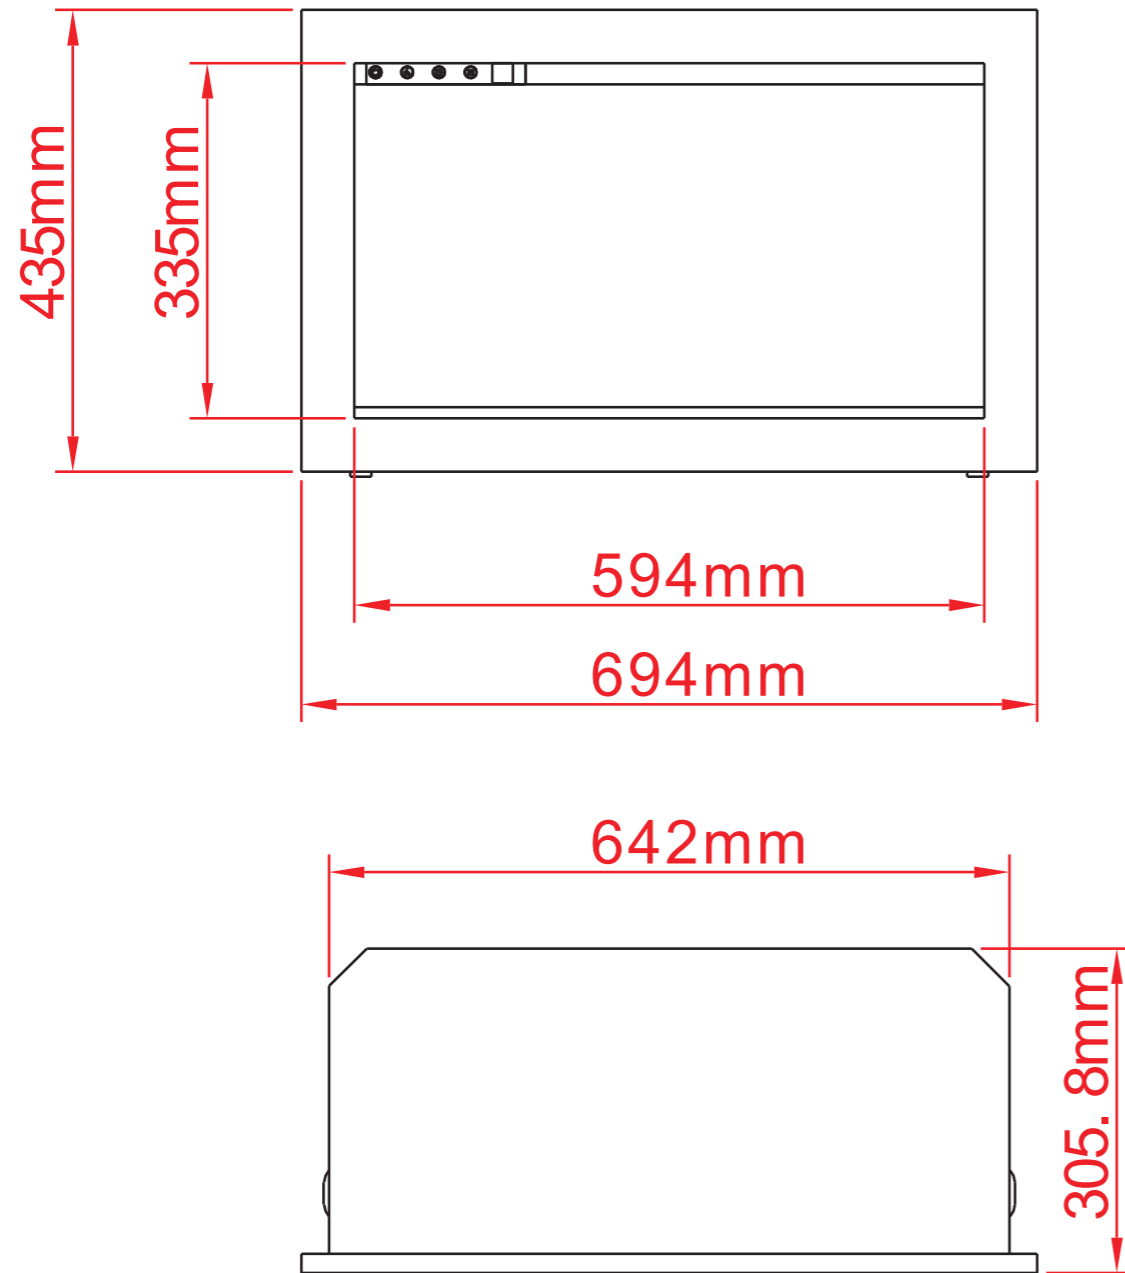

### TECHNICAL SPECIFICATIONS

VOLTS	120V 60Hz	
AMPS	10	
WATTS	1200 W	
HEATER	HIGH	1200 watts
	LOW	600 watts
NO HEATER	22 watts	
LAMPS	TYPE	LED
	WATTS	
	TOTAL WATTS	22 watts
ROTOR MOTOR	1 at 5 watts	
HEIGHT,WIDTH,DEPTH	16 3/4" x 25 1/4" x 11 3/8"	
GLASS VIEWING OPENING	15 1/2" X 27 1/2"	
GLASS SIZE	15 1/2" X 27 1/2"	
SHIPPING SIZE	21 4/8" x 33 7/8" x 14 5/8"	
SHIPPING WEIGHT	UNIT	42.3 lbs
	GLASS FRONT	Included
PLUG LOCATION	Left Side	
CORD LENGTH	76"	
APPROX. HEATING AREA	400 sq ft	

SERIES	MODEL		REV
TRADITIONAL	TRD-26		1
SCALE 1"=1'-0"	DATE: 8/5/2019	SHEET 1 OF 1	

### TECHNICAL SPECIFICATIONS

VOLTS	120V 60Hz	
AMPS	10	
WATTS	1200 W	
HEATER	HIGH	1200 watts
	LOW	600 watts
NO HEATER	22 watts	
LAMPS	TYPE	LED
	WATTS	
	TOTAL WATTS	22 watts
ROTOR MOTOR	1 at 5 watts	
HEIGHT,WIDTH,DEPTH	42.5 x 64.2 x 28.8 cm	
GLASS VIEWING OPENING	33.5 X 59.4 cm	
GLASS SIZE	33.5 X 59.4 cm	
SHIPPING SIZE	48.5 x 75.7 x 37 cm	
SHIPPING WEIGHT	UNIT	19.2 Kgs
	GLASS FRONT	Included
PLUG LOCATION	Left Side	
CORD LENGTH	193 cm	
APPROX. HEATING AREA	37 sqm	

SERIES	MODEL		REV
TRADITIONAL	TRD-26		1
SCALE 1:12	DATE: 8/5/2019	SHEET 1 OF 1	