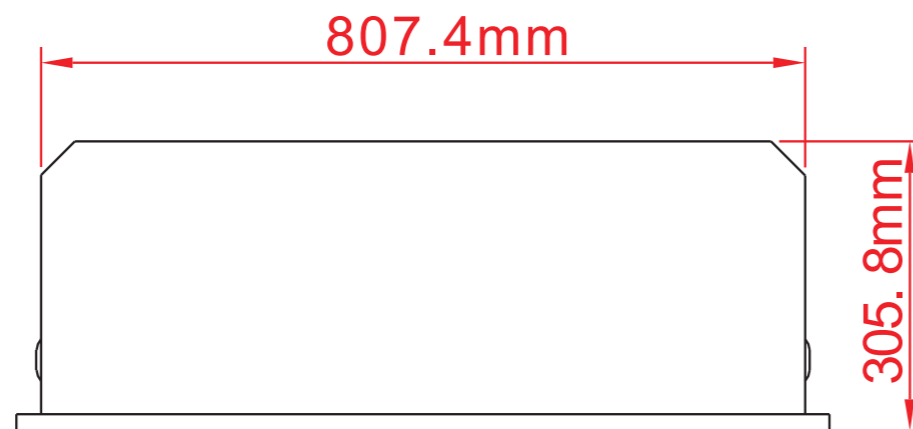

TECHNICAL SPECIFICATIONS

VOLTS	120V 60Hz	
AMPS	10	
WATTS	1200 W	
HEATER	HIGH	1200 watts
	LOW	600 watts
NO HEATER	22 watts	
LAMPS	TYPE	LED
	WATTS	
	TOTAL WATTS	22 watts
ROTOR MOTOR	1 at 5 watts	
HEIGHT,WIDTH,DEPTH	22 1/4" x 31 3/4" x 11 3/8"	
GLASS VIEWING OPENING	18 3/4" X 29 7/8"	
GLASS SIZE	18 3/4" X 29 7/8"	
SHIPPING SIZE	24 5/8" x 36 2/8" x 14 5/8"	
SHIPPING WEIGHT	60.6 lbs	
	UNIT	
	GLASS FRONT	Included
PLUG LOCATION	Left Side	
CORD LENGTH	76"	
APPROX. HEATING AREA	400 sq ft	

SERIES	MODEL		REV
TRADITIONAL	TRD-33		1
SCALE 1"=1'-0"	DATE: 8/5/2019	SHEET 1 OF 1	

TECHNICAL SPECIFICATIONS

VOLTS	120V 60Hz	
AMPS	10	
WATTS	1200 W	
HEATER	HIGH	1200 watts
	LOW	600 watts
NO HEATER	22 watts	
LAMPS	TYPE	LED
	WATTS	
	TOTAL WATTS	22 watts
ROTOR MOTOR	1 at 5 watts	
HEIGHT,WIDTH,DEPTH	56.5 x 80.7 x 28.8 cm	
GLASS VIEWING OPENING	47.5 X 75.9 cm	
GLASS SIZE	47.5 X 75.9 cm	
SHIPPING SIZE	62.5 x 92.2 x 37 cm	
SHIPPING WEIGHT	UNIT	27.5 Kgs
	GLASS FRONT	Included
PLUG LOCATION	Left Side	
CORD LENGTH	193 cm	
APPROX. HEATING AREA	37 sqm	

Amantii

SERIES TRADITIONAL	MODEL TRD-33		REV 1
SCALE 1:12	DATE: 8/5/2019		SHEET 1 OF 1