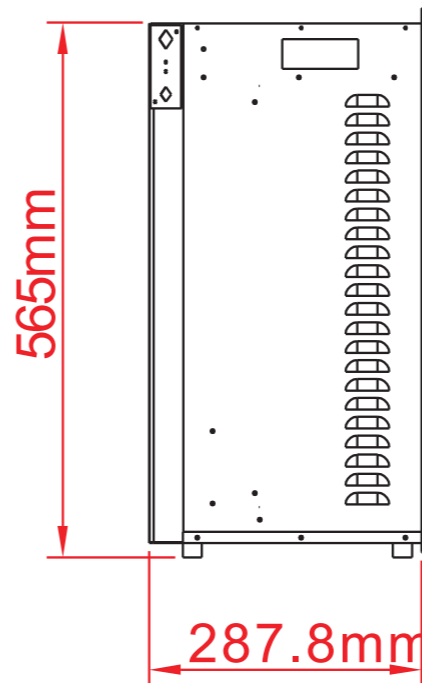

TECHNICAL SPECIFICATIONS

VOLTS	120V 60Hz	
AMPS	10	
WATTS	1200 W	
HEATER	HIGH	1200 watts
	LOW	600 watts
NO HEATER	22 watts	
LAMPS	TYPE	LED
	WATTS	
	TOTAL WATTS	22 watts
ROTOR MOTOR	1 at 5 watts	
HEIGHT,WIDTH,DEPTH	22 1/4" x 31 3/4" x 11 3/8"	
GLASS VIEWING OPENING	18 3/4" X 29 7/8"	
GLASS SIZE	18 3/4" X 29 7/8"	
SHIPPING SIZE	24 5/8" x 36 2/8" x 14 5/8"	
SHIPPING WEIGHT	60.6 lbs	
	UNIT	
	GLASS FRONT	Included
PLUG LOCATION	Left Side	
CORD LENGTH	76"	
APPROX. HEATING AREA	400 sq ft	

SERIES	MODEL		REV
TRADITIONAL	TRD-33		1
SCALE 1"=1'-0"	DATE: 8/5/2019	SHEET 1 OF 1	

TECHNICAL SPECIFICATIONS

VOLTS	120V 60Hz	
AMPS	10	
WATTS	1200 W	
HEATER	HIGH	1200 watts
	LOW	600 watts
NO HEATER	22 watts	
LAMPS	TYPE	LED
	WATTS	
	TOTAL WATTS	22 watts
ROTOR MOTOR	1 at 5 watts	
HEIGHT,WIDTH,DEPTH	56.5 x 80.7 x 28.8 cm	
GLASS VIEWING OPENING	47.5 X 75.9 cm	
GLASS SIZE	47.5 X 75.9 cm	
SHIPPING SIZE	62.5 x 92.2 x 37 cm	
SHIPPING WEIGHT	UNIT	27.5 Kgs
	GLASS FRONT	Included
PLUG LOCATION	Left Side	
CORD LENGTH	193 cm	
APPROX. HEATING AREA	37 sqm	

Amantii

SERIES TRADITIONAL	MODEL TRD-33		REV 1
SCALE 1:12	DATE: 8/5/2019		SHEET 1 OF 1