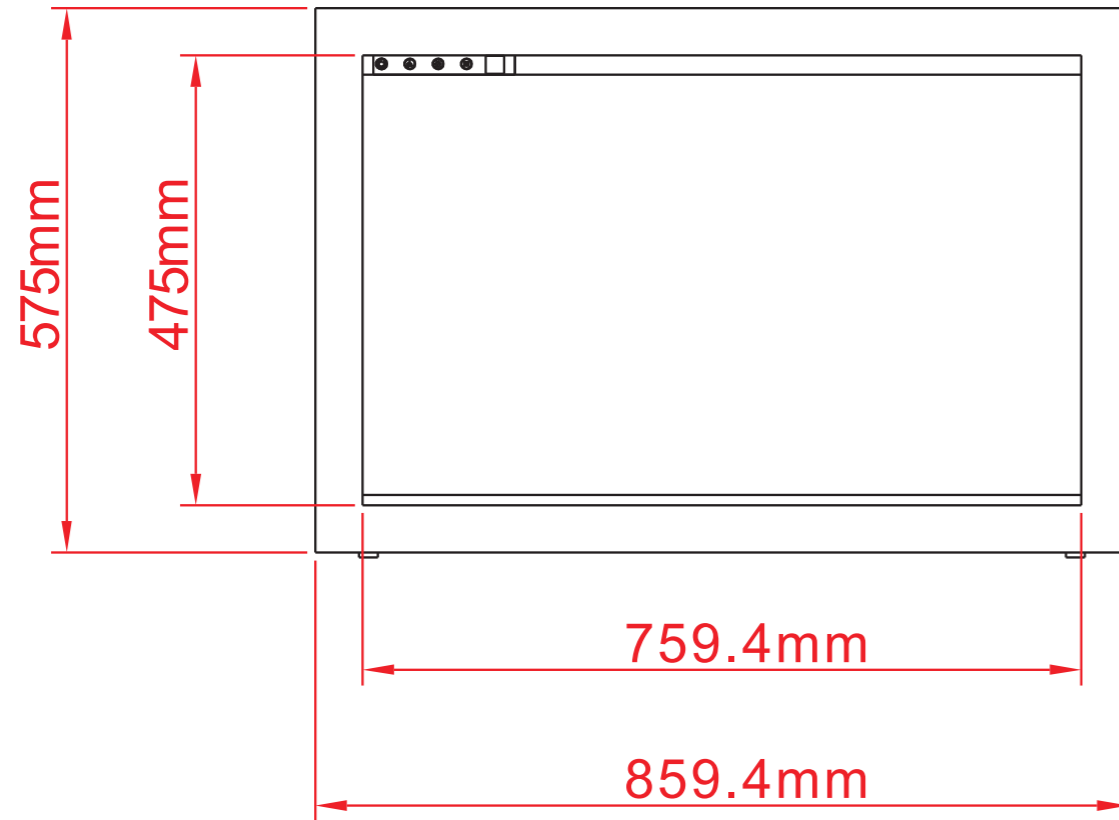

TECHNICAL SPECIFICATIONS

VOLTS	120V 60Hz	
AMPS	10	
WATTS	1200 W	
HEATER	HIGH	1200 watts
	LOW	600 watts
NO HEATER	22 watts	
LAMPS	TYPE	LED
	WATTS	
	TOTAL WATTS	22 watts
ROTOR MOTOR	1 at 5 watts	
HEIGHT,WIDTH,DEPTH	22 1/4" x 31 3/4" x 11 3/8"	
GLASS VIEWING OPENING	18 3/4" X 29 7/8"	
GLASS SIZE	18 3/4" X 29 7/8"	
SHIPPING SIZE	24 5/8" x 36 2/8" x 14 5/8"	
SHIPPING WEIGHT	60.6 lbs	
	UNIT	
	GLASS FRONT	Included
PLUG LOCATION	Left Side	
CORD LENGTH	76"	
APPROX. HEATING AREA	400 sq ft	

SERIES	MODEL		REV
TRADITIONAL	TRD-33		1
SCALE 1"=1'-0"	DATE: 8/5/2019	SHEET 1 OF 1	

TECHNICAL SPECIFICATIONS

VOLTS	120V 60Hz	
AMPS	10	
WATTS	1200 W	
HEATER	HIGH	1200 watts
	LOW	600 watts
NO HEATER	22 watts	
LAMPS	TYPE	LED
	WATTS	
	TOTAL WATTS	22 watts
ROTOR MOTOR	1 at 5 watts	
HEIGHT,WIDTH,DEPTH	56.5 x 80.7 x 28.8 cm	
GLASS VIEWING OPENING	47.5 X 75.9 cm	
GLASS SIZE	47.5 X 75.9 cm	
SHIPPING SIZE	62.5 x 92.2 x 37 cm	
SHIPPING WEIGHT	UNIT	27.5 Kgs
	GLASS FRONT	Included
PLUG LOCATION	Left Side	
CORD LENGTH	193 cm	
APPROX. HEATING AREA	37 sqm	

Amantii

SERIES TRADITIONAL	MODEL TRD-33		REV 1
SCALE 1:12	DATE: 8/5/2019		SHEET 1 OF 1