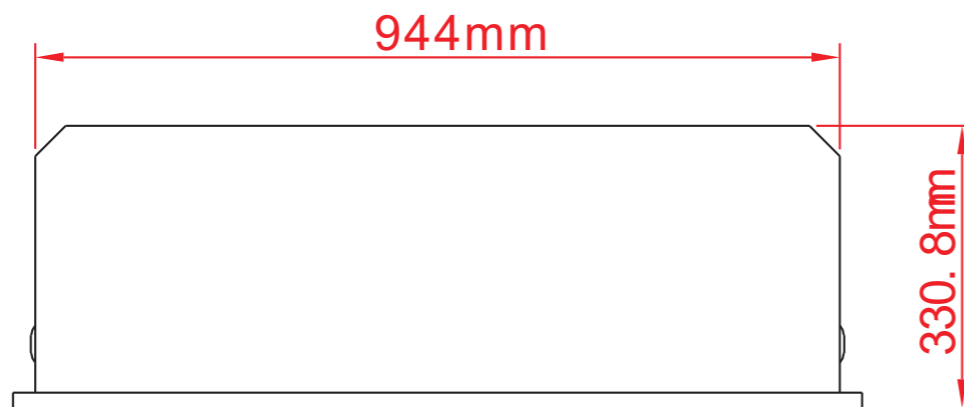

TECHNICAL SPECIFICATIONS

VOLTS	120V 60Hz	
AMPS	10	
WATTS	1200 W	
HEATER	HIGH	1200 watts
	LOW	600 watts
NO HEATER	22 watts	
LAMPS	TYPE	LED
	WATTS	
	TOTAL WATTS	22 watts
ROTOR MOTOR	1 at 5 watts	
HEIGHT,WIDTH,DEPTH	27 1/4" x 37 1/8" x 12 3/8"	
GLASS VIEWING OPENING	23 5/8" X 35 1/4"	
GLASS SIZE	23 5/8" X 35 1/4"	
SHIPPING SIZE	29 5/8" x 41 6/8" x 15 4/8"	
SHIPPING WEIGHT	81.6 lbs	
	UNIT	
	GLASS FRONT	Included
PLUG LOCATION	Left Side	
CORD LENGTH	76"	
APPROX. HEATING AREA	400 sq ft	

Amantii

SERIES	MODEL		REV
TRADITIONAL	TRD-38		1
SCALE 1"=1'-0"	DATE: 8/5/2019	SHEET 1 OF 1	

TECHNICAL SPECIFICATIONS

VOLTS	120V 60Hz	
AMPS	10	
WATTS	1200 W	
HEATER	HIGH	1200 watts
	LOW	600 watts
NO HEATER	22 watts	
LAMPS	TYPE	LED
	WATTS	
	TOTAL WATTS	22 watts
ROTOR MOTOR	1 at 5 watts	
HEIGHT,WIDTH,DEPTH	69.1 x 94.4 x 31.3 cm	
GLASS VIEWING OPENING	60.1 X 89.6 cm	
GLASS SIZE	60.1 X 89.6 cm	
SHIPPING SIZE	75.1 x 105.9 x 39.5 cm	
SHIPPING WEIGHT	UNIT	37 Kgs
	GLASS FRONT	Included
PLUG LOCATION	Left Side	
CORD LENGTH	193 cm	
APPROX. HEATING AREA	37 sqm	

SERIES TRADITIONAL	MODEL TRD-38		REV 1
SCALE 1:12	DATE: 8/5/2019		SHEET 1 OF 1