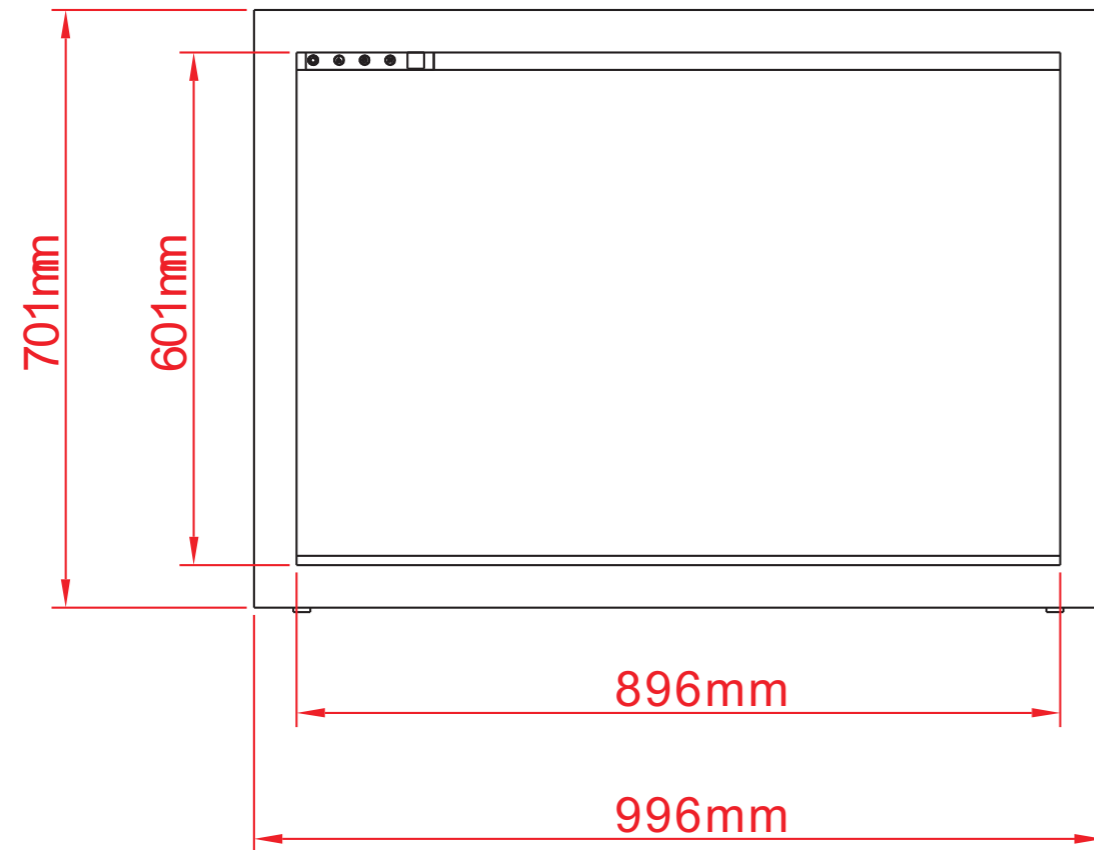

TECHNICAL SPECIFICATIONS

VOLTS	120V 60Hz	
AMPS	10	
WATTS	1200 W	
HEATER	HIGH	1200 watts
	LOW	600 watts
NO HEATER	22 watts	
LAMPS	TYPE	LED
	WATTS	
	TOTAL WATTS	22 watts
ROTOR MOTOR	1 at 5 watts	
HEIGHT,WIDTH,DEPTH	27 1/4" x 37 1/8" x 12 3/8"	
GLASS VIEWING OPENING	23 5/8" X 35 1/4"	
GLASS SIZE	23 5/8" X 35 1/4"	
SHIPPING SIZE	29 5/8" x 41 6/8" x 15 4/8"	
SHIPPING WEIGHT	81.6 lbs	
	UNIT	
	GLASS FRONT	Included
PLUG LOCATION	Left Side	
CORD LENGTH	76"	
APPROX. HEATING AREA	400 sq ft	

Amantii

SERIES	MODEL		REV
TRADITIONAL	TRD-38		1
SCALE 1"=1'-0"	DATE: 8/5/2019	SHEET 1 OF 1	

TECHNICAL SPECIFICATIONS

VOLTS	120V 60Hz	
AMPS	10	
WATTS	1200 W	
HEATER	HIGH	1200 watts
	LOW	600 watts
NO HEATER	22 watts	
LAMPS	TYPE	LED
	WATTS	
	TOTAL WATTS	22 watts
ROTOR MOTOR	1 at 5 watts	
HEIGHT,WIDTH,DEPTH	69.1 x 94.4 x 31.3 cm	
GLASS VIEWING OPENING	60.1 X 89.6 cm	
GLASS SIZE	60.1 X 89.6 cm	
SHIPPING SIZE	75.1 x 105.9 x 39.5 cm	
SHIPPING WEIGHT	UNIT	37 Kgs
	GLASS FRONT	Included
PLUG LOCATION	Left Side	
CORD LENGTH	193 cm	
APPROX. HEATING AREA	37 sqm	

SERIES TRADITIONAL	MODEL TRD-38		REV 1
SCALE 1:12	DATE: 8/5/2019		SHEET 1 OF 1