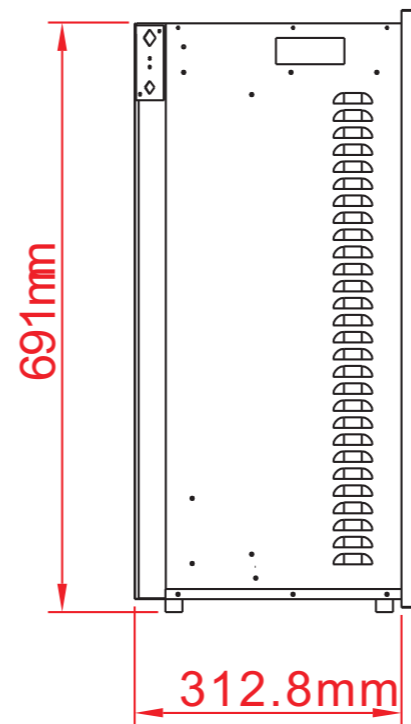

TECHNICAL SPECIFICATIONS

VOLTS	120V 60Hz	
AMPS	10	
WATTS	1200 W	
HEATER	HIGH	1200 watts
	LOW	600 watts
NO HEATER	22 watts	
LAMPS	TYPE	LED
	WATTS	
	TOTAL WATTS	22 watts
ROTOR MOTOR	1 at 5 watts	
HEIGHT,WIDTH,DEPTH	27 1/4" x 37 1/8" x 12 3/8"	
GLASS VIEWING OPENING	23 5/8" X 35 1/4"	
GLASS SIZE	23 5/8" X 35 1/4"	
SHIPPING SIZE	29 5/8" x 41 6/8" x 15 4/8"	
SHIPPING WEIGHT	81.6 lbs	
	UNIT	
	GLASS FRONT	Included
PLUG LOCATION	Left Side	
CORD LENGTH	76"	
APPROX. HEATING AREA	400 sq ft	

Amantii

SERIES	MODEL		REV
TRADITIONAL	TRD-38		1
SCALE 1"=1'-0"	DATE: 8/5/2019	SHEET 1 OF 1	

TECHNICAL SPECIFICATIONS

VOLTS	120V 60Hz	
AMPS	10	
WATTS	1200 W	
HEATER	HIGH	1200 watts
	LOW	600 watts
NO HEATER	22 watts	
LAMPS	TYPE	LED
	WATTS	
	TOTAL WATTS	22 watts
ROTOR MOTOR	1 at 5 watts	
HEIGHT,WIDTH,DEPTH	69.1 x 94.4 x 31.3 cm	
GLASS VIEWING OPENING	60.1 X 89.6 cm	
GLASS SIZE	60.1 X 89.6 cm	
SHIPPING SIZE	75.1 x 105.9 x 39.5 cm	
SHIPPING WEIGHT	UNIT	37 Kgs
	GLASS FRONT	Included
PLUG LOCATION	Left Side	
CORD LENGTH	193 cm	
APPROX. HEATING AREA	37 sqm	

SERIES TRADITIONAL	MODEL TRD-38		REV 1
SCALE 1:12	DATE: 8/5/2019		SHEET 1 OF 1