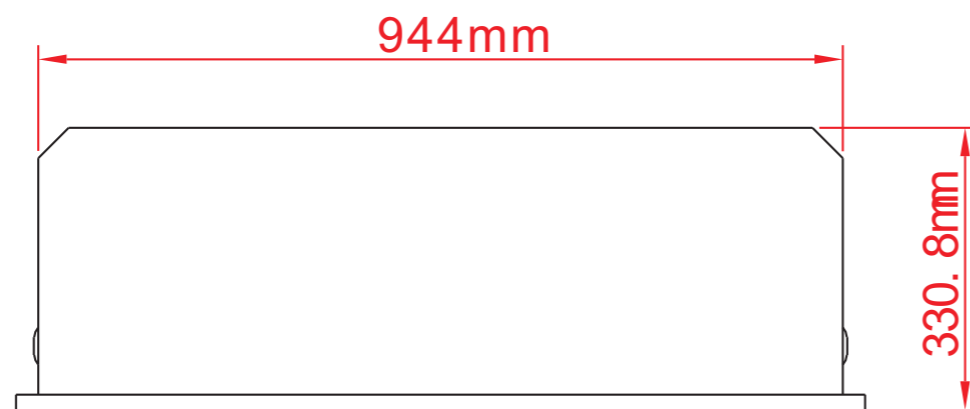

TECHNICAL SPECIFICATIONS

VOLTS	120V 60Hz	
AMPS	12.5	
WATTS	1500 W	
HEATER	HIGH	1500 watts
	LOW	750 watts
NO HEATER	32.6 watts	
LAMPS	TYPE	LED
	WATTS	
	TOTAL WATTS	32 watts
ROTOR MOTOR	1 at 2.9 watts	
HEIGHT,WIDTH,DEPTH	27 1/4" x 37 1/8" x 12 3/8"	
GLASS VIEWING OPENING	23 5/8" X 35 1/4"	
GLASS SIZE	23 1/8" X 35 3/4"	
SHIPPING SIZE	29 5/8" x 42 1/8" x 15 1/2"	
SHIPPING WEIGHT	101.4 lbs	
	UNIT	81.6 lbs
GLASS FRONT	Included	
PLUG LOCATION	Left Side	
CORD LENGTH	76"	
APPROX. HEATING AREA	400 sq ft	

Amantii

09.11.2021 - rev

SERIES	MODEL		REV
TRADITIONAL	TRD-38 BESPOKE		1
SCALE 1"=1'-0"	DATE: 08/08/2021	SHEET 1 OF 1	

TECHNICAL SPECIFICATIONS

VOLTS	120V 60Hz	
AMPS	12.5	
WATTS	1500 W	
HEATER	HIGH	1500 watts
	LOW	750 watts
NO HEATER	32.6 watts	
LAMPS	TYPE	LED
	WATTS	
	TOTAL WATTS	32 watts
ROTOR MOTOR	1 at 2.9 watts	
HEIGHT,WIDTH,DEPTH	69.1 x 94.4 x 31.28 cm	
GLASS VIEWING OPENING	60.1 X 89.6 cm	
GLASS SIZE	58.8 X 90.8 cm	
SHIPPING SIZE	75.1 x 106.9 x 39.5 cm	
SHIPPING WEIGHT	UNIT	46 Kgs
	GLASS FRONT	37 Kgs
PLUG LOCATION	Left Side	
CORD LENGTH	193 cm	
APPROX. HEATING AREA	37 sqm	

Amantii

09.11.21 - rev

SERIES TRADITIONAL	MODEL TRD-38 BESPOKE		REV 1
SCALE 1:12	DATE: 08/08/2021		SHEET 1 OF 1