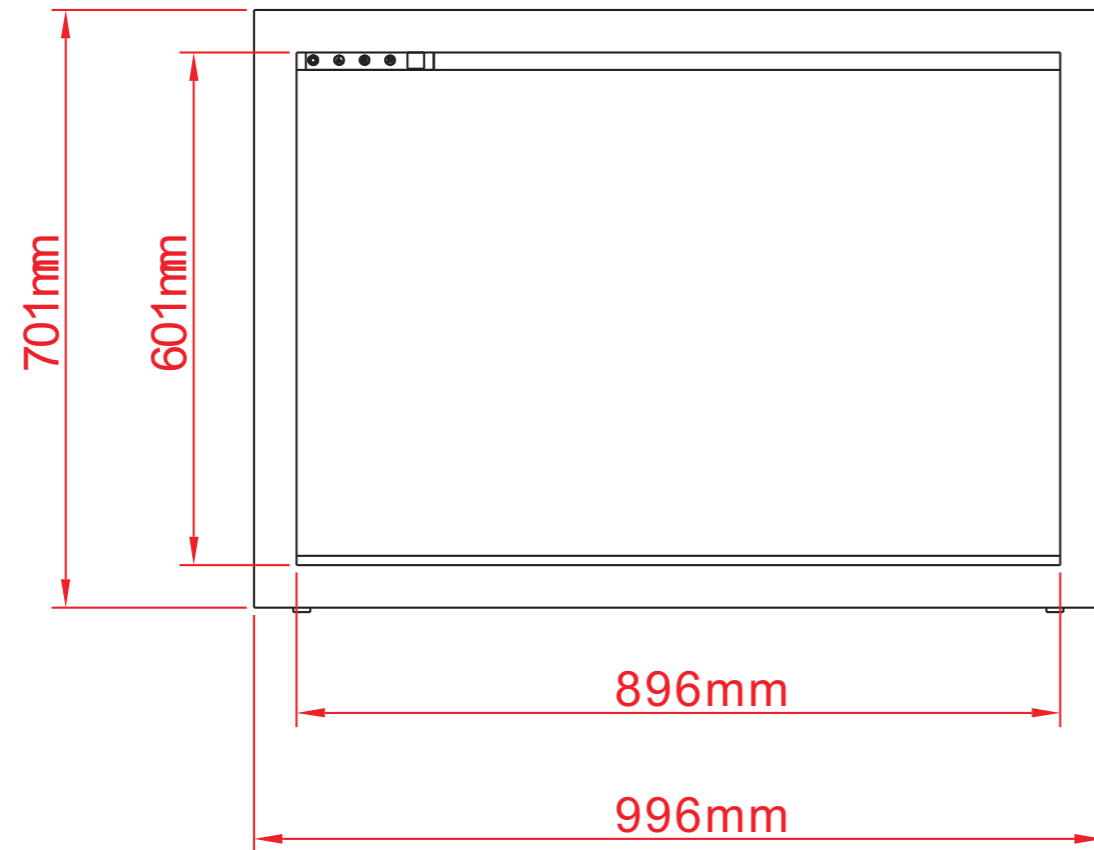

TECHNICAL SPECIFICATIONS

VOLTS	120V 60Hz	
AMPS	12.5	
WATTS	1500 W	
HEATER	HIGH	1500 watts
	LOW	750 watts
NO HEATER	32.6 watts	
LAMPS	TYPE	LED
	WATTS	
	TOTAL WATTS	32 watts
ROTOR MOTOR	1 at 2.9 watts	
HEIGHT,WIDTH,DEPTH	27 1/4" x 37 1/8" x 12 3/8"	
GLASS VIEWING OPENING	23 5/8" X 35 1/4"	
GLASS SIZE	23 1/8" X 35 3/4"	
SHIPPING SIZE	29 5/8" x 42 1/8" x 15 1/2"	
SHIPPING WEIGHT	101.4 lbs	
	UNIT	81.6 lbs
GLASS FRONT	Included	
PLUG LOCATION	Left Side	
CORD LENGTH	76"	
APPROX. HEATING AREA	400 sq ft	

Amantii

09.11.2021 - rev

SERIES	MODEL		REV
TRADITIONAL	TRD-38 BESPOKE		1
SCALE 1"=1'-0"	DATE: 08/08/2021	SHEET 1 OF 1	

TECHNICAL SPECIFICATIONS

VOLTS	120V 60Hz	
AMPS	12.5	
WATTS	1500 W	
HEATER	HIGH	1500 watts
	LOW	750 watts
NO HEATER	32.6 watts	
LAMPS	TYPE	LED
	WATTS	
	TOTAL WATTS	32 watts
ROTOR MOTOR	1 at 2.9 watts	
HEIGHT,WIDTH,DEPTH	69.1 x 94.4 x 31.28 cm	
GLASS VIEWING OPENING	60.1 X 89.6 cm	
GLASS SIZE	58.8 X 90.8 cm	
SHIPPING SIZE	75.1 x 106.9 x 39.5 cm	
SHIPPING WEIGHT	UNIT	46 Kgs
	GLASS FRONT	37 Kgs
PLUG LOCATION	Left Side	
CORD LENGTH	193 cm	
APPROX. HEATING AREA	37 sqm	

Amantii

09.11.21 - rev

SERIES TRADITIONAL	MODEL TRD-38 BESPOKE		REV 1
SCALE 1:12	DATE: 08/08/2021		SHEET 1 OF 1