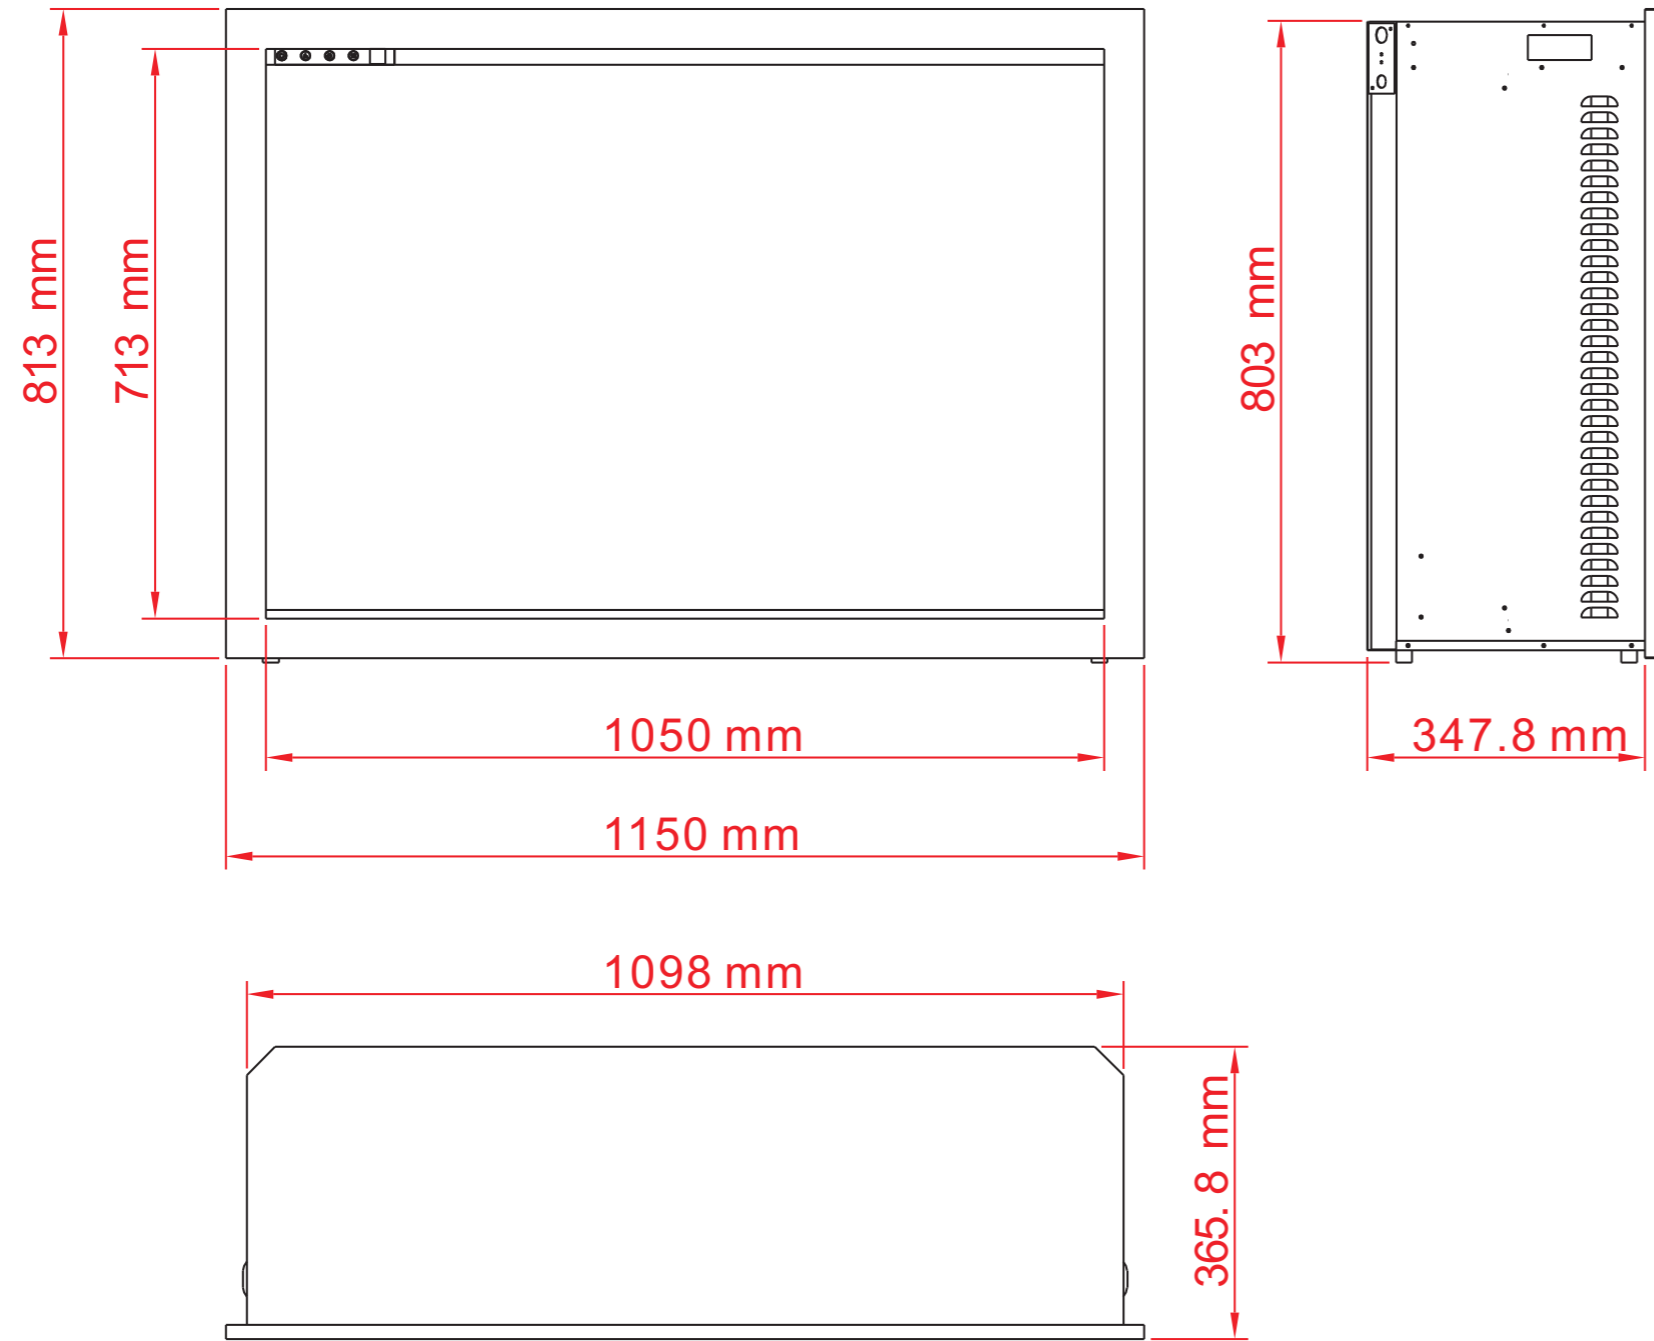

TECHNICAL SPECIFICATIONS

VOLTS	120V 60Hz	
AMPS	10	
WATTS	1200 W	
HEATER	HIGH	1200 watts
	LOW	600 watts
NO HEATER	22 watts	
LAMPS	TYPE	LED
	WATTS	
	TOTAL WATTS	22 watts
ROTOR MOTOR	1 at 5 watts	
HEIGHT,WIDTH,DEPTH	31 5/8" x 43 1/4" x 13 3/4"	
GLASS VIEWING OPENING	28 1/8" X 41 3/8"	
GLASS SIZE	28 1/8" X 41 3/8"	
SHIPPING SIZE	34" x 47 6/8" x 16 7/8"	
SHIPPING WEIGHT	104.7 lbs	
GLASS FRONT	UNIT	
		Included
PLUG LOCATION	Left Side	
CORD LENGTH	76"	
APPROX. HEATING AREA	400 sq ft	

SERIES	MODEL		REV
TRADITIONAL	TRD-44		1
SCALE 1"=1'-0"	DATE: 8/5/2019	SHEET 1 OF 1	

TECHNICAL SPECIFICATIONS

VOLTS	120V 60Hz	
AMPS	10	
WATTS	1200 W	
HEATER	HIGH	1200 watts
	LOW	600 watts
NO HEATER	22 watts	
LAMPS	TYPE	LED
	WATTS	
	TOTAL WATTS	22 watts
ROTOR MOTOR	1 at 5 watts	
HEIGHT,WIDTH,DEPTH	80.3 x 109.8 x 34.8 cm	
GLASS VIEWING OPENING	71.3 X105 cm	
GLASS SIZE	71.3 X105 cm	
SHIPPING SIZE	86.3 x 121.3 x 43 cm	
SHIPPING WEIGHT	47.5 Kgs	
	UNIT	
	GLASS FRONT	Included
PLUG LOCATION	Left Side	
CORD LENGTH	193 cm	
APPROX. HEATING AREA	37 sqm	

Amantii

SERIES	MODEL		REV
TRADITIONAL	TRD-44		1
SCALE 1:12	DATE: 8/5/2019	SHEET 1 OF 1	