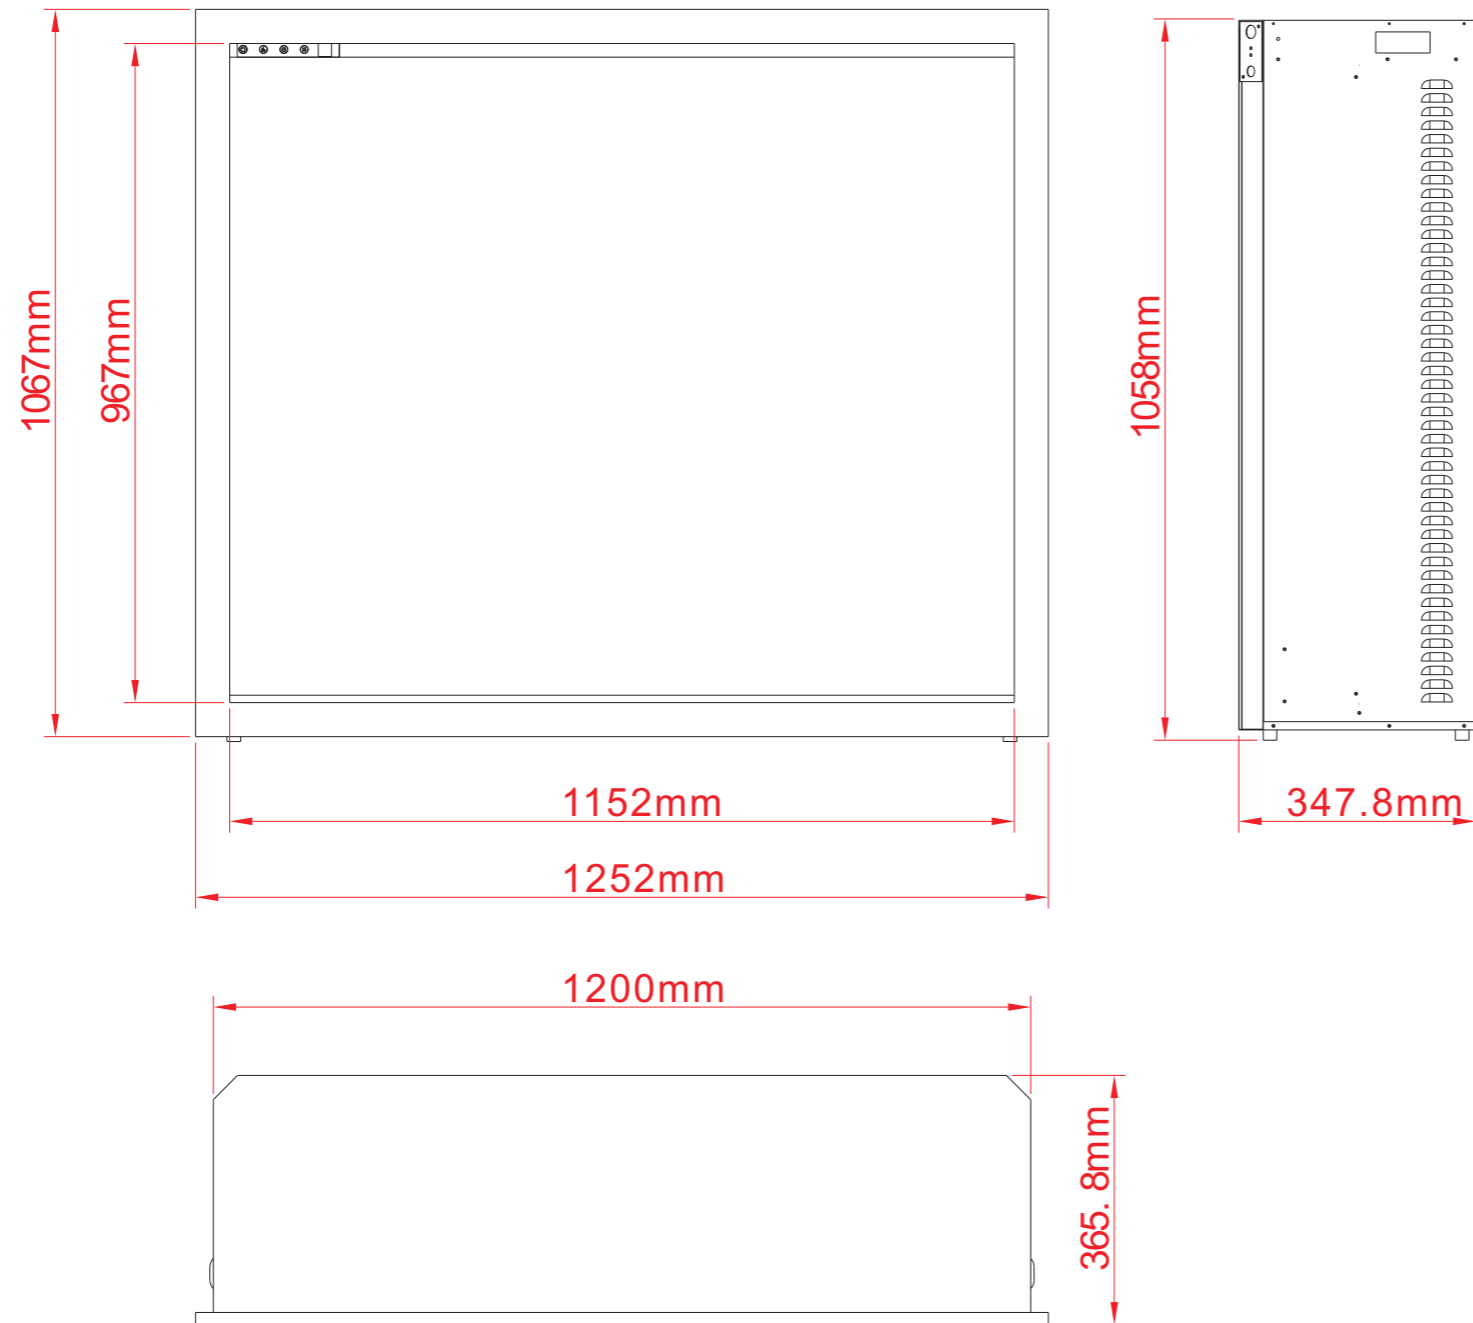

TECHNICAL SPECIFICATIONS

VOLTS	120V 60Hz	
AMPS	10	
WATTS	1200 W	
HEATER	HIGH	1200 watts
	LOW	600 watts
NO HEATER	22 watts	
LAMPS	TYPE	LED
	WATTS	
	TOTAL WATTS	22 watts
ROTOR MOTOR	1 at 5 watts	
HEIGHT,WIDTH,DEPTH	41 1/8" x 47 1/4" x 13 3/4"	
GLASS VIEWING OPENING	38 5/8" X 45 3/8"	
GLASS SIZE	38 5/8" X 45 3/8"	
SHIPPING SIZE	44" x 51 6/8" x 16 7/8"	
SHIPPING WEIGHT	UNIT	150.6 lbs
	GLASS FRONT	Included
PLUG LOCATION	Left Side	
CORD LENGTH	76"	
APPROX. HEATING AREA	400 sq ft	

SERIES	MODEL		REV
TRADITIONAL	TRD-48		1
SCALE 1"=1'-0"	DATE: 8/5/2019	SHEET 1 OF 1	

TECHNICAL SPECIFICATIONS

VOLTS	120V 60Hz	
AMPS	10	
WATTS	1200 W	
HEATER	HIGH	1200 watts
	LOW	600 watts
NO HEATER	22 watts	
LAMPS	TYPE	LED
	WATTS	
	TOTAL WATTS	22 watts
ROTOR MOTOR	1 at 5 watts	
HEIGHT,WIDTH,DEPTH	105.8 x 120 x 34.8 cm	
GLASS VIEWING OPENING	96.7 X115.2 cm	
GLASS SIZE	96.7 X115.2 cm	
SHIPPING SIZE	111.7 x 131.5 x 43 cm	
SHIPPING WEIGHT	68.3 Kgs	
	UNIT	
	GLASS FRONT	Included
PLUG LOCATION	Left Side	
CORD LENGTH	193 cm	
APPROX. HEATING AREA	37 sqm	

SERIES	MODEL		REV
TRADITIONAL	TRD-48		1
SCALE 1:12	DATE: 8/5/2019	SHEET 1 OF 1	