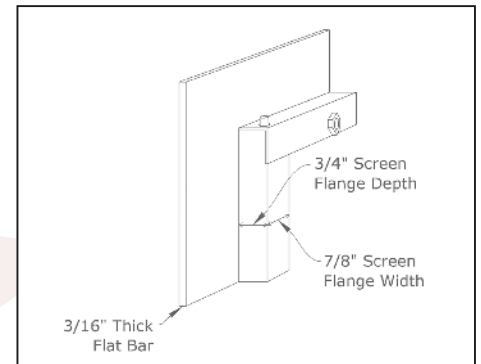

Upgrade info:

- Pyro Ceramic option allows for doors to be closed when burning.

Main Frame Rear Profile