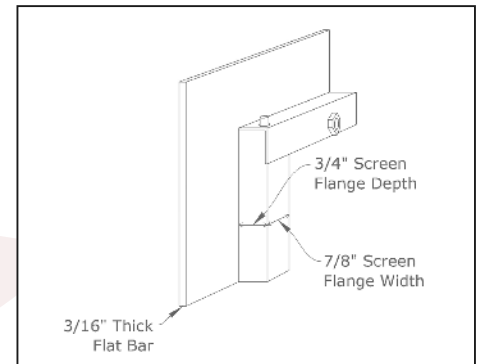

Upgrade info:

- Pyro Ceramic option allows for doors to be closed when burning.

Main Frame Rear Profile

*See dealer for details