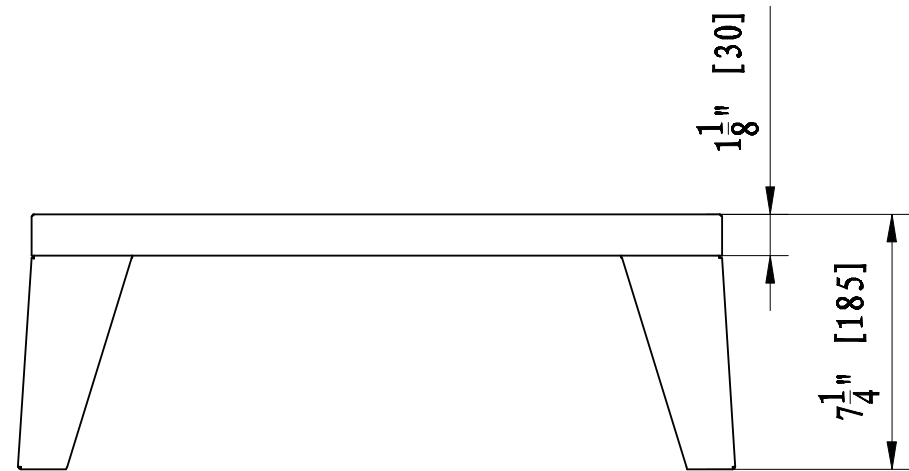

FRONT VIEW

TOP VIEW

SIDE VIEW

TECHNICAL SPECIFICATIONS

VOLTAGE	N/A	
	N/A	
WATTS	N/A	
HEATER	HIGH	N/A
	LOW	N/A
NO HEATER	N/A	
LAMPS	QUANTITY	N/A
	WATTS	
	TOTAL WATTS	N/A
ROTOR MOTOR	N/A	
HEIGHT, WIDTH, DEPTH	7 1/4 x 19 5/8 x 12 5/8	
GLASS VIEWING OPENING	N/A	
SURROUND SIZE	N/A	
SHIPPING SIZE	5 1/2 x 23 x 15	
SHIPPING WEIGHT	6.6 lbs	
	UNIT	N/A
	GLASS FRONT	N/A
PLUG LOCATION	N/A	
CORD LENGTH	N/A	
APPROX. HEATING AREA	N/A	
All measurements in Inches		

SERIES	MODEL		REV
CUBE	CUBE-LEG-BASE		1
SCALE 1'+0"	DATE:09/10/2018	SHEET 1 OF 1	