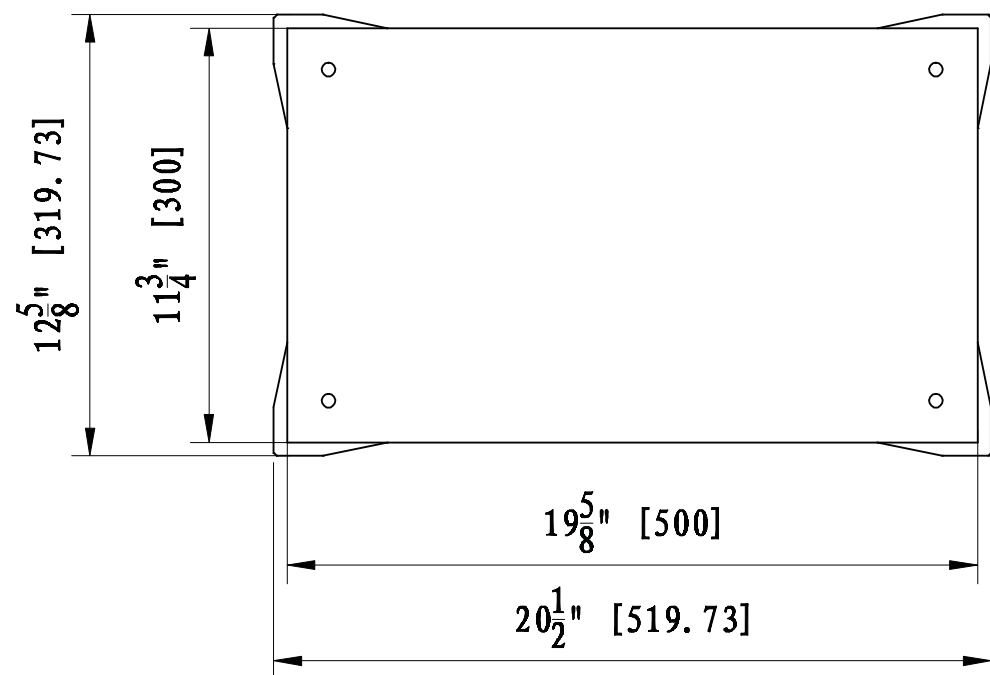

FRONT VIEW

TOP VIEW

SIDE VIEW

TECHNICAL SPECIFICATIONS

VOLTAGE	N/A	
	N/A	
WATTS	N/A	
HEATER	HIGH	N/A
	LOW	N/A
NO HEATER	N/A	
LAMPS	QUANTITY	N/A
	WATTS	
	TOTAL WATTS	N/A
ROTOR MOTOR	N/A	
HEIGHT, WIDTH, DEPTH	7 1/4 x 19 5/8 x 12 5/8	
GLASS VIEWING OPENING	N/A	
SURROUND SIZE	N/A	
SHIPPING SIZE	5 1/2 x 23 x 15	
SHIPPING WEIGHT	6.6 lbs	
	UNIT	N/A
	GLASS FRONT	N/A
PLUG LOCATION	N/A	
CORD LENGTH	N/A	
APPROX. HEATING AREA	N/A	
All measurements in Inches		

SERIES	MODEL		REV
CUBE	CUBE-LEG-BASE		1
SCALE 1'+0"	DATE:09/10/2018	SHEET 1 OF 1	