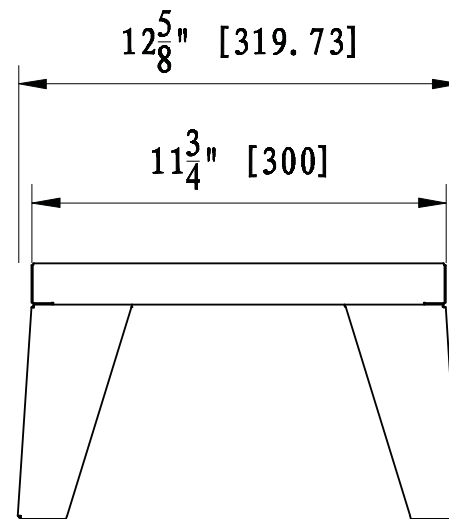

FRONT VIEW

TOP VIEW

SIDE VIEW

TECHNICAL SPECIFICATIONS

VOLTAGE	N/A	
	N/A	
WATTS	N/A	
HEATER	HIGH	N/A
	LOW	N/A
NO HEATER	N/A	
LAMPS	QUANTITY	N/A
	WATTS	
	TOTAL WATTS	N/A
ROTOR MOTOR	N/A	
HEIGHT, WIDTH, DEPTH	7 1/4 x 19 5/8 x 12 5/8	
GLASS VIEWING OPENING	N/A	
SURROUND SIZE	N/A	
SHIPPING SIZE	5 1/2 x 23 x 15	
SHIPPING WEIGHT	6.6 lbs	
	UNIT	N/A
	GLASS FRONT	N/A
PLUG LOCATION	N/A	
CORD LENGTH	N/A	
APPROX. HEATING AREA	N/A	
All measurements in Inches		

SERIES	MODEL		REV
CUBE	CUBE-LEG-BASE		1
SCALE 1'+0"	DATE:09/10/2018	SHEET 1 OF 1	