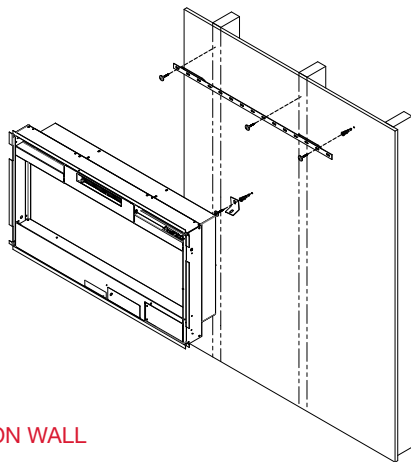

Color Themes

Accessories

Driftwood and River Rock Accessory Package - 34" LF34DWS-KIT

120 Volts | 1,220 Watts | 4,163 BTU

Model #	Description	Lbs / Kg	UPC	Wty. ¹	Carton Dimensions (WxHxD)		Cube	
					Inches	cm	ft ³	m ³
BLF3451	Wall-mount fireplace	60 / 27.2	781052 098763	2 yr.	39 x 23-1/4 x 13	99.1 x 58.9 x 33	6.8	0.2
LF34DWS-KIT	34" Driftwood and River Rock Accessory Kit	6.1 / 2.7	781052 102835		33-1/4 x 4-7/8 x 8-1/8	84.5 x 12.45 x 20.6		

Framing Dimensions

3 Mounting Options

ON WALL

Must mount to a minimum of two (2) wall studs

PARTIAL RECESSED

2 X 4 Framing
 Framing dimensions:
 30-1/2" (77.5 cm) W x
 16-1/2" (41.9 cm) H

FULLY RECESSED

2 X 8 Framing
 Framing dimensions:
 33" (83.8 cm) W x
 18-1/2" (47 cm) H