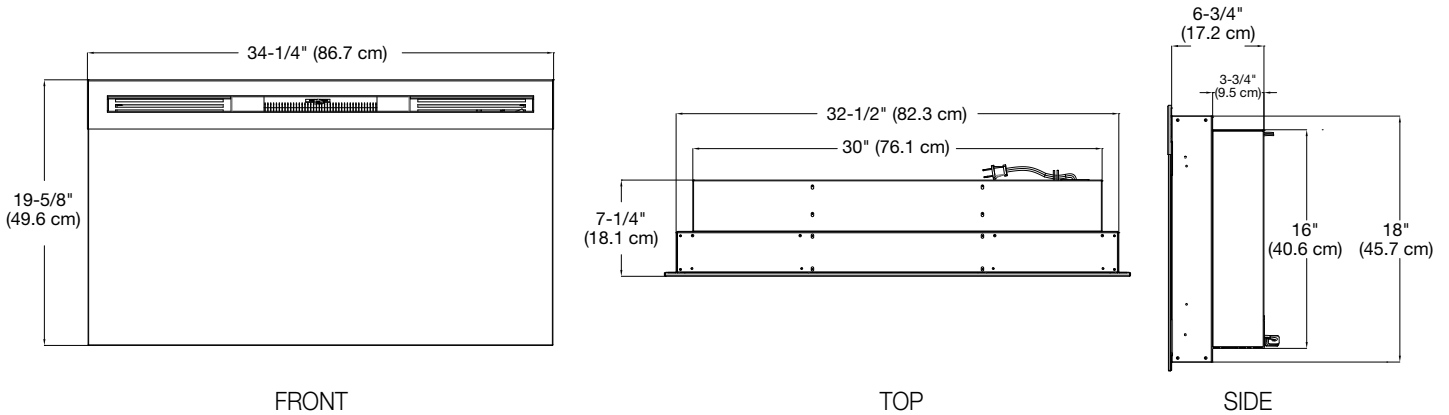

Color Themes

Accessories

Driftwood and River Rock Accessory Package - 34" LF34DWS-KIT

120 Volts | 1,220 Watts | 4,163 BTU

Model #	Description	Lbs / Kg	UPC	Wty. ¹	Carton Dimensions (WxHxD)		Cube	
					Inches	cm	ft ³	m ³
BLF3451	Wall-mount fireplace	60 / 27.2	781052 098763	2 yr.	39 x 23-1/4 x 13	99.1 x 58.9 x 33	6.8	0.2
LF34DWS-KIT	34" Driftwood and River Rock Accessory Kit	6.1 / 2.7	781052 102835		33-1/4 x 4-7/8 x 8-1/8	84.5 x 12.45 x 20.6		

Specifications, finishes and dimensions are subject to change. ¹Limited warranty. ©2017 Dimplex North America Limited.

SE-021-R02-053017

Prism Series

34" Linear Electric Fireplace

BLF3451

Product Dimensions:

Framing Dimensions

3 Mounting Options

ON WALL

Must mount to a minimum of two (2) wall studs

PARTIAL RECESSED

2 X 4 Framing
 Framing dimensions:
 30-1/2" (77.5 cm) W x
 16-1/2" (41.9 cm) H

FULLY RECESSED

2 X 8 Framing
 Framing dimensions:
 33" (83.8 cm) W x
 18-1/2" (47 cm) H