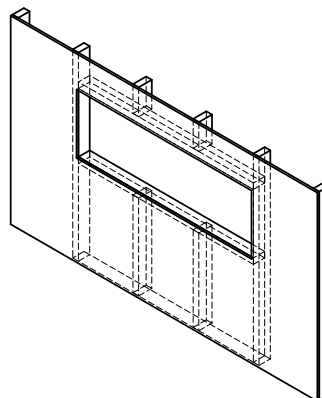

FRONT

SIDE

TOP

Installation Options and Framing Dimensions

ON WALL

Must mount to a minimum of three (3) wall studs

PARTIAL RECESSED

2 X 4 Wall Construction
Framing dimensions:
46-1/2" W x 16-1/2" H
(118.1 cm) W x (42 cm) H

FULLY RECESSED

2 X 8 Wall Construction
Framing dimensions:
49" W x 18-1/2" H
(124.5 cm) W x (47 cm) H