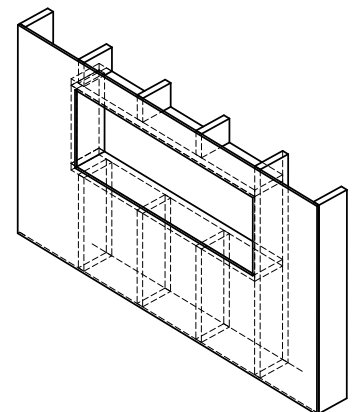

FRONT

SIDE

TOP

Installation Options and Framing Dimensions

ON WALL

Must mount to a minimum of three (3) wall studs

PARTIAL RECESSED

2 X 4 Wall Construction
Framing dimensions:
46-1/2" W x 16-1/2" H
(118.1 cm) W x (42 cm) H

FULLY RECESSED

2 X 8 Wall Construction
Framing dimensions:
49" W x 18-1/2" H
(124.5 cm) W x (47 cm) H