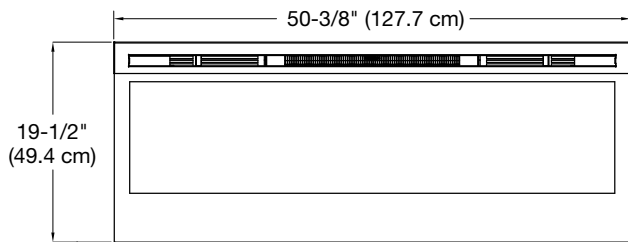

Color Themes

Accessories

Driftwood and River Rock Accessory Package
- 50" LF50DWS-KIT

Cohesion Trim - Black
DT1267BLK

Cohesion Trim - Burnished Walnut
DT1103BW

120 Volts | 1,230 Watts | 4,197 BTU

Model #	Description	Lbs / Kg	UPC	Wty. ¹	Carton Dimensions (WxHxD)		Cube	
					Inches	cm	ft ³	m ³
BLF5051	50" Linear Electric Fireplace	75 / 34.1	781052 098787	2 yr.	55 x 23-1/4 x 12-7/8	139.7 x 58.9 x 32.7	9.5	0.26
DT1267BLK	Cohesion Trim - Black	51 / 23.1	781052 080355	1 yr.	64-7/8 x 26-1/4 x 8-3/4	164.8 x 66.8 x 22.1	8.6	0.24
DT1103BW	Cohesion Trim - Burnished Walnut	51 / 23.1	781052 070929	1 yr.	64-7/8 x 26-1/4 x 8-3/4	164.8 x 66.8 x 22.1	8.6	0.24
LF50DWS-KIT	50" Driftwood and River Rock Accessory Kit	7 / 3.17	781052 102842		34-1/4 x 5-7/8 x 8-1/8	87.2 x 14.98 x 20.6		

Specifications, finishes and dimensions are subject to change. ¹Limited warranty. ©2017 Dimplex North America Limited.

SE-022-R03-053017

Prism Series

50" Linear Electric Fireplace

BLF5051

Product Dimensions:

FRONT

SIDE

TOP

Installation Options and Framing Dimensions

ON WALL

Must mount to a minimum of three (3) wall studs

PARTIAL RECESSED

2 X 4 Wall Construction
Framing dimensions:
46-1/2" W x 16-1/2" H
(118.1 cm) W x (42 cm) H

FULLY RECESSED

2 X 8 Wall Construction
Framing dimensions:
49" W x 18-1/2" H
(124.5 cm) W x (47 cm) H