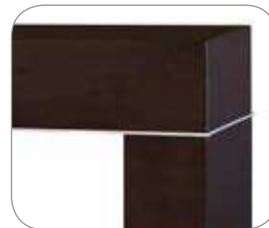

Color Themes

Accessories

Driftwood and River Rock Accessory Package
- 50" LF50DWS-KIT

Cohesion Trim - Black
DT1267BLK

Cohesion Trim - Burnished Walnut
DT1103BW

120 Volts | 1,230 Watts | 4,197 BTU

Model #	Description	Lbs / Kg	UPC	Wty. ¹	Carton Dimensions (WxHxD)		Cube	
					Inches	cm	ft ³	m ³
BLF5051	50" Linear Electric Fireplace	75 / 34.1	781052 098787	2 yr.	55 x 23-1/4 x 12-7/8	139.7 x 58.9 x 32.7	9.5	0.26
DT1267BLK	Cohesion Trim - Black	51 / 23.1	781052 080355	1 yr.	64-7/8 x 26-1/4 x 8-3/4	164.8 x 66.8 x 22.1	8.6	0.24
DT1103BW	Cohesion Trim - Burnished Walnut	51 / 23.1	781052 070929	1 yr.	64-7/8 x 26-1/4 x 8-3/4	164.8 x 66.8 x 22.1	8.6	0.24
LF50DWS-KIT	50" Driftwood and River Rock Accessory Kit	7 / 3.17	781052 102842		34-1/4 x 5-7/8 x 8-1/8	87.2 x 14.98 x 20.6		