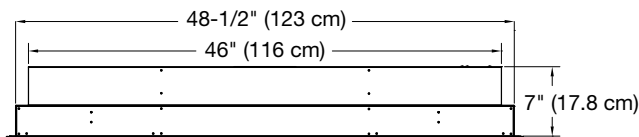

Color Themes

Accessories

Driftwood and River Rock Accessory Package
- 50" LF50DWS-KIT

Cohesion Trim - Black
DT1267BLK

Cohesion Trim - Burnished Walnut
DT1103BW

120 Volts | 1,230 Watts | 4,197 BTU

Model #	Description	Lbs / Kg	UPC	Wty. ¹	Carton Dimensions (WxHxD)		Cube	
					Inches	cm	ft ³	m ³
BLF5051	50" Linear Electric Fireplace	75 / 34.1	781052 098787	2 yr.	55 x 23-1/4 x 12-7/8	139.7 x 58.9 x 32.7	9.5	0.26
DT1267BLK	Cohesion Trim - Black	51 / 23.1	781052 080355	1 yr.	64-7/8 x 26-1/4 x 8-3/4	164.8 x 66.8 x 22.1	8.6	0.24
DT1103BW	Cohesion Trim - Burnished Walnut	51 / 23.1	781052 070929	1 yr.	64-7/8 x 26-1/4 x 8-3/4	164.8 x 66.8 x 22.1	8.6	0.24
LF50DWS-KIT	50" Driftwood and River Rock Accessory Kit	7 / 3.17	781052 102842		34-1/4 x 5-7/8 x 8-1/8	87.2 x 14.98 x 20.6		

Specifications, finishes and dimensions are subject to change. ¹Limited warranty. ©2017 Dimplex North America Limited.

SE-022-R03-053017

Prism Series

50" Linear Electric Fireplace

BLF5051

Product Dimensions:

FRONT

SIDE

TOP

Installation Options and Framing Dimensions

ON WALL

Must mount to a minimum of three (3) wall studs

PARTIAL RECESSED

2 X 4 Wall Construction
Framing dimensions:
46-1/2" W x 16-1/2" H
(118.1 cm) W x (42 cm) H

FULLY RECESSED

2 X 8 Wall Construction
Framing dimensions:
49" W x 18-1/2" H
(124.5 cm) W x (47 cm) H