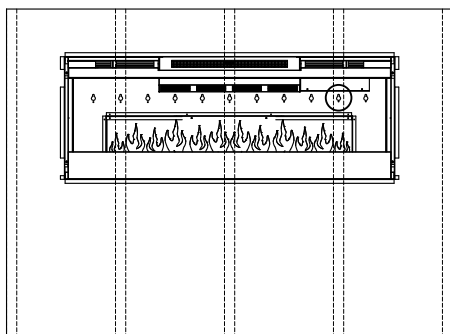

Color Themes

Accessories

Driftwood and River Rock Accessory Package
- 50" LF50DWS-KIT

Cohesion Trim - Black
DT1267BLK

Cohesion Trim - Burnished Walnut
DT1103BW

120 Volts | 1,230 Watts | 4,197 BTU

Model #	Description	Lbs / Kg	UPC	Wty. ¹	Carton Dimensions (WxHxD)		Cube	
					Inches	cm	ft ³	m ³
BLF5051	50" Linear Electric Fireplace	75 / 34.1	781052 098787	2 yr.	55 x 23-1/4 x 12-7/8	139.7 x 58.9 x 32.7	9.5	0.26
DT1267BLK	Cohesion Trim - Black	51 / 23.1	781052 080355	1 yr.	64-7/8 x 26-1/4 x 8-3/4	164.8 x 66.8 x 22.1	8.6	0.24
DT1103BW	Cohesion Trim - Burnished Walnut	51 / 23.1	781052 070929	1 yr.	64-7/8 x 26-1/4 x 8-3/4	164.8 x 66.8 x 22.1	8.6	0.24
LF50DWS-KIT	50" Driftwood and River Rock Accessory Kit	7 / 3.17	781052 102842		34-1/4 x 5-7/8 x 8-1/8	87.2 x 14.98 x 20.6		

Specifications, finishes and dimensions are subject to change. ¹Limited warranty. ©2017 Dimplex North America Limited.

SE-022-R03-053017

Prism Series

50" Linear Electric Fireplace

BLF5051

Product Dimensions:

FRONT

SIDE

TOP

Installation Options and Framing Dimensions

ON WALL

Must mount to a minimum of three (3) wall studs

PARTIAL RECESSED

2 X 4 Wall Construction
Framing dimensions:
46-1/2" W x 16-1/2" H
(118.1 cm) W x (42 cm) H

FULLY RECESSED

2 X 8 Wall Construction
Framing dimensions:
49" W x 18-1/2" H
(124.5 cm) W x (47 cm) H