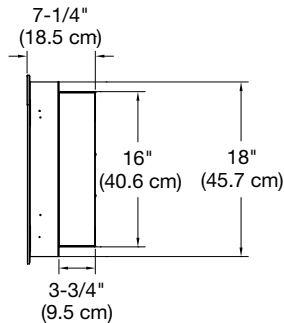

Color Themes

Accessories

Driftwood and River Rock Accessory Package
- 50" LF50DWS-KIT

Cohesion Trim - Black
DT1267BLK

Cohesion Trim - Burnished Walnut
DT1103BW

120 Volts | 1,230 Watts | 4,197 BTU

Model #	Description	Lbs / Kg	UPC	Wty. ¹	Carton Dimensions (WxHxD)		Cube	
					Inches	cm	ft ³	m ³
BLF5051	50" Linear Electric Fireplace	75 / 34.1	781052 098787	2 yr.	55 x 23-1/4 x 12-7/8	139.7 x 58.9 x 32.7	9.5	0.26
DT1267BLK	Cohesion Trim - Black	51 / 23.1	781052 080355	1 yr.	64-7/8 x 26-1/4 x 8-3/4	164.8 x 66.8 x 22.1	8.6	0.24
DT1103BW	Cohesion Trim - Burnished Walnut	51 / 23.1	781052 070929	1 yr.	64-7/8 x 26-1/4 x 8-3/4	164.8 x 66.8 x 22.1	8.6	0.24
LF50DWS-KIT	50" Driftwood and River Rock Accessory Kit	7 / 3.17	781052 102842		34-1/4 x 5-7/8 x 8-1/8	87.2 x 14.98 x 20.6		

Specifications, finishes and dimensions are subject to change. ¹Limited warranty. ©2017 Dimplex North America Limited.

SE-022-R03-053017

Prism Series

50" Linear Electric Fireplace

BLF5051

Product Dimensions:

FRONT

SIDE

TOP

Installation Options and Framing Dimensions

ON WALL

Must mount to a minimum of three (3) wall studs

PARTIAL RECESSED

2 X 4 Wall Construction
Framing dimensions:
46-1/2" W x 16-1/2" H
(118.1 cm) W x (42 cm) H

FULLY RECESSED

2 X 8 Wall Construction
Framing dimensions:
49" W x 18-1/2" H
(124.5 cm) W x (47 cm) H