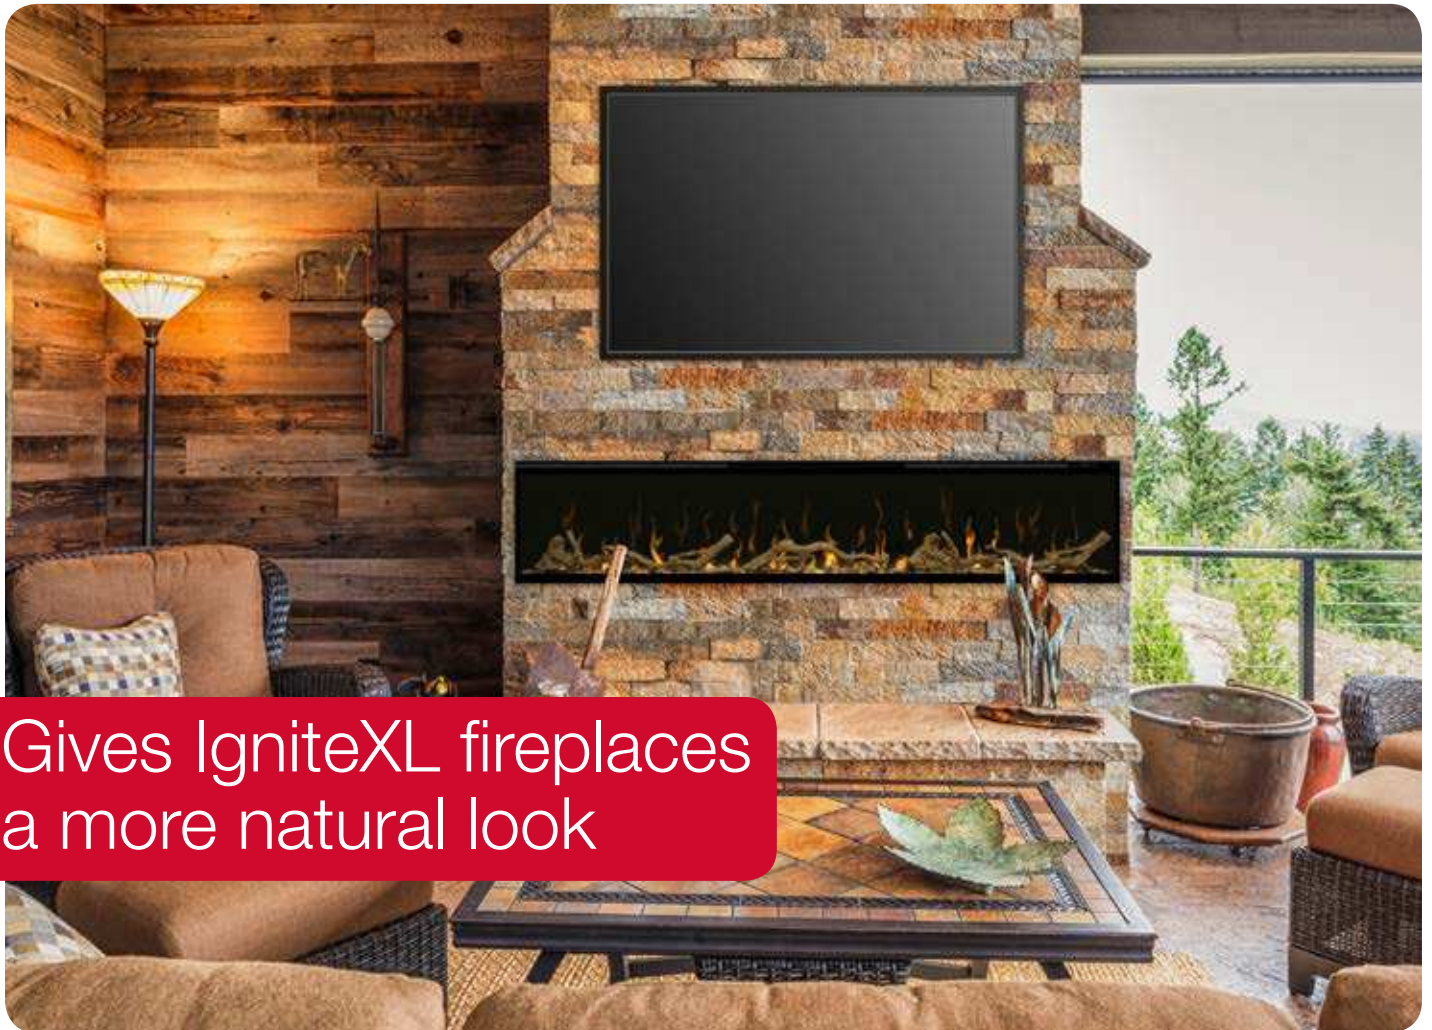

**IgniteXL™**

Driftwood and River Rock  
Accessory Packages

DWS-KIT

Gives IgniteXL fireplaces  
a more natural look

The Driftwood and River Rock adds warmth and charm to Dimplex Linear Fireplaces. This organic look compliments rooms that feature wood tones and more traditional décor. A designer's touch is evident in the unique Driftwood pieces and the River Rocks allow just the right amount of light to sparkle through for the perfect finishing touch.

### Features

-  **Driftwood**  
Realistic logs cast from authentic driftwood.
-  **River Rock**  
Tumbled river rock that captures and refracts the LED light below the media bed.
-  **Instant Ambiance**  
Arrange driftwood and rocks in any pattern for a custom look.