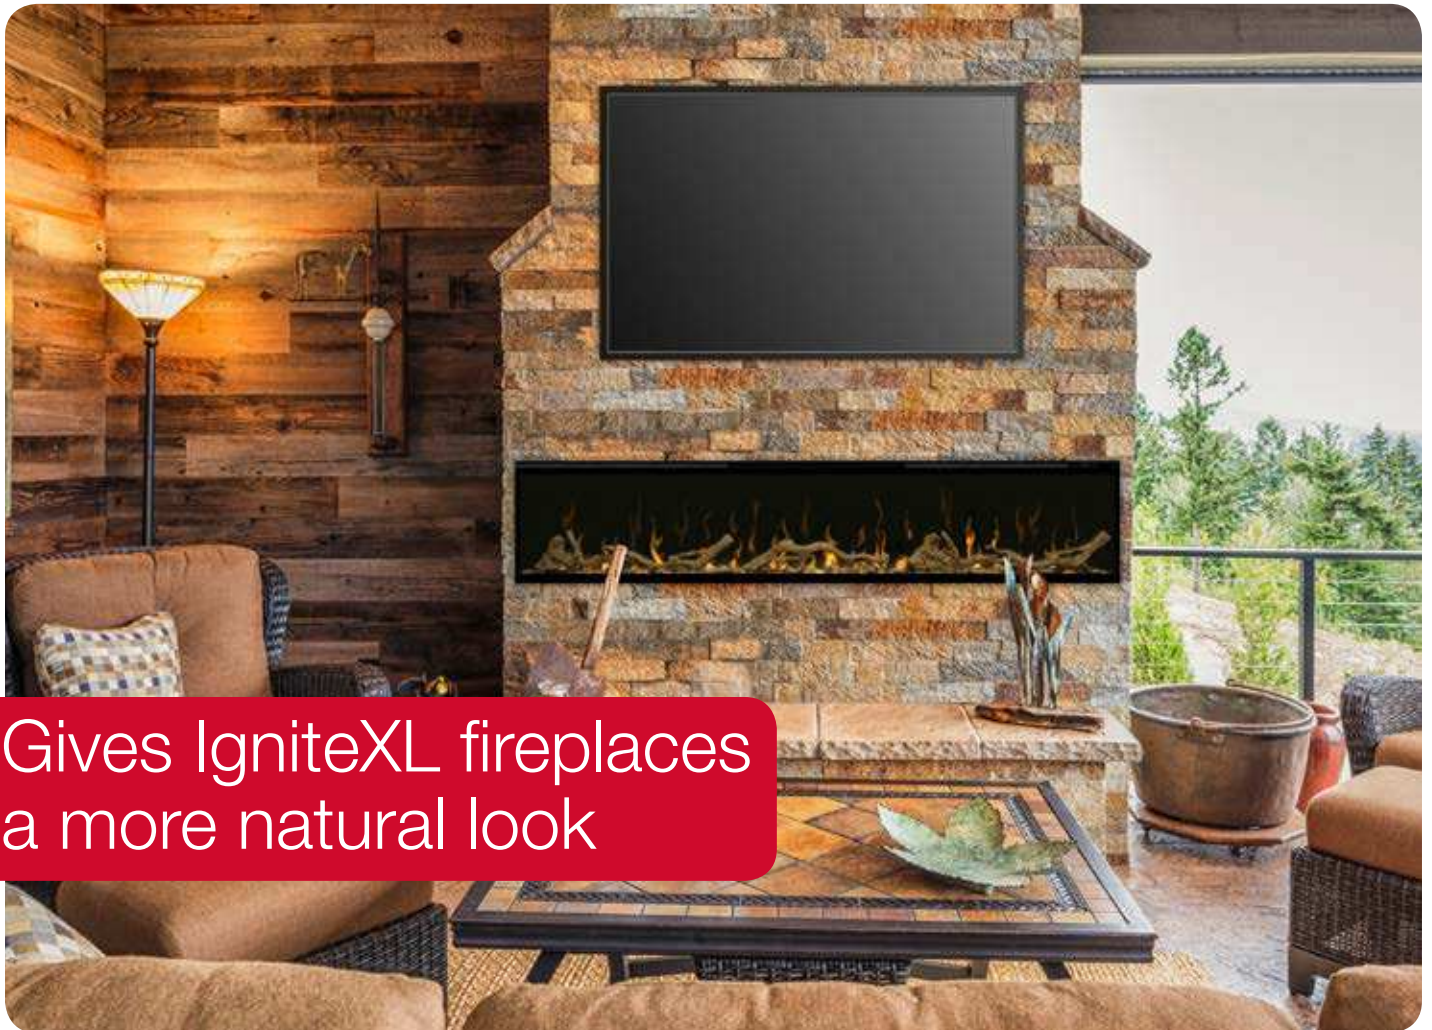

**IgniteXL™**

Driftwood and River Rock  
Accessory Packages

DWS-KIT

The Driftwood and River Rock adds warmth and charm to Dimplex Linear Fireplaces. This organic look compliments rooms that feature wood tones and more traditional décor. A designer's touch is evident in the unique Driftwood pieces and the River Rocks allow just the right amount of light to sparkle through for the perfect finishing touch.

### Features

-  **Driftwood**  
Realistic logs cast from authentic driftwood.
-  **River Rock**  
Tumbled river rock that captures and refracts the LED light below the media bed.
-  **Instant Ambiance**  
Arrange driftwood and rocks in any pattern for a custom look.