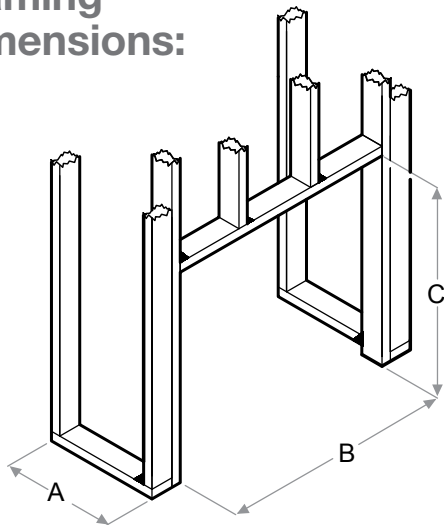

Accessories

RBFGLOSS36P - 36" Tempered Front Glass
Dimensions:
35-1/8" W x 26-5/8" H x 3/8" D
(89.1 cm x 67.5 cm x 1.1 cm)

RBFDOOR36P - 36" Functional Doors
with Tempered Glass
Dimensions:
39-3/4" W x 31-3/4" H x 1-1/4" D
(101.1 cm x 80.8 cm x 3.7 cm)

RBFPLUG

RBFL42BR - Birch Log Set
Dimensions:
26-1/2" W x 11-1/8" H x 11" D
(67.2 cm x 28.1 cm x 27.9 cm)

RBFL42FC - Fresh Cut Log Set
Dimensions:
26-1/2" W x 11-1/8" H x 11" D
(67.2 cm x 28.1 cm x 27.9 cm)

Framing Dimensions:

NOTE: The materials used for the finished surround must be cut to precise dimensions as the 1/2" (1.3 cm) self trimming flange is only to create a finished appearance.

RBF36P

| A | B | C | D | E | F |
|----------------------|----------------------|----------------------|-------------------|-----------------------|-----------------------|
| 12-1/2" (31.8 cm) | 36-5/8" (93.0 cm) | 30-5/8" (77.8 cm) | 60" (152.4 cm) | 42-1/2" (108.0 cm) | 42-1/2" (108.0 cm) |