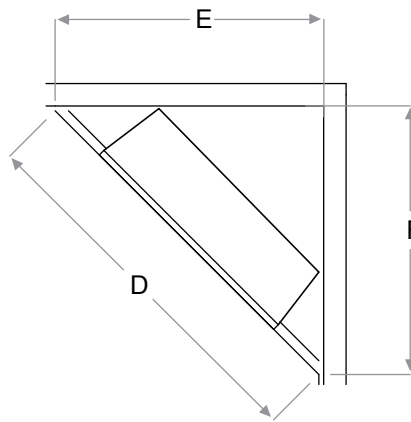

Accessories

RBFGLOSS36P - 36" Tempered Front Glass
Dimensions:
35-1/8" W x 26-5/8" H x 3/8" D
(89.1 cm x 67.5 cm x 1.1 cm)

RBFDOOR36P - 36" Functional Doors
with Tempered Glass
Dimensions:
39-3/4" W x 31-3/4" H x 1-1/4" D
(101.1 cm x 80.8 cm x 3.7 cm)

RBFPLUG

RBFL42BR - Birch Log Set
Dimensions:
26-1/2" W x 11-1/8" H x 11" D
(67.2 cm x 28.1 cm x 27.9 cm)

RBFL42FC - Fresh Cut Log Set
Dimensions:
26-1/2" W x 11-1/8" H x 11" D
(67.2 cm x 28.1 cm x 27.9 cm)

Framing Dimensions:

NOTE: The materials used for the finished surround must be cut to precise dimensions as the 1/2" (1.3 cm) self trimming flange is only to create a finished appearance.

RBF36P

| A | B | C | D | E | F |
|----------------------|----------------------|----------------------|-------------------|-----------------------|-----------------------|
| 12-1/2" (31.8 cm) | 36-5/8" (93.0 cm) | 30-5/8" (77.8 cm) | 60" (152.4 cm) | 42-1/2" (108.0 cm) | 42-1/2" (108.0 cm) |