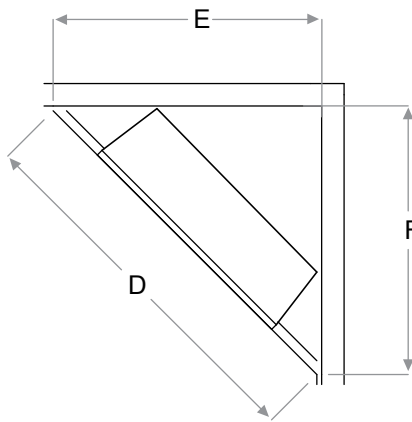

Framing Dimensions:

NOTE: The materials used for the finished surround must be cut to precise dimensions as the 1/2" (1.3 cm) self-trimming flange is only to create a finished appearance.

RBF36P

A	B	C	D	E	F
12-1/2" (31.8 cm)	36-5/8" (93.0 cm)	30-5/8" (77.8 cm)	60" (152.4 cm)	42-1/2" (108.0 cm)	42-1/2" (108.0 cm)