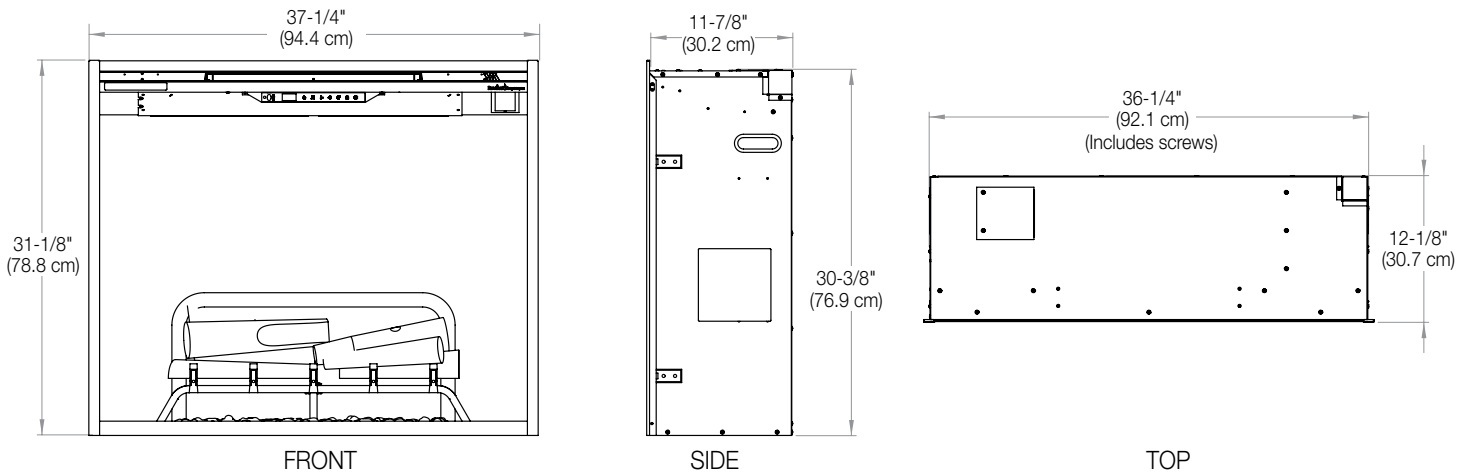

### Accessories

36" Tempered Front Glass  
Dimensions:  
35-1/8" W x 26-5/8" H x 3/8" D  
(89.1 cm x 67.5 cm x 1.1 cm)

36" Functional Doors with Tempered Glass  
Dimensions:  
39-3/4" W x 31-3/4" H x 1-1/4" D  
(101.1 cm x 80.8 cm x 3.7 cm)

120 V | 1,300 W | 4,400 BTU  
208 V | 1,975 W | 6,745 BTU  
240 V | 2,575 W | 8,794 BTU

**Mood-maker Remote**  
Customize the light color and intensity for a fireplace that reflects your personality.

Model #	Description	Lbs / Kg	UPC	Wty*	Carton Dimensions (WxHxD)		Cube	
					Inches	cm	ft³	m³
RBF36P	36" Portrait Built-in Electric Firebox	81.1 / 36.8	781052 108165	2 yrs.	41-1/4 x 35-7/8 x 15-1/4	104.7 x 91.2 x 38.6	13.0	0.4
RBFPLUG	Plug Kit	0.6 / 0.3	781052 107656	1 yr.	7 x 3 x 4	17.8 x 7.6 x 10.2	0.05	0.00
RBFGLASS36P	Single Glass Pane	30.3 / 13.7	781052 108028	1 yr.	42-1/8 x 33-3/4 x 4-1/4	104.4 x 85.6 x 10.7	3.4	0.10
RBFDOOR36P	36" Glass Door	37.0 / 16.6	781052 108066	1 yr.	41-7/8 x 34-1/2 x 4-5/8	106.3 x 87.7 x 11.6	3.8	0.10

#### Product Dimensions: