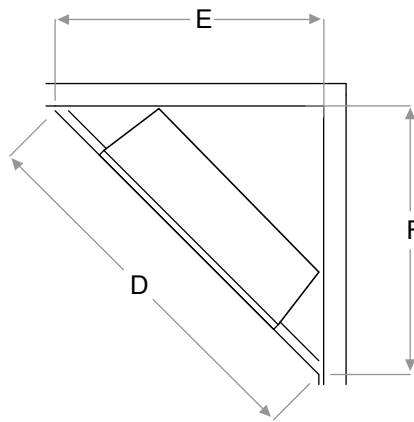

FRONT

SIDE

TOP

Framing Dimensions:

NOTE: The materials used for the finished surround must be cut to precise dimensions as the 1/2" (1.3 cm) self trimming flange is only to create a finished appearance.

RBF36

A	B	C	D	E	F
12-1/2" (31.8 cm)	36-5/8" (93.0 cm)	26-1/4" (66.5 cm)	60" (152.4 cm)	42-1/2" (108.0 cm)	42-1/2" (108.0 cm)