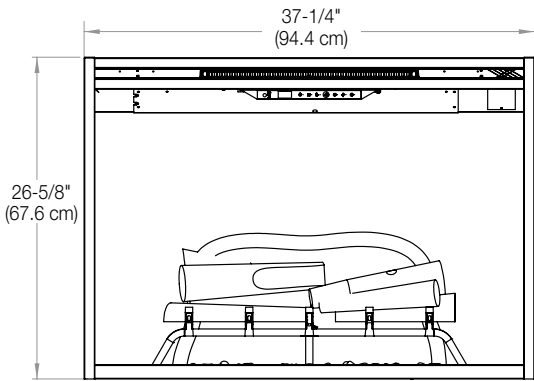

Model #	Description	Lbs / Kg	UPC	Wty*	Carton Dimensions (WxHxD)		Cube	
					Inches	cm	ft³	m³
RBF36	36" Built-in Electric Firebox	74.9 / 34.0	781052 104723	2 yrs.	41-1/4 x 15-1/4 x 31-7/8	104.6 x 38.7 x 81.0	11.6	0.3
RBFGLASS36	Single Glass Pane	25.1 / 11.4	781052 108011	1 yr.	42-1/4 x 29-1/4 x 4-1/4	106.8 x 74.2 x 10.6	3.0	0.08
RBFPLUG	Plug Kit		781052 107656					

FRONT

SIDE

TOP

Framing Dimensions:

NOTE: The materials used for the finished surround must be cut to precise dimensions as the 1/2" (1.3 cm) self trimming flange is only to create a finished appearance.

RBF36

A	B	C	D	E	F
12-1/2" (31.8 cm)	36-5/8" (93.0 cm)	26-1/4" (66.5 cm)	60" (152.4 cm)	42-1/2" (108.0 cm)	42-1/2" (108.0 cm)