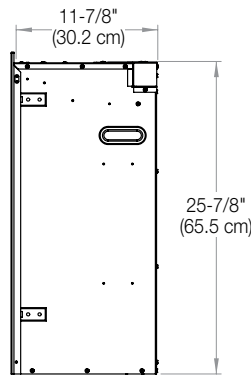

Model #	Description	Lbs / Kg	UPC	Wty*	Carton Dimensions (WxHxD)		Cube	
					Inches	cm	ft³	m³
RBF36	36" Built-in Electric Firebox	74.9 / 34.0	781052 104723	2 yrs.	41-1/4 x 15-1/4 x 31-7/8	104.6 x 38.7 x 81.0	11.6	0.3
RBFGLASS36	Single Glass Pane	25.1 / 11.4	781052 108011	1 yr.	42-1/4 x 29-1/4 x 4-1/4	106.8 x 74.2 x 10.6	3.0	0.08
RBFPLUG	Plug Kit		781052 107656					

Specifications, finishes and dimensions are subject to change. *Limited warranty. ©2017 Dimplex North America Limited.

SE-029-R05-022217

Revillusion™ 36" Built-in Electric Firebox

RBF36

Product Dimensions:

FRONT

SIDE

TOP

Framing Dimensions:

NOTE: The materials used for the finished surround must be cut to precise dimensions as the 1/2" (1.3 cm) self trimming flange is only to create a finished appearance.

RBF36

A	B	C	D	E	F
12-1/2" (31.8 cm)	36-5/8" (93.0 cm)	26-1/4" (66.5 cm)	60" (152.4 cm)	42-1/2" (108.0 cm)	42-1/2" (108.0 cm)