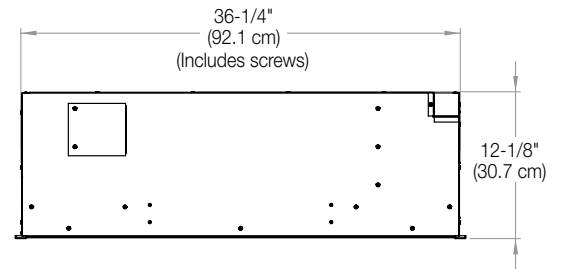

Model #	Description	Lbs / Kg	UPC	Wty*	Carton Dimensions (WxHxD)		Cube	
					Inches	cm	ft³	m³
RBF36	36" Built-in Electric Firebox	74.9 / 34.0	781052 104723	2 yrs.	41-1/4 x 15-1/4 x 31-7/8	104.6 x 38.7 x 81.0	11.6	0.3
RBFGLASS36	Single Glass Pane	25.1 / 11.4	781052 108011	1 yr.	42-1/4 x 29-1/4 x 4-1/4	106.8 x 74.2 x 10.6	3.0	0.08
RBFPLUG	Plug Kit		781052 107656					

Specifications, finishes and dimensions are subject to change. *Limited warranty. ©2017 Dimplex North America Limited.

SE-029-R05-022217

Revillusion™ 36" Built-in Electric Firebox

RBF36

Product Dimensions:

FRONT

SIDE

TOP

Framing Dimensions:

NOTE: The materials used for the finished surround must be cut to precise dimensions as the 1/2" (1.3 cm) self trimming flange is only to create a finished appearance.

RBF36

A	B	C	D	E	F
12-1/2" (31.8 cm)	36-5/8" (93.0 cm)	26-1/4" (66.5 cm)	60" (152.4 cm)	42-1/2" (108.0 cm)	42-1/2" (108.0 cm)