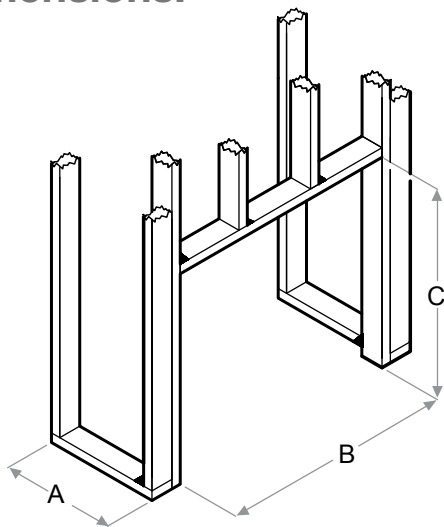

FRONT

SIDE

TOP

Framing Dimensions:

NOTE: The materials used for the finished surround must be cut to precise dimensions as the 1/2" (1.3 cm) self trimming flange is only to create a finished appearance.

RBF36

A	B	C	D	E	F
12-1/2" (31.8 cm)	36-5/8" (93.0 cm)	26-1/4" (66.5 cm)	60" (152.4 cm)	42-1/2" (108.0 cm)	42-1/2" (108.0 cm)