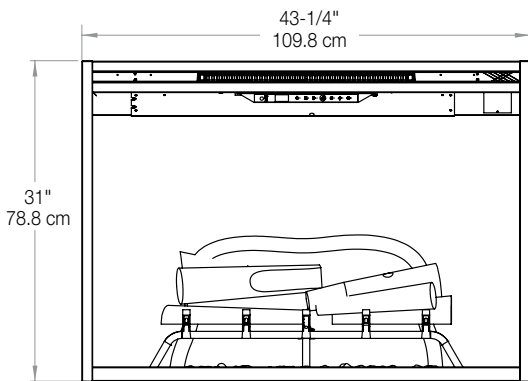

Model #	Description	Lbs / Kg	UPC	Wty*	Carton Dimensions (WxHxD)		Cube	
					Inches	cm	ft³	m³
RBF42	42" Built-in Electric Firebox	88.6 / 40.2	781052 104716	2 yrs.	47-1/2 x 15 x 35-7/8	120.6 x 38.2 x 91.2	14.8	0.2
RBFGLASS42	Single Glass Pane	33.7 / 15.3	781052 108035	1 yr.	47-3/4 x 33-3/4 x 4-1/4	121.2 x 85.6 x 10.6	4.0	0.1
RBFPLUG	Plug Kit		781052 107656					

## Product Dimensions:

FRONT

SIDE

TOP

A	B	C	D	E	F
12-1/2" (31.8 cm)	42-5/8" (108.3 cm)	30-5/8" (77.8 cm)	66-1/2" (168.9 cm)	47" (119.4 cm)	47" (119.4 cm)