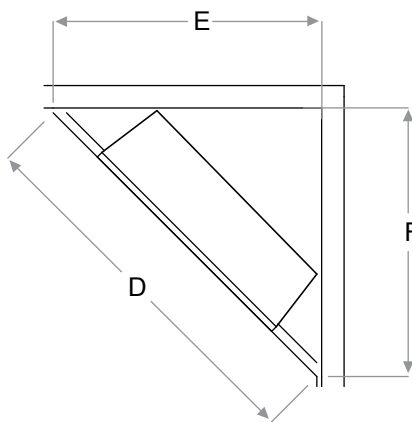

Framing Dimensions:

NOTE: The materials used for the finished surround must be cut to precise dimensions as the 1/2" (1.3 cm) self-trimming flange is only to create a finished appearance.

RBF42

A	B	C	D	E	F
12-1/2" (31.8 cm)	42-5/8" (108.3 cm)	30-5/8" (77.8 cm)	66-1/2" (168.9 cm)	47" (119.4 cm)	47" (119.4 cm)