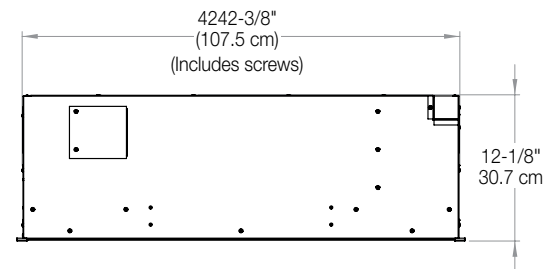

Model #	Description	Lbs / Kg	UPC	Wty*	Carton Dimensions (WxHxD)		Cube	
					Inches	cm	ft³	m³
RBF42	42" Built-in Electric Firebox	88.6 / 40.2	781052 104716	2 yrs.	47-1/2 x 15 x 35-7/8	120.6 x 38.2 x 91.2	14.8	0.2
RBFGLASS42	Single Glass Pane	33.7 / 15.3	781052 108035	1 yr.	47-3/4 x 33-3/4 x 4-1/4	121.2 x 85.6 x 10.6	4.0	0.1
RBFPLUG	Plug Kit		781052 107656					

## Product Dimensions:

FRONT

SIDE

TOP

A	B	C	D	E	F
12-1/2" (31.8 cm)	42-5/8" (108.3 cm)	30-5/8" (77.8 cm)	66-1/2" (168.9 cm)	47" (119.4 cm)	47" (119.4 cm)