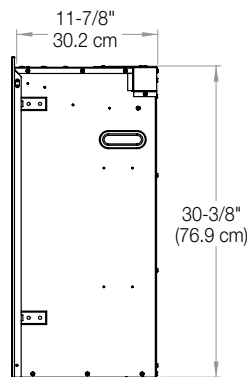

Model #	Description	Lbs / Kg	UPC	Wty*	Carton Dimensions (WxHxD)		Cube	
					Inches	cm	ft³	m³
RBF42	42" Built-in Electric Firebox	88.6 / 40.2	781052 104716	2 yrs.	47-1/2 x 15 x 35-7/8	120.6 x 38.2 x 91.2	14.8	0.2
RBFGLASS42	Single Glass Pane	33.7 / 15.3	781052 108035	1 yr.	47-3/4 x 33-3/4 x 4-1/4	121.2 x 85.6 x 10.6	4.0	0.1
RBFPLUG	Plug Kit		781052 107656					

## Product Dimensions:

FRONT

SIDE

TOP

A	B	C	D	E	F
12-1/2" (31.8 cm)	42-5/8" (108.3 cm)	30-5/8" (77.8 cm)	66-1/2" (168.9 cm)	47" (119.4 cm)	47" (119.4 cm)