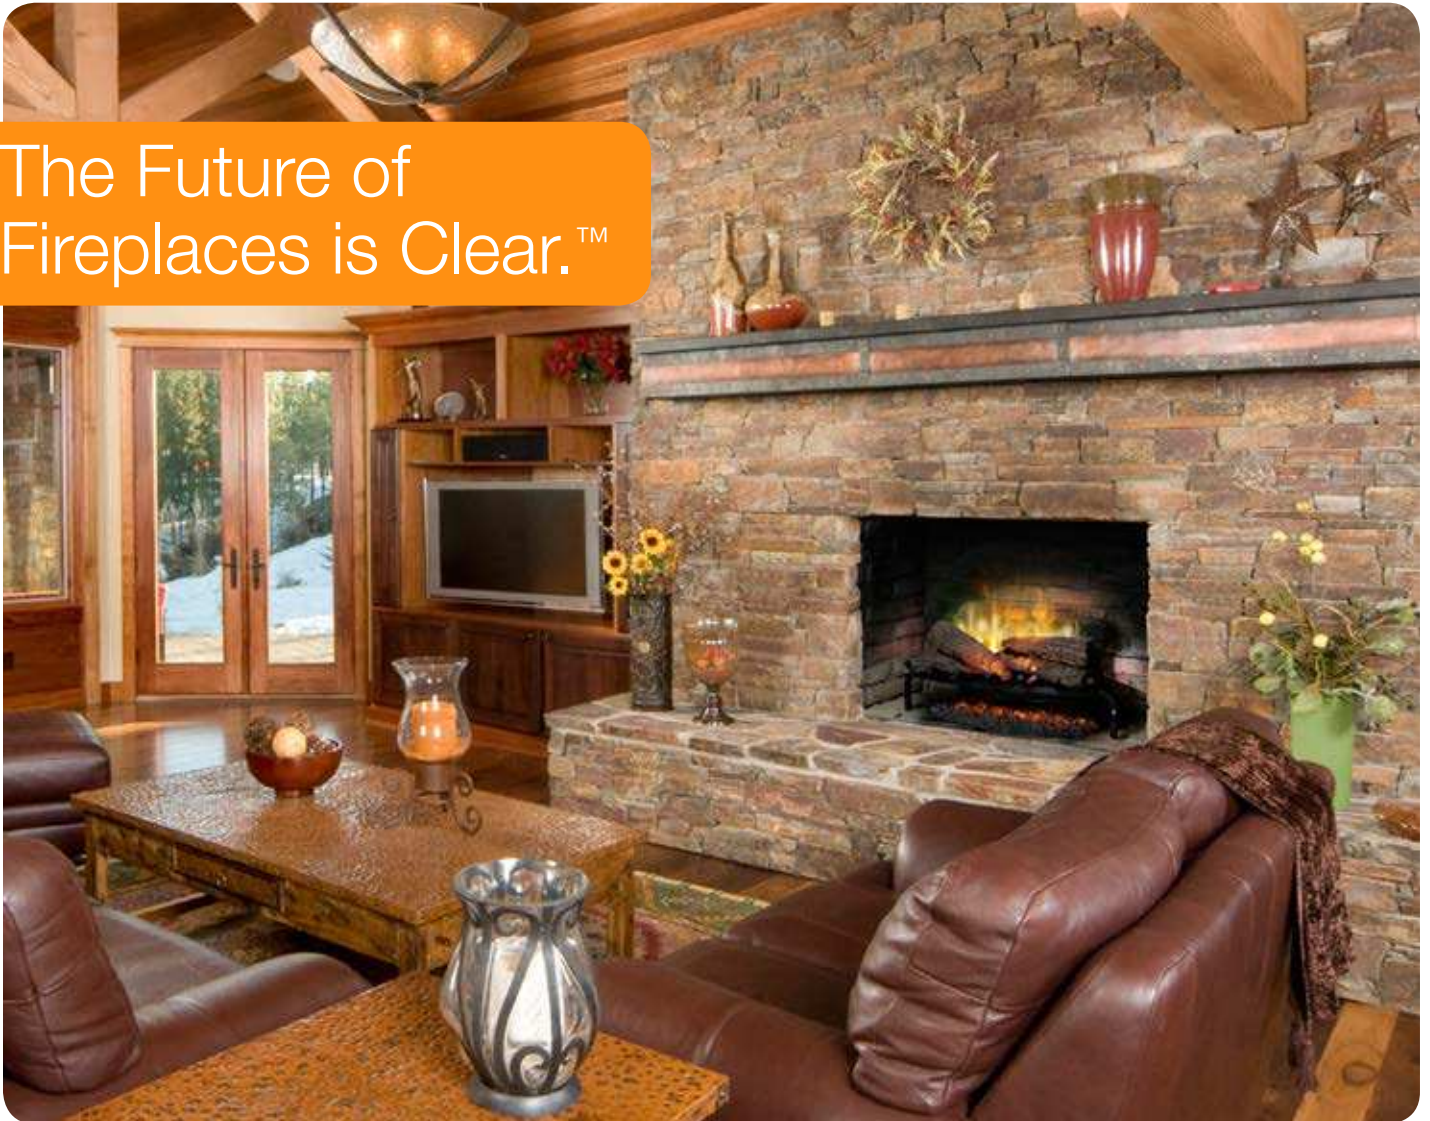

Revillusion™

25" Plug-in Electric Log Set

RLG25

The Future of
Fireplaces is Clear.™

More than the addition of new features, Revillusion is a completely new way of looking at fireplaces. Gaze through the lifelike flames to the back of the firebox, revealing the natural character that gives a wood-burning fireplace its charm. Enjoy the look of a fireplace cut straight from the pages of a magazine by choosing Revillusion; clearly a better fireplace.

Specifications, finishes and dimensions are subject to change. *Limited warranty. ©2016 Dimplex North America Limited.

SE-025-R01-120116

Features

-  **Revillusion™ Flame Technology**
Flames are larger, brighter and more random, appearing from within the logs.
-  **Mirage™ Flame Panel**
Partially frosted acrylic panel is clearly better than a mirror, showing only dazzling flames and no reflections.
-  **ThruView™ Full-depth Design**
See clear through the flames to the back of a masonry fireplace for a more authentic experience.
-  **Mood Lighting**
Customize the firebox glow with a choice of warm hues, plus midnight mode.
-  **Color Enhancement**
Adjust the flame base color to red or blue.
-  **Heat On Demand**
Enjoy the heater without the flames to warm up your room.
-  **Brightness and Flicker**
Adjust light level to suit the room and choose flicker effect for enhanced firelight.
-  **Realogs™ Plus**
A full grate of life-size hardwood-cast logs, tiered for greater depth.
-  **Hidden Heat**
Fan-forced ceramic heater provides hidden comfort for small spaces.
-  **All-season Flames**
Enjoy the unique charm of a fireplace 365 days a year using the flames without the heat.
-  **Just Plug It In**
Simply plug into any standard household outlet for instant ambiance.
-  **Low Carbon Footprint**
The most sustainable fireplace option; no emissions and 100% efficient.