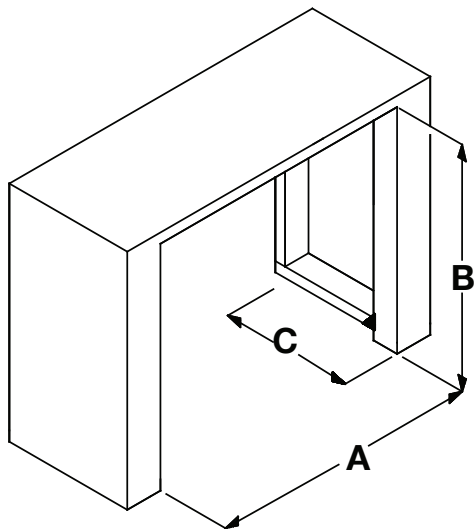

* Based on national average residential electricity rate. Rates vary.

120 Volts | 1,465 Watts | 5,000 BTU

Model #	Description	Lbs / Kg (packaged)	UPC	Wty. ¹	Carton Dimensions (WxHxD)		Cube	
					Inches	cm	ft ³	m ³
XHD33L	33" Multi-Fire XHD Electric Firebox - Realogs	35.5 / 16.1 (42.1 / 19.1)	781052 131217	2 yr.	35-5/8 x 26-7/8 x 11-1/8	90.5 x 68.0 x 28.0	6.16	0.17
XHD33G	33" Multi-Fire XHD Electric Firebox - Acrylic Ice	36.3 / 16.4 (42.9 / 19.4)	781052 131224	2 yr.	35-5/8 x 26-7/8 x 11-1/8	90.5 x 68.0 x 28.0	6.16	0.17

Specifications, finishes and dimensions are subject to change. ¹Limited warranty. ©2022 Glen Dimplex Americas

SE-625-R00-033022

Multi-Fire XHD™ 33" Plug-in Electric Firebox

XHD33L

Product Dimensions:

Framing Dimensions:

XHD33L

A	B	C
31-5/8" (80.2)	22-5/8" (57.5 cm)	8" (20.3 cm)

NOTE: The XHD33L Electric Firebox does not require any special venting. Make sure there is clearance for air circulation beneath the unit and at least 1/2" behind it.