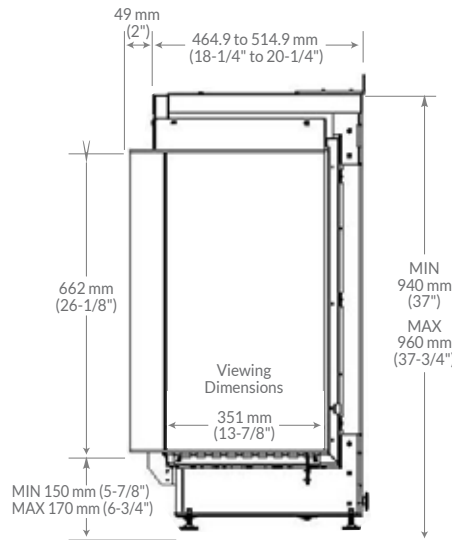

 **faber**

FEF3226L2L / FEF3226L2R

e-MatriX

Two-Sided Built-in Firebox

FEF3226L2R (shown)

Dimensions:

Outside dimensions WxHxD:
37-1/8" x 37" x 20-1/4"
943mm x 940mm x 513.5mm

Viewing dimensions WxH:
32-3/8" x 25-5/8" x 13-7/8"
822mm x 650mm x 351mm

Product Dimensions:

120 Volts | 270 Watts

Model #	Description	Lbs/Kg	UPC	Wty.	Water consumption	Power consumption	Inlet water pressure	Water connection	Carton Dimensions (WxHxD)		Cube	
									inches	cm	FT ³	M ³
FEF3226L2L	Two-Sided Firebox - Left	297 / 136	781052 132023	2 yr.	0.30 L/hr	0.27 kW	7.5 - 115 psi	1/4"	51 x 26 x 49	129.5 x 66.0 x 124.5	37.6	1.06
FEF3226L2R	Two-Sided Firebox - Right	297 / 136	781052 132047	2 yr.	0.30 L/hr	0.27 kW	7.5 - 115 psi	1/4"	51 x 26 x 49	129.5 x 66.0 x 124.5	37.6	1.06