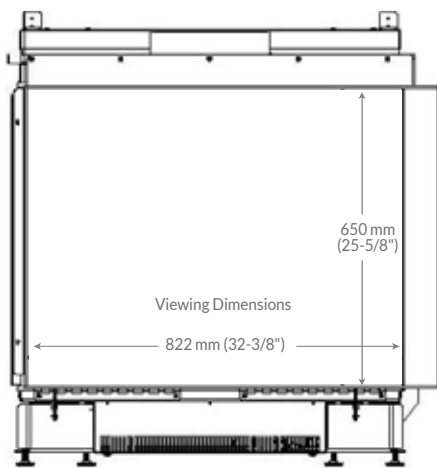

 **faber**

FEF3226L2L / FEF3226L2R

e-MatriX

Two-Sided Built-in Firebox

FEF3226L2R (shown)

Dimensions:

Outside dimensions WxHxD:
37-1/8" x 37" x 20-1/4"
943mm x 940mm x 513.5mm

Viewing dimensions WxH:
32-3/8" x 25-5/8" x 13-7/8"
822mm x 650mm x 351mm

Product Dimensions:

120 Volts | 270 Watts

Model #	Description	Lbs/Kg	UPC	Wty.	Water consumption	Power consumption	Inlet water pressure	Water connection	Carton Dimensions (WxHxD)		Cube	
									inches	cm	FT ³	M ³
FEF3226L2L	Two-Sided Firebox - Left	297 / 136	781052 132023	2 yr.	0.30 L/hr	0.27 kW	7.5 - 115 psi	1/4"	51 x 26 x 49	129.5 x 66.0 x 124.5	37.6	1.06
FEF3226L2R	Two-Sided Firebox - Right	297 / 136	781052 132047	2 yr.	0.30 L/hr	0.27 kW	7.5 - 115 psi	1/4"	51 x 26 x 49	129.5 x 66.0 x 124.5	37.6	1.06