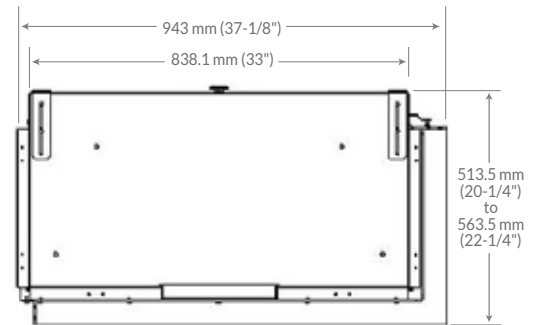

 **faber**

FEF3226L2L / FEF3226L2R

e-MatriX

Two-Sided Built-in Firebox

FEF3226L2R (shown)

Dimensions:

Outside dimensions WxHxD:
37-1/8" x 37" x 20-1/4"
943mm x 940mm x 513.5mm

Viewing dimensions WxH:
32-3/8" x 25-5/8" x 13-7/8"
822mm x 650mm x 351mm

Product Dimensions:

120 Volts | 270 Watts

Model #	Description	Lbs/Kg	UPC	Wty.	Water consumption	Power consumption	Inlet water pressure	Water connection	Carton Dimensions (WxHxD)		Cube	
									inches	cm	FT ³	M ³
FEF3226L2L	Two-Sided Firebox - Left	297 / 136	781052 132023	2 yr.	0.30 L/hr	0.27 kW	7.5 - 115 psi	1/4"	51 x 26 x 49	129.5 x 66.0 x 124.5	37.6	1.06
FEF3226L2R	Two-Sided Firebox - Right	297 / 136	781052 132047	2 yr.	0.30 L/hr	0.27 kW	7.5 - 115 psi	1/4"	51 x 26 x 49	129.5 x 66.0 x 124.5	37.6	1.06