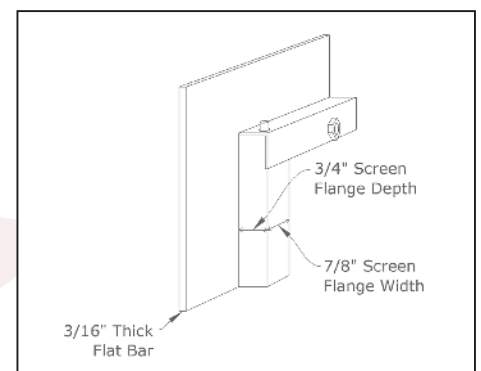

Upgrade info:

- Pyro Ceramic option allows for doors to be closed when burning.

Main Frame Rear Profile

*See dealer for details