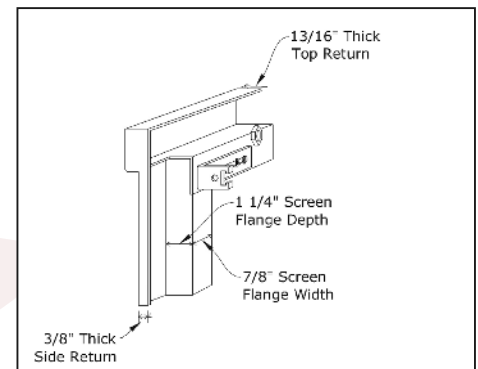

Upgrade info:

- Pyro Ceramic option allows for doors to be closed when burning.

Main Frame Rear Profile