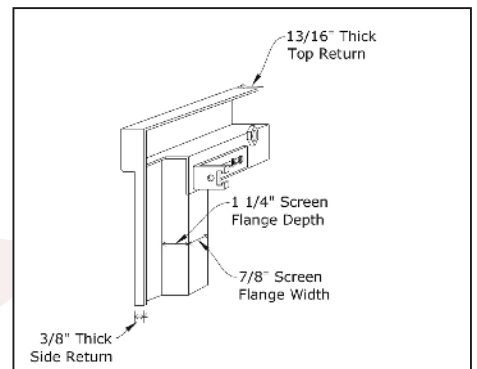

Main Frame Rear Profile