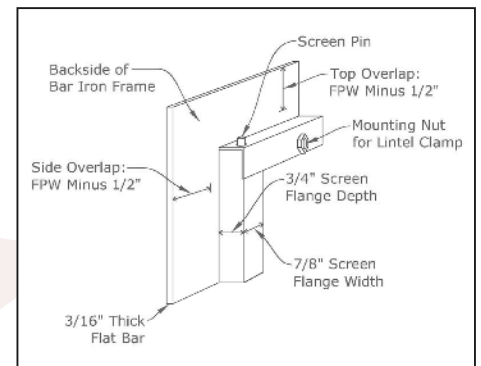

Main Frame Rear Profile