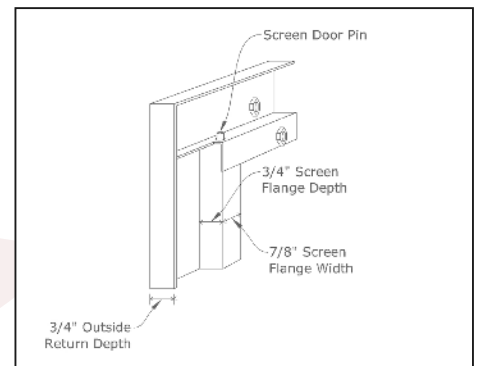

Upgrade info:

- Pyro Ceramic option allows for doors to be closed when burning.

Main Frame Rear Profile