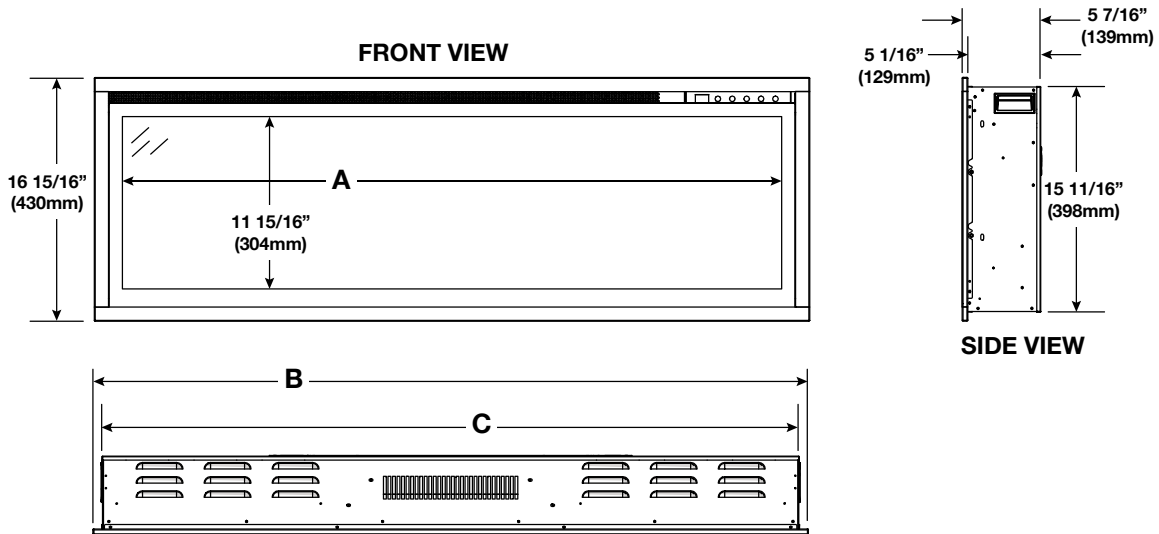

Installation Considerations

- Does not require venting making it ideal in spaces where gas or wood is not possible
- Easy to connect and install with less installers required
- Protruding only six inches off the wall when hung, or installed partial or fully recessed

Specifications

Model	BTU	Width		Height		Depth		Glass
		Actual	Framing	Actual	Framing	Actual	Framing	
NEFL36CFH-1	5,000	35 1/8"	36"	16 15/16"	16"	5 7/16"	4" or 6"*	11 15/16" 32 1/16"
NEFL42CFH-1	5,000	40 7/8"	41 3/4"	16 15/16"	16"	5 7/16"	4" or 6"*	11 15/16" 37 13/16"
NEFL50CFH-1	5,000	48 7/8"	49 11/16"	16 15/16"	16"	5 7/16"	4" or 6"*	11 15/16" 45 13/16"
NEFL60CFH-1	5,000	58 7/8"	59 11/16"	16 15/16"	16"	5 7/16"	4" or 6"*	11 15/16" 55 3/4"
NEFL72CFH-1	5,000	70 7/8"	71 11/16"	16 15/16"	16"	5 7/16"	4" or 6"*	11 15/16" 67 3/4"

Certified under Canadian and American National Standards
Figures may vary with individual conditions such as floor plan layout, insulation value/heat loss of the house and geographical location.

	NEFL36CFH-1	NEFL42CFH-1	NEFL50CFH-1	NEFL60CFH-1	NEFL72CFH-1
A	32 1/16" (814mm)	37 13/16" (960mm)	45 13/16" (1163mm)	55 3/4" (1416mm)	67 3/4" (1721mm)
B	36" (914mm)	41 3/4" (1060mm)	49 11/16" (1262mm)	59 11/16" (1516mm)	71 11/16" (1821mm)
C	35 1/8" (892mm)	40 7/8" (1038mm)	48 7/8" (1241mm)	58 7/8" (1495mm)	70 7/8" (1800mm)

Authorized Dealer

24 Napoleon Road, Barrie, Ontario, Canada L4M 0G8
103 Miller Drive, Crittenden, Kentucky, USA 41030
7200 Trans Canada Highway, Montreal, Quebec, Canada H4T 1A3

Tel: 1-866-820-8686
napoleon.com

Consult your owner's manual for complete installation instructions and proper clearances to combustible materials. Check all local and national building codes and gas regulations. All specifications are subject to change without prior notice due to on-going product improvements. Products may not be exactly as shown. Napoleon is a registered trademark of Wolf Steel Group Inc.

Printed in Canada
07/2023