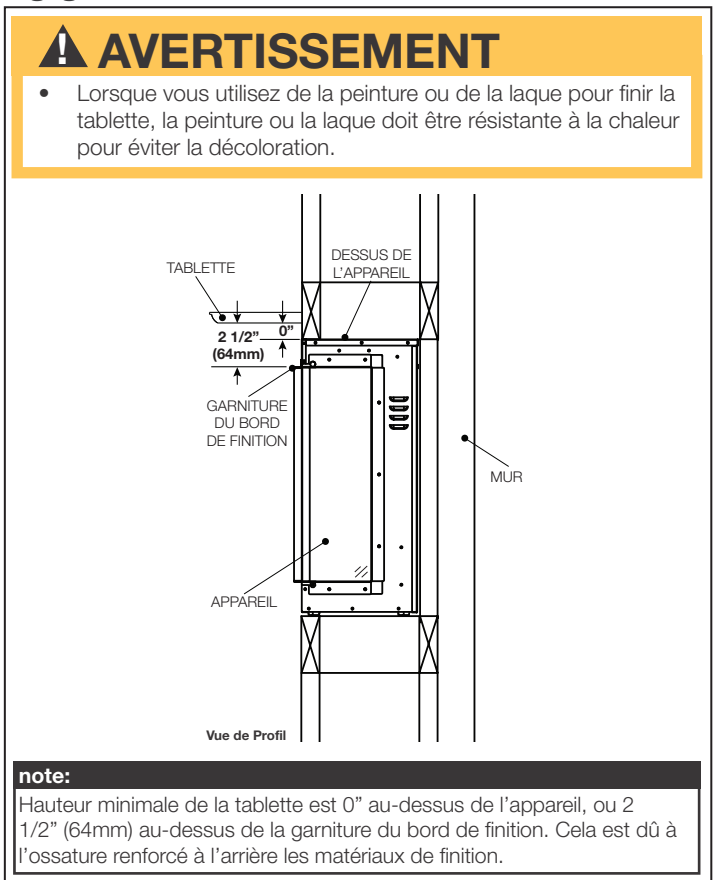

Installation Overview

Your appliance is capable of three unique installation configurations: **three-sided, two-sided, and single-sided.**

Three-Sided Viewing Installation

- Appliance is fully recessed into the wall with both sides open
- Front, left, **and** right side views

Two-Sided Viewing Installation

- Appliance is fully recessed into the wall with one side open
- Front view **and** left/right side view, depending on desired open/closed sides

Single-Sided Viewing Installation

- Appliance is fully recessed into the wall
- Front view **only**
- Left and right side views are covered

Spécifications

Modèle	BTU	Largeur	Hauteur	Profondeur	Dimensions de Vision
NEFB50H-3SV	5000/10000	50	21 1/2	9 1/2	48 5/8 x 15

Dimensions

Ossature Approximatif

Dégagements Minimaux de la Tablette

Information du produit fourni d'est pas complet et est sujet de changer sans préavis. Consultez le manuel d'installation pour information d'installation actuel.