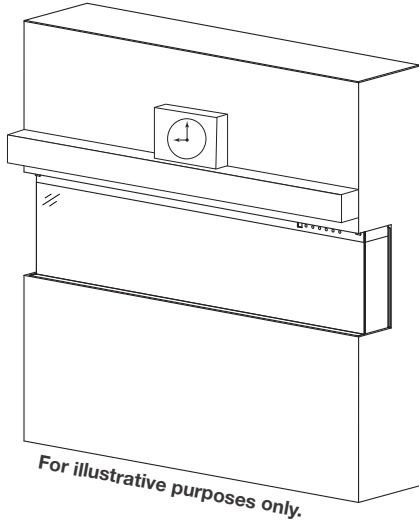

TRIVISTA™ 50" ELECTRIC APPLIANCE

Specifications

Model	BTU	Width	Height	Depth	Viewing Area
NEFB50H-3SV	5000/10000	50	21 1/2	9 1/2	48 5/8 x 15

Dimensions

Rough Framing

Minimum Mantel Clearances

Product information provided is not complete and is subject to change without notice. Please consult the installation manual for the most up to date installation information.

Installation Overview

Your appliance is capable of three unique installation configurations: **three-sided, two-sided, and single-sided.**

Three-Sided Viewing Installation

- Appliance is fully recessed into the wall with both sides open
- Front, left, **and** right side views

Two-Sided Viewing Installation

- Appliance is fully recessed into the wall with one side open
- Front view **and** left/right side view, depending on desired open/closed sides

Single-Sided Viewing Installation

- Appliance is fully recessed into the wall
- Front view **only**
- Left and right side views are covered

Spécifications

Modèle	BTU	Largeur	Hauteur	Profondeur	Dimensions de Vision
NEFB50H-3SV	5000/10000	50	21 1/2	9 1/2	48 5/8 x 15