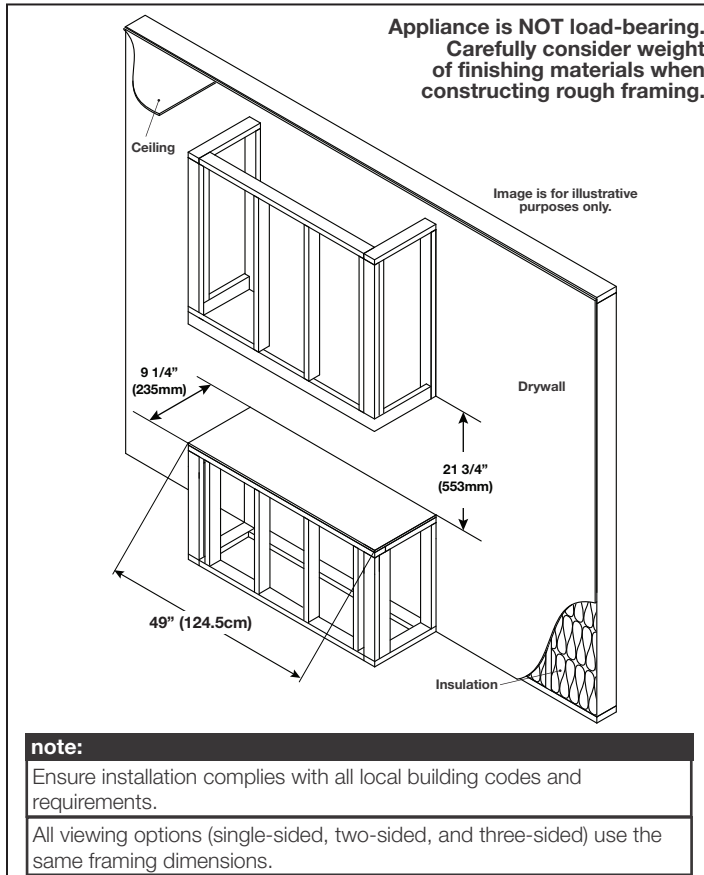

TRIVISTA™ 50" ELECTRIC APPLIANCE

Specifications

Model	BTU	Width	Height	Depth	Viewing Area
NEFB50H-3SV	5000/10000	50	21 1/2	9 1/2	48 5/8 x 15

Dimensions

Rough Framing

Minimum Mantel Clearances

Product information provided is not complete and is subject to change without notice. Please consult the installation manual for the most up to date installation information.

Installation Overview

Your appliance is capable of three unique installation configurations: **three-sided, two-sided, and single-sided.**

Three-Sided Viewing Installation

- Appliance is fully recessed into the wall with both sides open
- Front, left, **and** right side views

Two-Sided Viewing Installation

- Appliance is fully recessed into the wall with one side open
- Front view **and** left/right side view, depending on desired open/closed sides

Single-Sided Viewing Installation

- Appliance is fully recessed into the wall
- Front view **only**
- Left and right side views are covered

Spécifications

Modèle	BTU	Largeur	Hauteur	Profondeur	Dimensions de Vision
NEFB50H-3SV	5000/10000	50	21 1/2	9 1/2	48 5/8 x 15