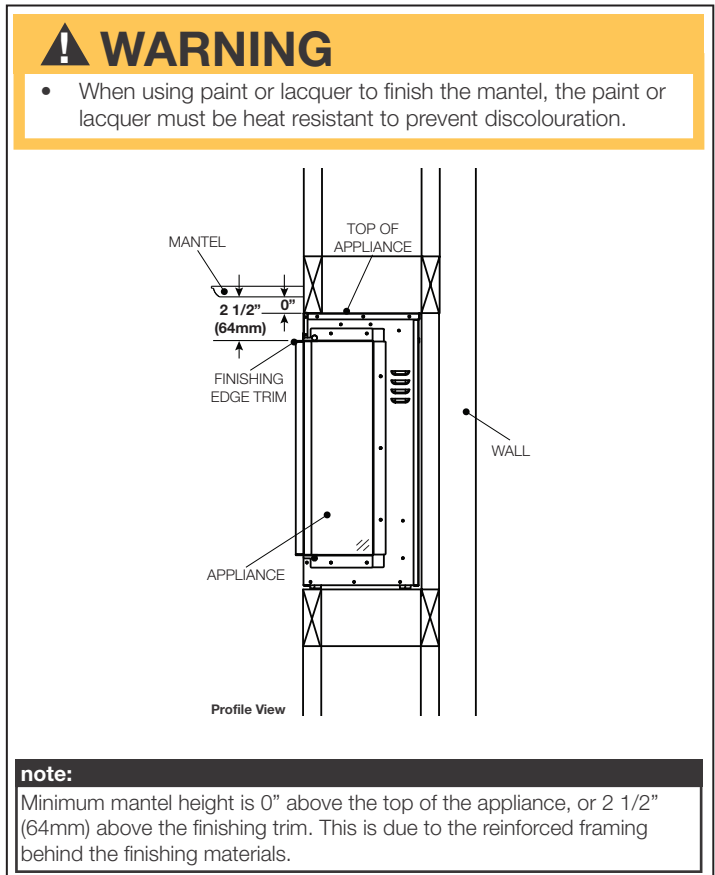

TRIVISTA™ 50" ELECTRIC APPLIANCE

Specifications

Model	BTU	Width	Height	Depth	Viewing Area
NEFB50H-3SV	5000/10000	50	21 1/2	9 1/2	48 5/8 x 15

Dimensions

Rough Framing

Minimum Mantel Clearances

Product information provided is not complete and is subject to change without notice. Please consult the installation manual for the most up to date installation information.

Installation Overview

Your appliance is capable of three unique installation configurations: **three-sided, two-sided, and single-sided.**

Three-Sided Viewing Installation

- Appliance is fully recessed into the wall with both sides open
- Front, left, **and** right side views

Two-Sided Viewing Installation

- Appliance is fully recessed into the wall with one side open
- Front view **and** left/right side view, depending on desired open/closed sides

Single-Sided Viewing Installation

- Appliance is fully recessed into the wall
- Front view **only**
- Left and right side views are covered

Spécifications

Modèle	BTU	Largeur	Hauteur	Profondeur	Dimensions de Vision
NEFB50H-3SV	5000/10000	50	21 1/2	9 1/2	48 5/8 x 15