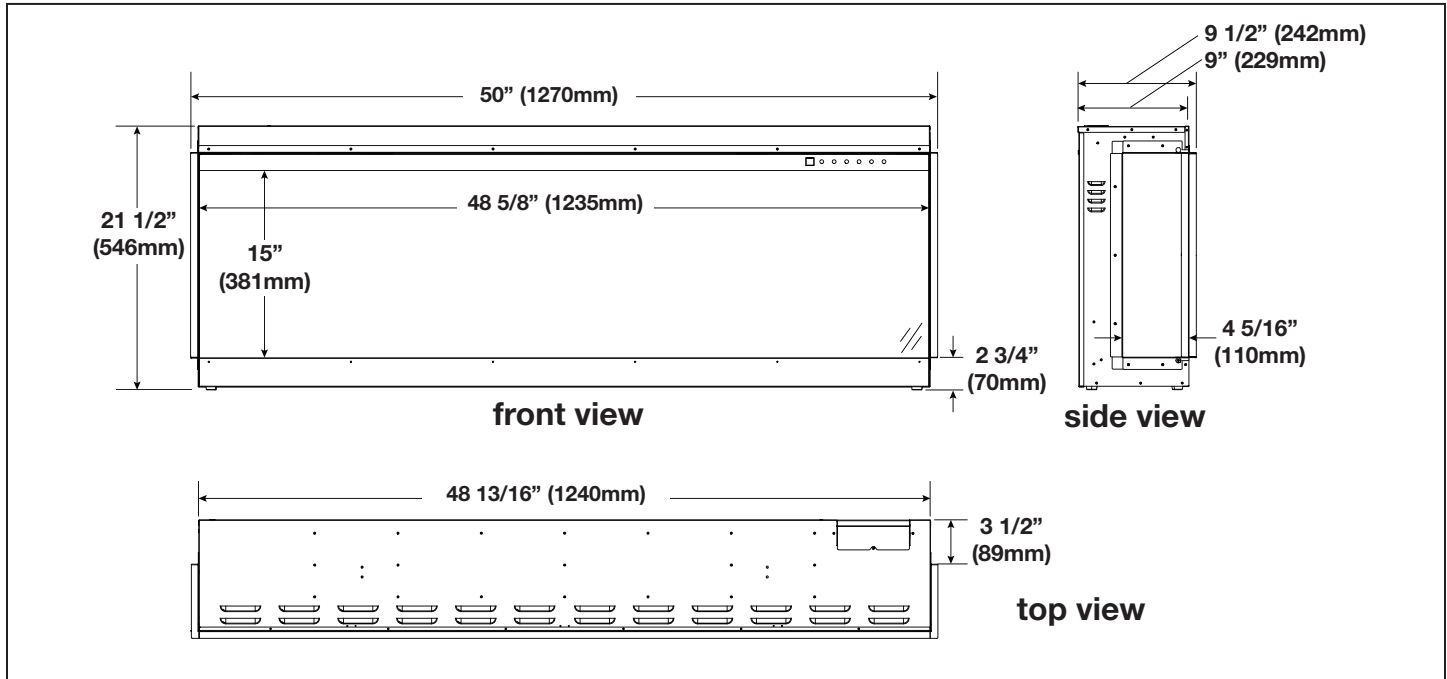

TRIVISTA™ 50" ELECTRIC APPLIANCE

Specifications

Model	BTU	Width	Height	Depth	Viewing Area
NEFB50H-3SV	5000/10000	50	21 1/2	9 1/2	48 5/8 x 15

Dimensions

Rough Framing

Minimum Mantel Clearances

Product information provided is not complete and is subject to change without notice. Please consult the installation manual for the most up to date installation information.

Installation Overview

Your appliance is capable of three unique installation configurations: **three-sided, two-sided, and single-sided.**

Three-Sided Viewing Installation

- Appliance is fully recessed into the wall with both sides open
- Front, left, **and** right side views

Two-Sided Viewing Installation

- Appliance is fully recessed into the wall with one side open
- Front view **and** left/right side view, depending on desired open/closed sides

Single-Sided Viewing Installation

- Appliance is fully recessed into the wall
- Front view **only**
- Left and right side views are covered

Spécifications

Modèle	BTU	Largeur	Hauteur	Profondeur	Dimensions de Vision
NEFB50H-3SV	5000/10000	50	21 1/2	9 1/2	48 5/8 x 15