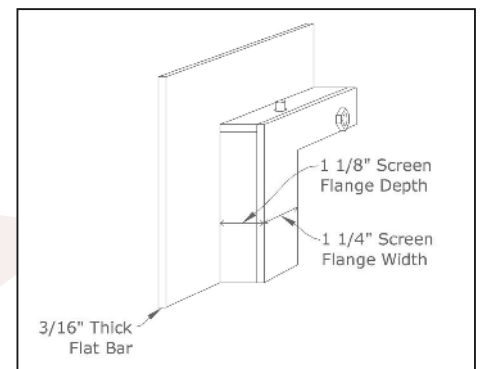

Upgrade info:

- Pyro Ceramic option allows for doors to be closed when burning.

Main Frame Profile

*See dealer for details