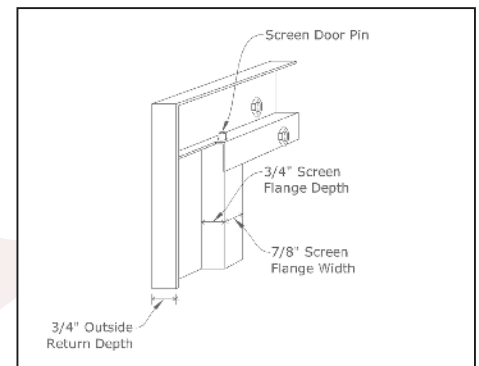

Upgrade info:

- Pyro Ceramic option allows for doors to be closed when burning.

Main Frame Rear Profile