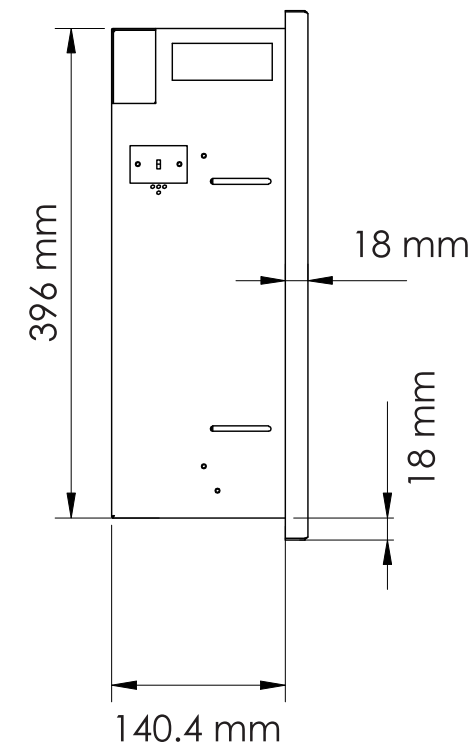

TECHNICAL SPECIFICATIONS

VOLTS		120
AMPS		12.5
WATTS		1200
HEATER	HIGH	1200 watts
	LOW	600 watts
NO HEATER		42 watts max
LAMPS	QUANTITY	LED
	WATTS	
	TOTAL WATTS	22 watts
ROTOR MOTOR		1 at 5 watts
HEIGHT, WIDTH, DEPTH		15 5/8 x 50 1/4 x 5 1/2
GLASS VIEWING OPENING		13 1/8 x 48 1/2
SURROUND SIZE		16 7/8 x 52 1/4
SHIPPING SIZE		19 1/2 x 57 1/4 x 9 1/4
SHIPPING WEIGHT		
	UNIT	
	STEEL FRONT	Included
PLUG LOCATION		Left Side
CORD LENGTH		76"
APPROX. HEATING AREA		400 sq ft

Amantii
SYMMETRY

SERIES SYMMETRY	MODEL SYM-50 & SYM-50-B		REV 1
SCALE 1" = 1'-0"	DATE: 10/15/2018		SHEET 1 OF 1

TECHNICAL SPECIFICATIONS

VOLTS		120
AMPS		12.5
WATTS		1200
HEATER	HIGH	1200 watts
	LOW	600 watts
NO HEATER		42 watts max
LAMPS	QUANTITY	LED
	WATTS	
	TOTAL WATTS	22 watts
ROTOR MOTOR		1 at 5 watts
HEIGHT, WIDTH, DEPTH		39.6 x 127.5 x 14 cm
GLASS VIEWING OPENING		33.2 x 123.1 cm
SURROUND SIZE		42.8 x 132.7 cm
SHIPPING SIZE		49.3 x 145.2 x 23 cm
SHIPPING WEIGHT		
	UNIT	
	GLASS FRONT	Included
PLUG LOCATION		Left Side
CORD LENGTH		193 cm
APPROX. HEATING AREA		37 sqm

Amantii
SYMMETRY

SERIES SYMMETRY	MODEL SYM-50 & SYM-50-B		REV 1
SCALE 1:12	DATE: 10/15/2018		SHEET 1 OF 1