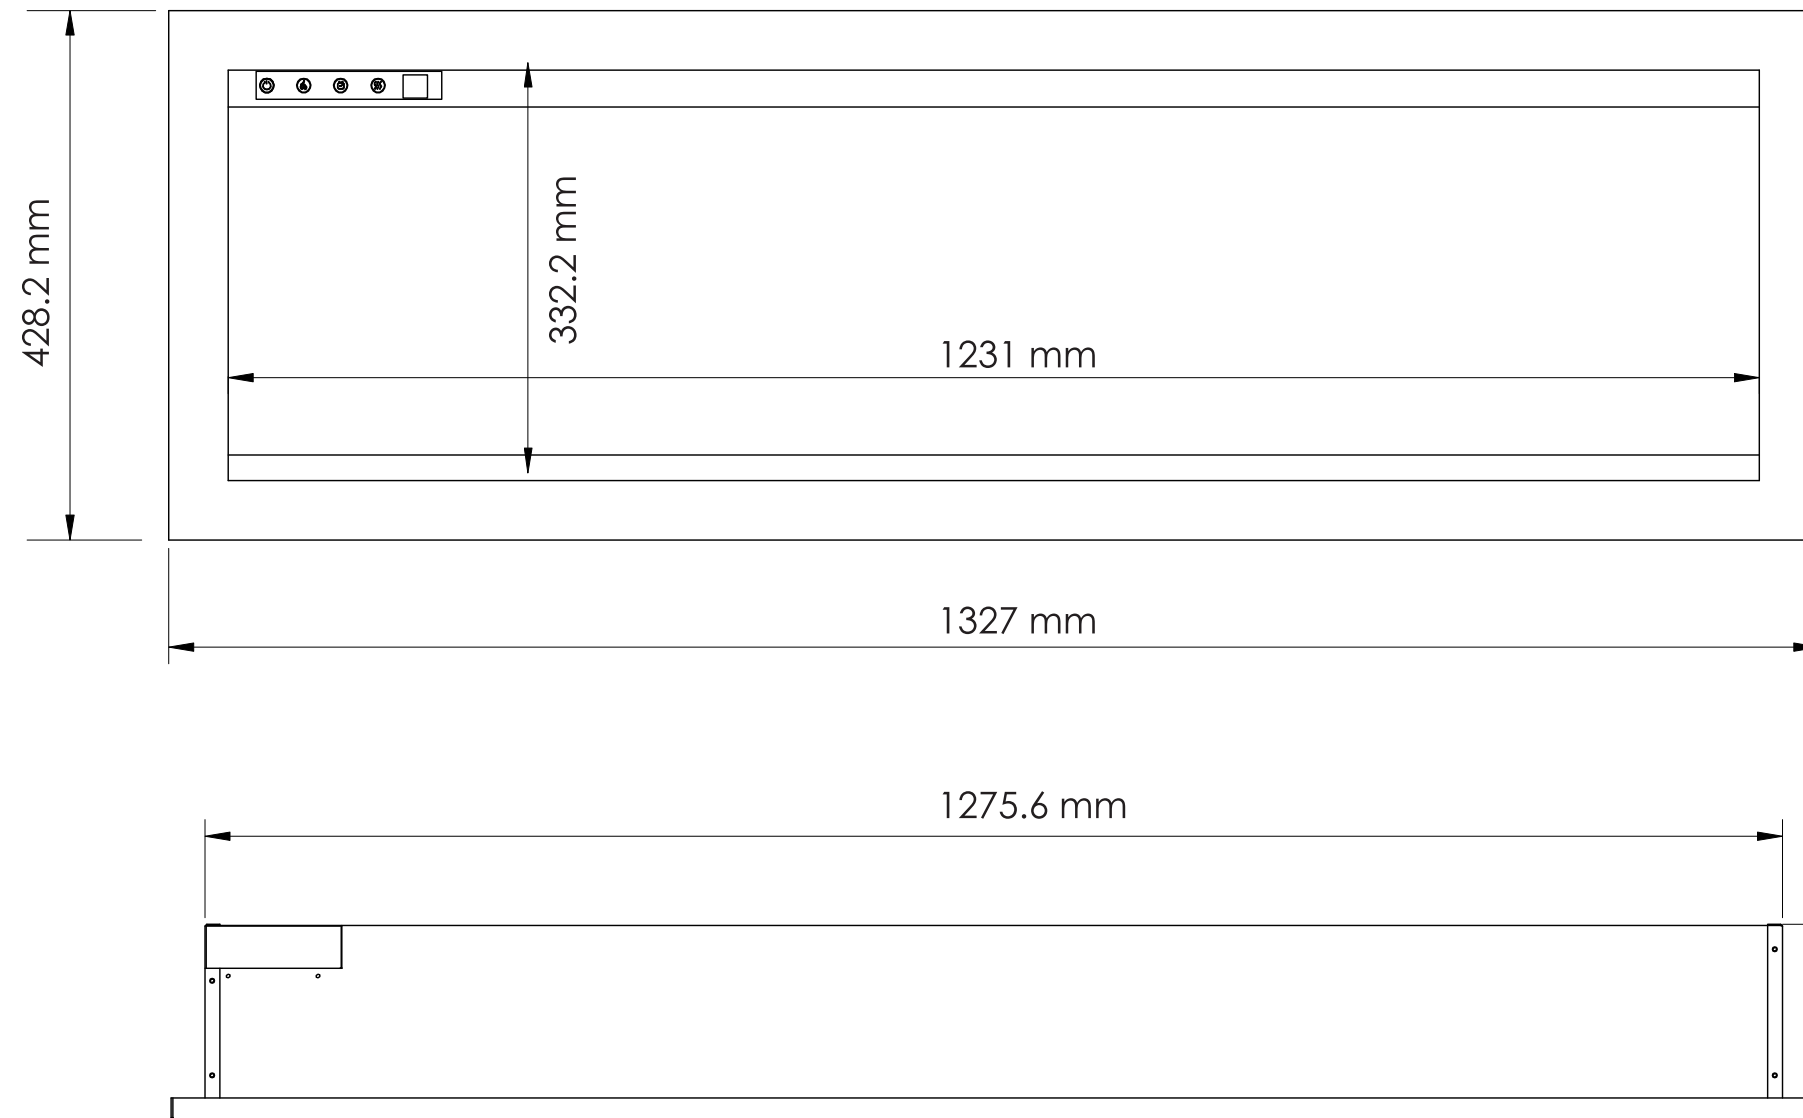

TECHNICAL SPECIFICATIONS

VOLTS		120
AMPS		12.5
WATTS		1200
HEATER	HIGH	1200 watts
	LOW	600 watts
NO HEATER		42 watts max
LAMPS	QUANTITY	LED
	WATTS	
	TOTAL WATTS	22 watts
ROTOR MOTOR		1 at 5 watts
HEIGHT, WIDTH, DEPTH		15 5/8 x 50 1/4 x 5 1/2
GLASS VIEWING OPENING		13 1/8 x 48 1/2
SURROUND SIZE		16 7/8 x 52 1/4
SHIPPING SIZE		19 1/2 x 57 1/4 x 9 1/4
SHIPPING WEIGHT		
	UNIT	
	STEEL FRONT	Included
PLUG LOCATION		Left Side
CORD LENGTH		76"
APPROX. HEATING AREA		400 sq ft

Amantii
SYMMETRY

SERIES SYMMETRY	MODEL SYM-50 & SYM-50-B		REV 1
SCALE 1" = 1'-0"	DATE: 10/15/2018		SHEET 1 OF 1

TECHNICAL SPECIFICATIONS

VOLTS		120
AMPS		12.5
WATTS		1200
HEATER	HIGH	1200 watts
	LOW	600 watts
NO HEATER		42 watts max
LAMPS	QUANTITY	LED
	WATTS	
	TOTAL WATTS	22 watts
ROTOR MOTOR		1 at 5 watts
HEIGHT, WIDTH, DEPTH		39.6 x 127.5 x 14 cm
GLASS VIEWING OPENING		33.2 x 123.1 cm
SURROUND SIZE		42.8 x 132.7 cm
SHIPPING SIZE		49.3 x 145.2 x 23 cm
SHIPPING WEIGHT		
	UNIT	
	GLASS FRONT	Included
PLUG LOCATION		Left Side
CORD LENGTH		193 cm
APPROX. HEATING AREA		37 sqm

Amantii
SYMMETRY

SERIES SYMMETRY	MODEL SYM-50 & SYM-50-B		REV 1
SCALE 1:12	DATE: 10/15/2018		SHEET 1 OF 1