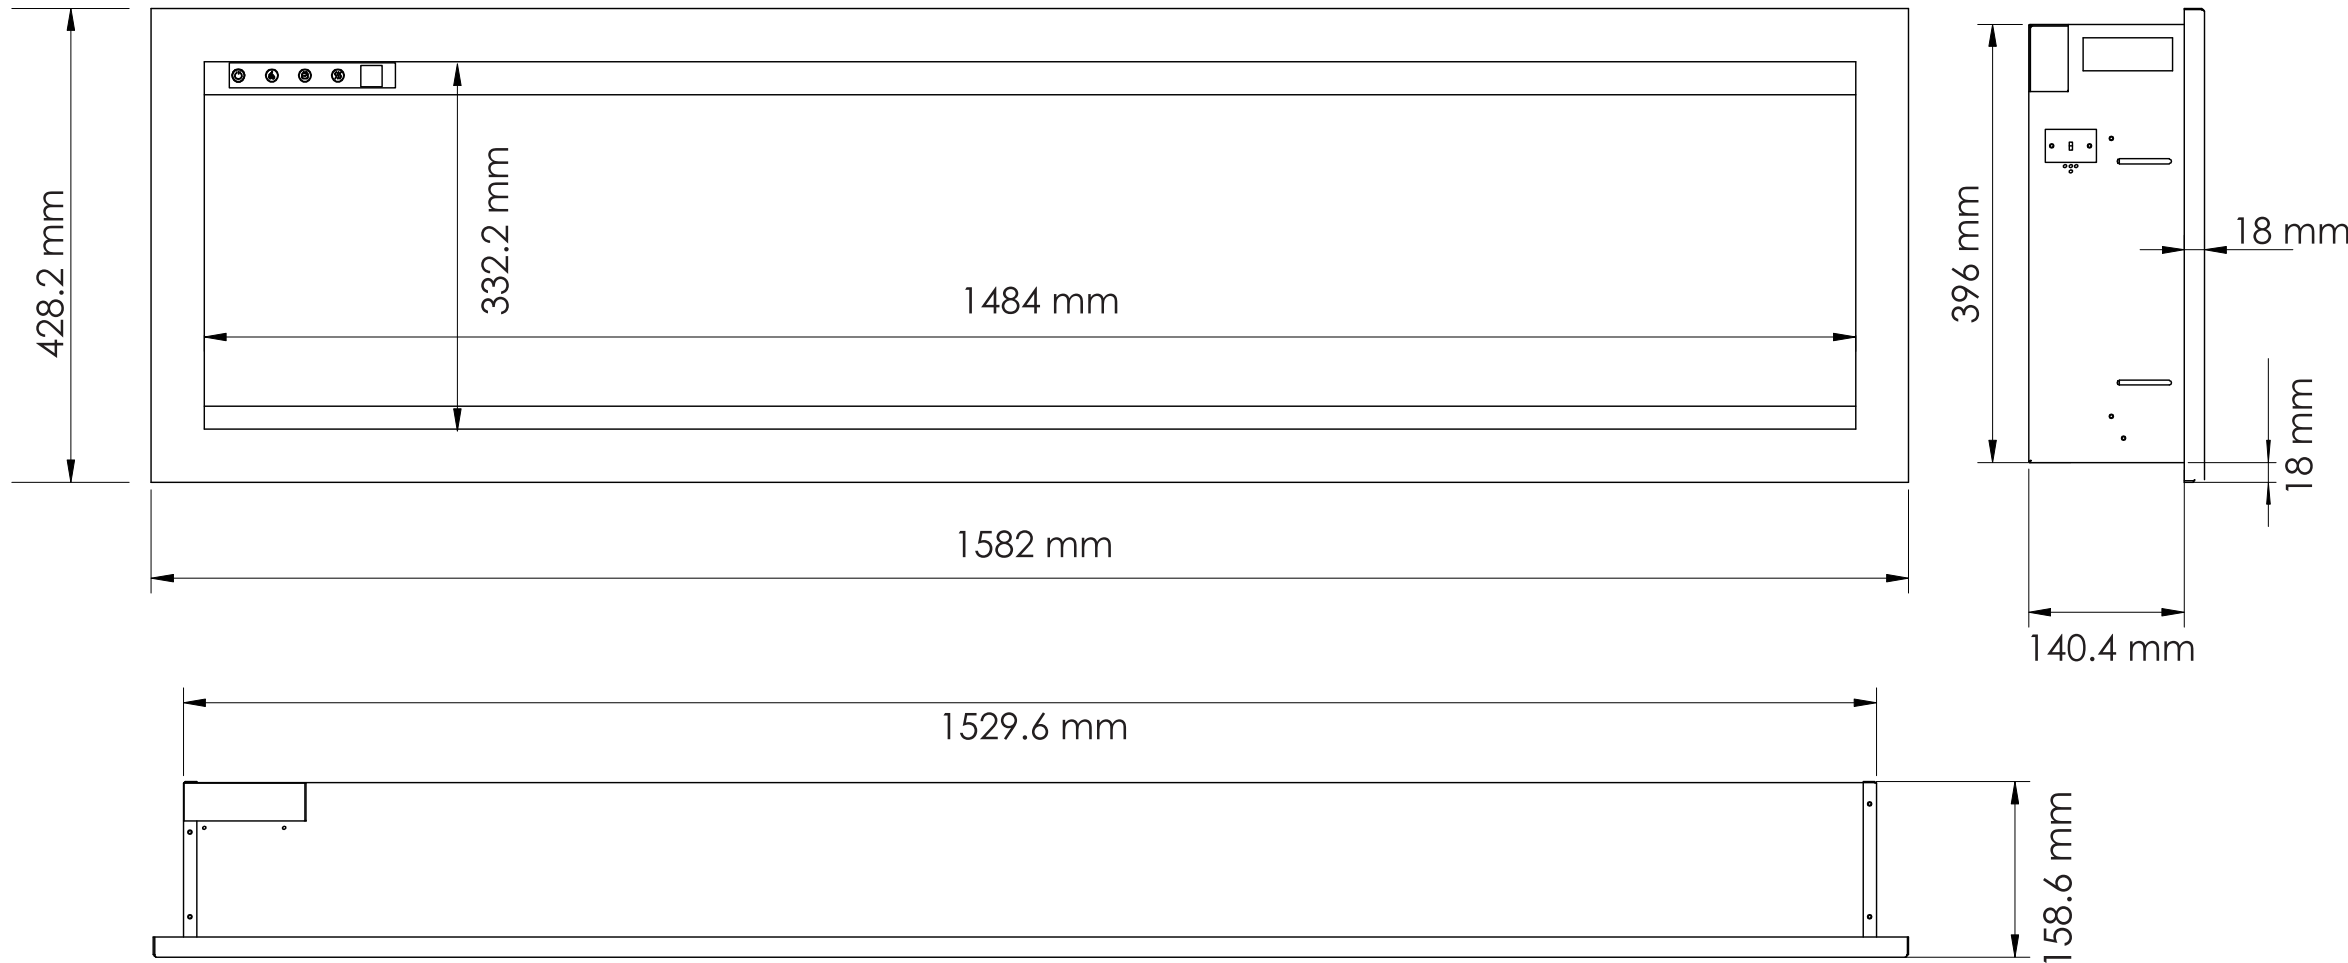

TECHNICAL SPECIFICATIONS		
VOLTS	120	
AMPS	12.5	
WATTS	1200	
HEATER	HIGH	1200 watts
	LOW	600 watts
NO HEATER	46 watts max	
LAMPS	QUANTITY	LED
	WATTS	
	TOTAL WATTS	22 watts
ROTOR MOTOR	1 at 5 watts	
HEIGHT, WIDTH, DEPTH	15 5/8 x 60 1/4 x 5 1/2	
GLASS VIEWING OPENING	13 1/8 x 58 3/8	
SURROUND SIZE	16 7/8 x 62 1/4	
SHIPPING SIZE	19 1/2 x 67 1/4 x 9 1/4	
SHIPPING WEIGHT		
	UNIT	
	STEEL FRONT	Included
PLUG LOCATION	Left Side	
CORD LENGTH	76"	
APPROX. HEATING AREA	400 sq ft	

*Amantii*  
**SYMMETRY**

SERIES SYMMETRY	MODEL SYM-60 & SYM-60-B		REV 1
SCALE 1" = 1'-0"	DATE: 10/15/2018	SHEET 1 OF 1	

TECHNICAL SPECIFICATIONS		
VOLTS		120
AMPS		12.5
WATTS		1200
HEATER	HIGH	1200 watts
	LOW	600 watts
NO HEATER		46 watts max
LAMPS	QUANTITY	LED
	WATTS	
	TOTAL WATTS	22 watts
ROTOR MOTOR		1 at 5 watts
HEIGHT, WIDTH, DEPTH		39.6 x 153 x 14 cm
GLASS VIEWING OPENING		33.2 x 148.4 cm
SURROUND SIZE		42.8 x 158.2 cm
SHIPPING SIZE		49.3 x 170.6 x 23 cm
SHIPPING WEIGHT		
	UNIT	
	GLASS FRONT	Included
PLUG LOCATION		Left Side
CORD LENGTH		193 cm
APPROX. HEATING AREA		37 sqm

*Amantii*  
**SYMMETRY**

SERIES SYMMETRY	MODEL SYM-60 & SYM-60-B		REV 1
SCALE 1:12	DATE: 10/15/2018		SHEET 1 OF 1