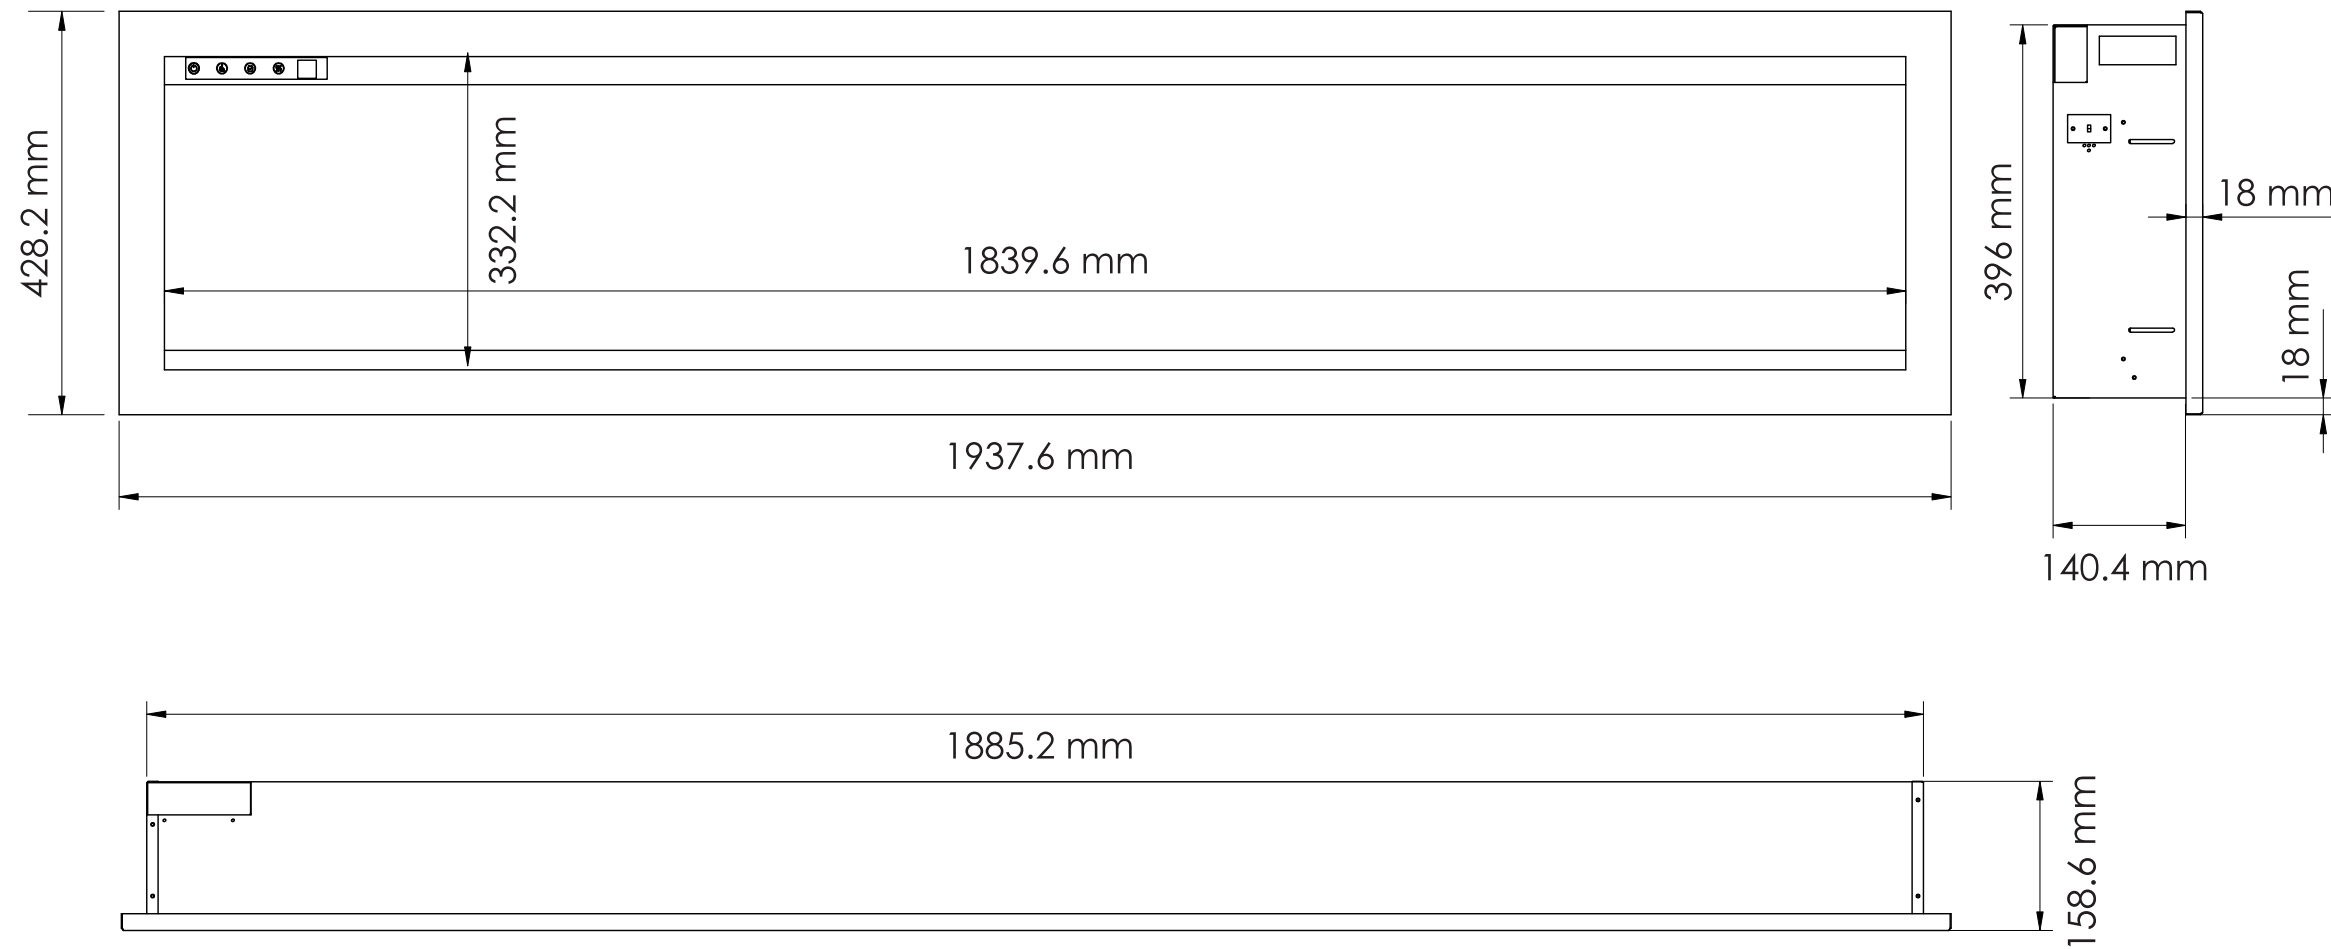

TECHNICAL SPECIFICATIONS		
VOLTS	120	
AMPS	12.5	
WATTS	1200	
HEATER	HIGH	1200 watts
	LOW	600 watts
NO HEATER	50 watts max	
LAMPS	QUANTITY	LED
	WATTS	
	TOTAL WATTS	22 watts
ROTOR MOTOR	1 at 5 watts	
HEIGHT, WIDTH, DEPTH	15 5/8 x 74 1/4 x 5 1/2	
GLASS VIEWING OPENING	13 1/8 x 72 3/8	
SURROUND SIZE	16 7/8 x 76 1/4	
SHIPPING SIZE	19 1/2 x 81 1/4 x 9 1/4	
SHIPPING WEIGHT		
	UNIT	
	STEEL FRONT	Included
PLUG LOCATION	Left Side	
CORD LENGTH	76"	
APPROX. HEATING AREA	400 sq ft	

*Amantii*  
**SYMMETRY**

SERIES SYMMETRY	MODEL SYM-74 & SYM-74-B		REV 1
SCALE 1" = 1'-0"	DATE: 10/15/2018	SHEET 1 OF 1	

TECHNICAL SPECIFICATIONS		
VOLTS	120	
AMPS	12.5	
WATTS	1200	
HEATER	HIGH	1200 watts
	LOW	600 watts
NO HEATER		50 watts max
LAMPS	QUANTITY	LED
	WATTS	
	TOTAL WATTS	22 watts
ROTOR MOTOR		1 at 5 watts
HEIGHT, WIDTH, DEPTH		39.6 x 188.5 x 14 cm
GLASS VIEWING OPENING		33.2 x 184 cm
SURROUND SIZE		42.8 x 193.8 cm
SHIPPING SIZE		49.3 x 206.2 x 23 cm
SHIPPING WEIGHT		
	UNIT	
	GLASS FRONT	Included
PLUG LOCATION		Left Side
CORD LENGTH		193 cm
APPROX. HEATING AREA		37 sqm

*Amantii*  
SYMMETRY

SERIES SYMMETRY	MODEL SYM-74 & SYM-74-B		REV 1
SCALE 1:12	DATE: 10/15/2018		SHEET 1 OF 1