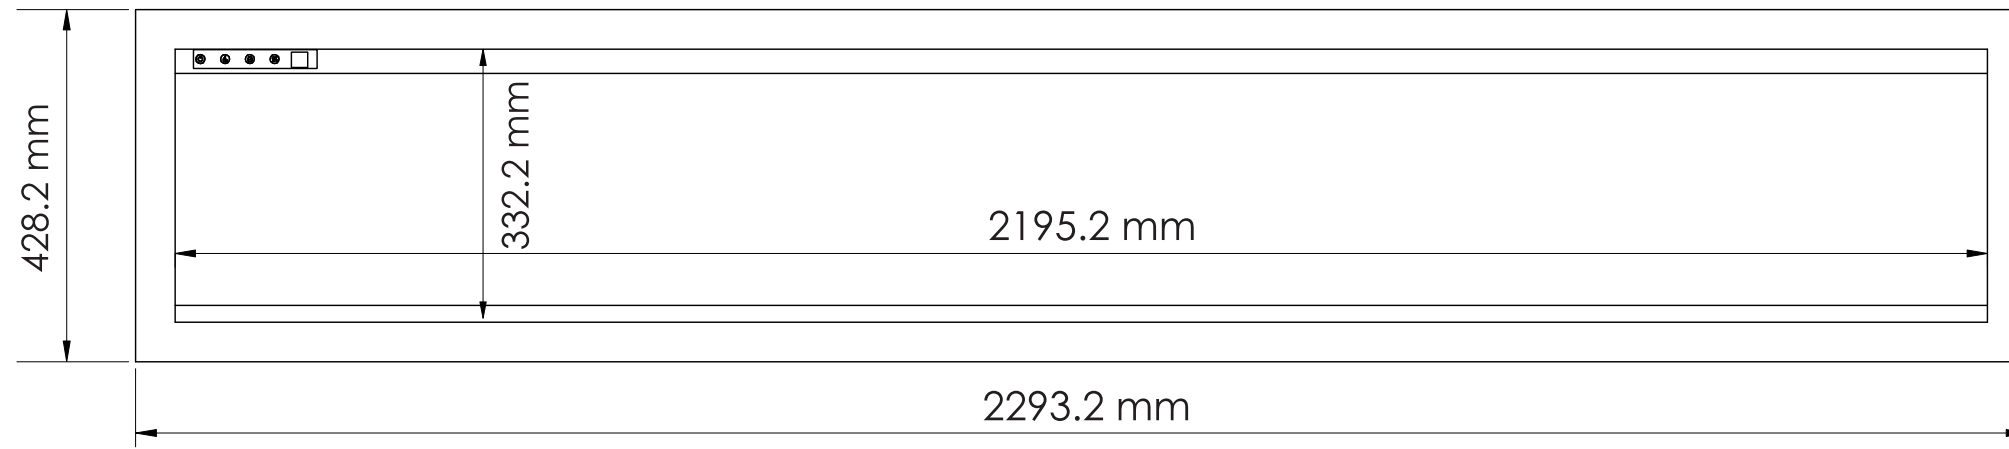

TECHNICAL SPECIFICATIONS		
VOLTS	120	
AMPS	12.5	
WATTS	1200	
HEATER	HIGH	1200 watts
	LOW	600 watts
NO HEATER	56 watts max	
LAMPS	QUANTITY	LED
	WATTS	
	TOTAL WATTS	22 watts
ROTOR MOTOR	1 at 5 watts	
HEIGHT, WIDTH, DEPTH	15 5/8 x 88 1/4 x 5 1/2	
GLASS VIEWING OPENING	13 1/8 x 86 3/8	
SURROUND SIZE	16 7/8 x 90 1/4	
SHIPPING SIZE	19 1/2 x 95 1/2 x 9 1/4	
SHIPPING WEIGHT		
	UNIT	
	STEEL FRONT	Included
PLUG LOCATION	Left Side	
CORD LENGTH	76"	
APPROX. HEATING AREA	400 sq ft	

Amantii
SYMMETRY

SERIES SYMMETRY	MODEL SYM-88 & SYM-88-B		REV 1
SCALE 1" = 1'-0"	DATE: 10/15/2018		SHEET 1 OF 1

TECHNICAL SPECIFICATIONS		
VOLTS	120	
AMPS	12.5	
WATTS	1200	
HEATER	HIGH	1200 watts
	LOW	600 watts
NO HEATER		56 watts max
LAMPS	QUANTITY	LED
	WATTS	
	TOTAL WATTS	22 watts
ROTOR MOTOR		1 at 5 watts
HEIGHT, WIDTH, DEPTH		39.6 x 224.1 x 14 cm
GLASS VIEWING OPENING		33.2 x 219.5 cm
SURROUND SIZE		42.8 x 229.3 cm
SHIPPING SIZE		49.3 x 242 x 23 cm
SHIPPING WEIGHT		
	UNIT	
	GLASS FRONT	Included
PLUG LOCATION		Left Side
CORD LENGTH		193 cm
APPROX. HEATING AREA		37 sqm

Amantii
SYMMETRY

SERIES SYMMETRY	MODEL SYM-88 & SYM-88-B		REV 1
SCALE 1:12	DATE: 10/15/2018		SHEET 1 OF 1