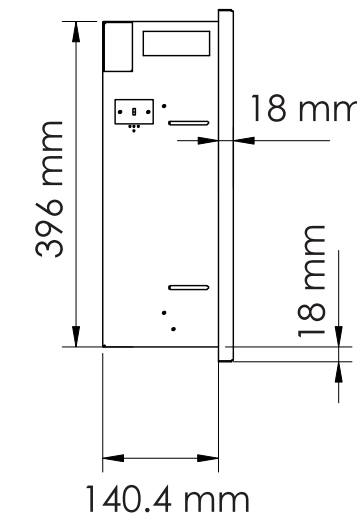

TECHNICAL SPECIFICATIONS		
VOLTS	120	
AMPS	12.5	
WATTS	1200	
HEATER	HIGH	1200 watts
	LOW	600 watts
NO HEATER	56 watts max	
LAMPS	QUANTITY	LED
	WATTS	
	TOTAL WATTS	22 watts
ROTOR MOTOR	1 at 5 watts	
HEIGHT, WIDTH, DEPTH	15 5/8 x 88 1/4 x 5 1/2	
GLASS VIEWING OPENING	13 1/8 x 86 3/8	
SURROUND SIZE	16 7/8 x 90 1/4	
SHIPPING SIZE	19 1/2 x 95 1/2 x 9 1/4	
SHIPPING WEIGHT		
	UNIT	
	STEEL FRONT	Included
PLUG LOCATION	Left Side	
CORD LENGTH	76"	
APPROX. HEATING AREA	400 sq ft	

Amantii
SYMMETRY

SERIES SYMMETRY	MODEL SYM-88 & SYM-88-B		REV 1
SCALE 1" = 1'-0"	DATE: 10/15/2018		SHEET 1 OF 1

TECHNICAL SPECIFICATIONS		
VOLTS	120	
AMPS	12.5	
WATTS	1200	
HEATER	HIGH	1200 watts
	LOW	600 watts
NO HEATER		56 watts max
LAMPS	QUANTITY	LED
	WATTS	
	TOTAL WATTS	22 watts
ROTOR MOTOR		1 at 5 watts
HEIGHT, WIDTH, DEPTH		39.6 x 224.1 x 14 cm
GLASS VIEWING OPENING		33.2 x 219.5 cm
SURROUND SIZE		42.8 x 229.3 cm
SHIPPING SIZE		49.3 x 242 x 23 cm
SHIPPING WEIGHT		
	UNIT	
	GLASS FRONT	Included
PLUG LOCATION		Left Side
CORD LENGTH		193 cm
APPROX. HEATING AREA		37 sqm

Amantii
SYMMETRY

SERIES SYMMETRY	MODEL SYM-88 & SYM-88-B		REV 1
SCALE 1:12	DATE: 10/15/2018		SHEET 1 OF 1