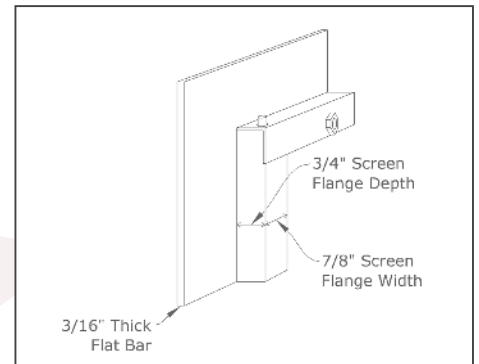

Upgrade info:

- Pyro Ceramic option allows for doors to be closed when burning.

Main Frame Rear Profile