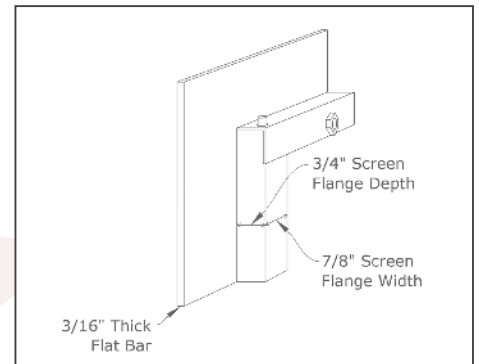

Upgrade info:

- Pyro Ceramic option allows for doors to be closed when burning.

Main Frame Rear Profile