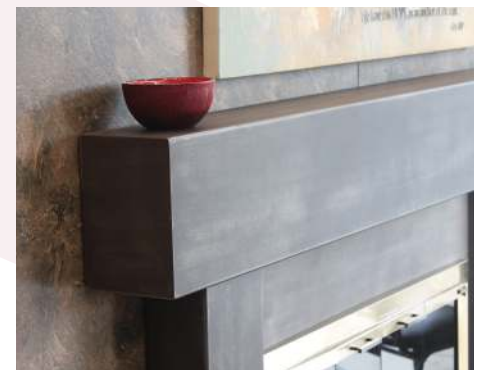

Post & Beam in Antique Bronze