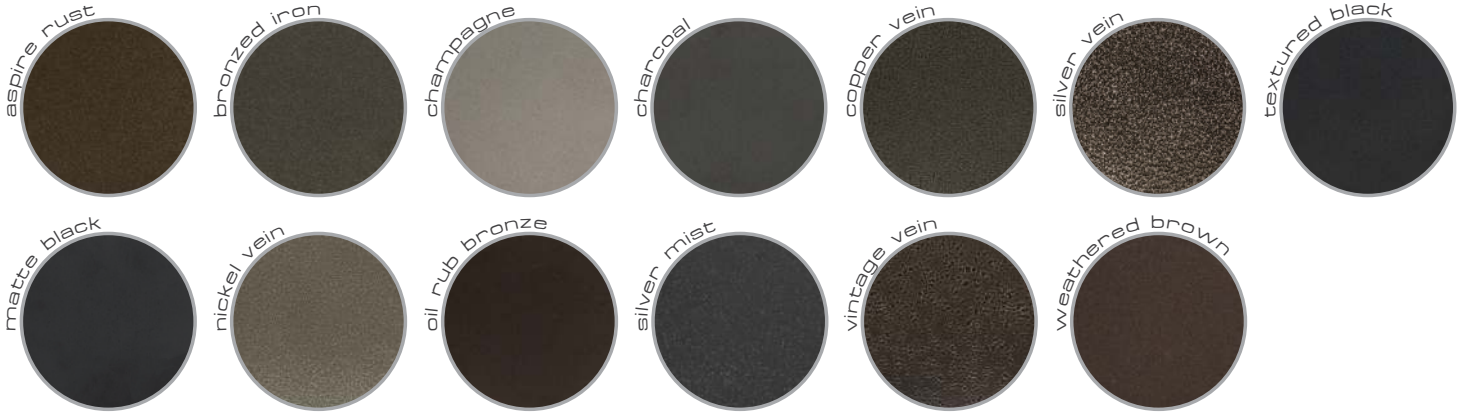

## Standard Finishes

- Matte Black ✓
- Textured Black ✓
- Bronzed Iron ✓
- Oil Rubbed Bronze ✓
- Charcoal ✓
- Aspire Rust ✓
- Weathered Brown ✓
- Champagne ✓
- Copper Vein ✓
- Nickel Vein ✓
- Vintage Vein ✓
- Silver Vein ✓
- Silver Mist ✓

## Premium Finishes\*

- Antique Black ✓
- Antique Steel ✓
- Antique Red ✓
- Antique Grey ✓
- Antique Bronze ✓
- Antique White ✓
- Burnished Bronze ✓
- Burnished Copper ✓
- Burnished Silver ✓
- Metallic Latte ✓
- Rust Patina ✓
- Hot Roll Natural ✓
- Industrial Black ✓
- Brushed Stainless ✓

## Standard Finishes

## Premium Finishes\*