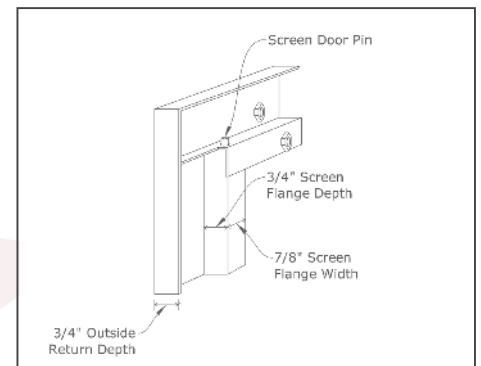

Upgrade info:

- Pyro Ceramic option allows for doors to be closed when burning.

Main Frame Rear Profile

*See dealer for details