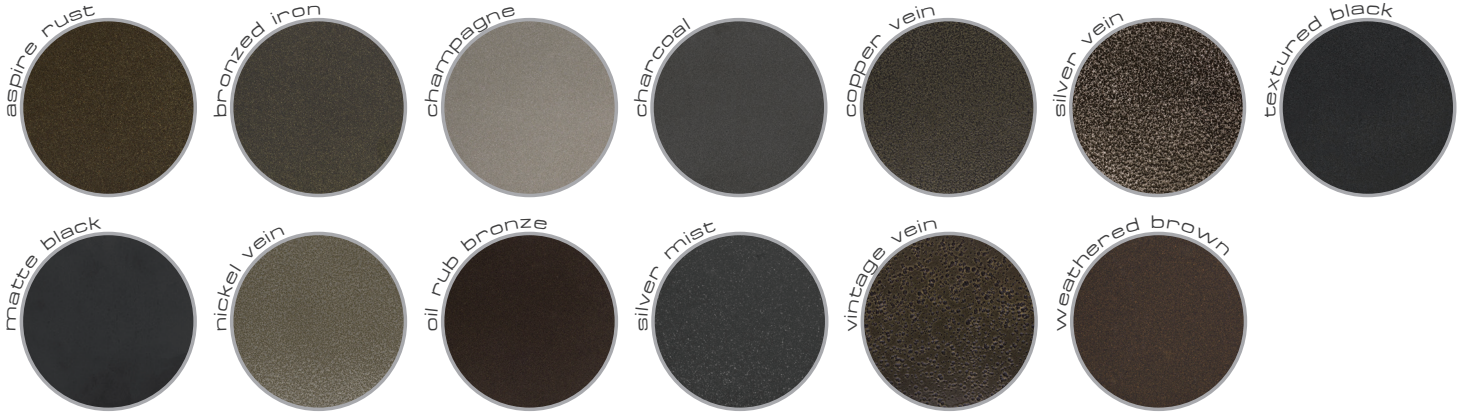

## Standard Finishes

- Matte Black ✓
- Textured Black ✓
- Bronzed Iron ✓
- Oil Rubbed Bronze ✓
- Charcoal ✓
- Aspire Rust ✓
- Weathered Brown ✓
- Champagne ✓
- Copper Vein ✓
- Nickel Vein ✓
- Vintage Vein ✓
- Silver Vein ✓
- Silver Mist ✓

## Premium Finishes\*

- Antique Black ✓
- Antique Steel ✓
- Antique Red ✓
- Antique Grey ✓
- Antique Bronze ✓
- Antique White ✓
- Burnished Bronze ✓
- Burnished Copper ✓
- Burnished Silver ✓
- Metallic Latte ✓
- Rust Patina ✓
- Hot Roll Natural ✓
- Industrial Black ✓
- Brushed Stainless X

Antique Grey with Engadina Insert

Shelf Detail

Easy Mounting

## Premium Finishes\*