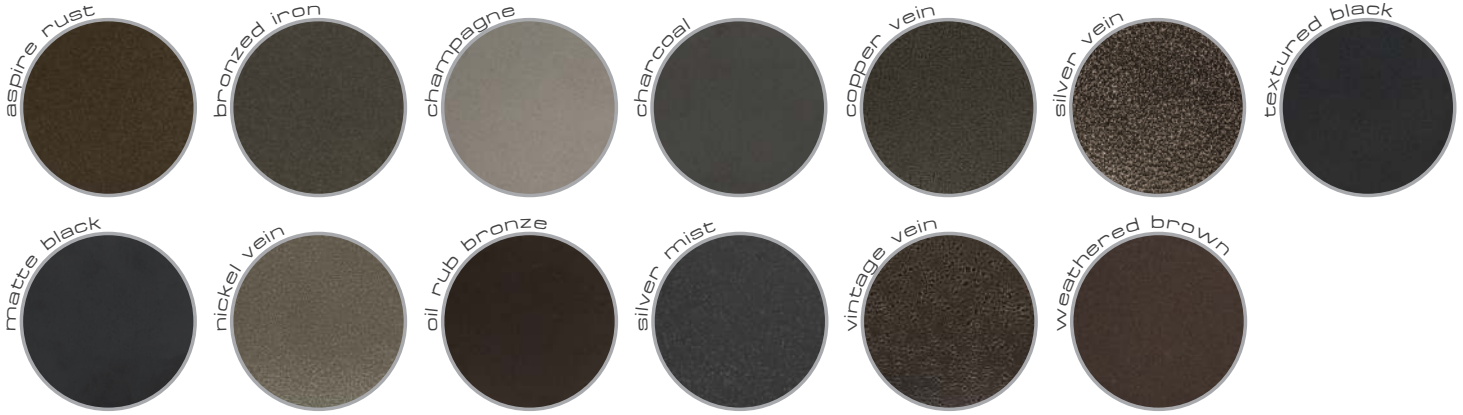

Scroll Supports

Square Supports

Textured Black

Antique Grey with Aged Banding

## Standard Finishes

- Matte Black ✓
- Textured Black ✓
- Bronzed Iron ✓
- Oil Rubbed Bronze ✓
- Charcoal ✓
- Aspire Rust ✓
- Weathered Brown ✓
- Champagne ✓
- Copper Vein ✓
- Nickel Vein ✓
- Vintage Vein ✓
- Silver Vein ✓
- Silver Mist ✓

## Premium Finishes\*

- Antique Black ✓
- Antique Steel ✓
- Antique Red ✓
- Antique Grey ✓
- Antique Bronze ✓
- Antique White ✓
- Burnished Bronze ✓
- Burnished Copper ✓
- Burnished Silver ✓
- Metallic Latte ✓
- Rust Patina ✓
- Hot Roll Natural ✓
- Industrial Black ✓
- Brushed Stainless ✓

## Premium Finishes\*