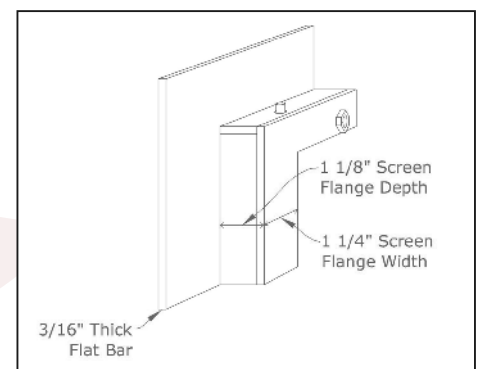

Upgrade info:

- Pyro Ceramic option allows for doors to be closed when burning.

Main Frame Profile

*See dealer for details