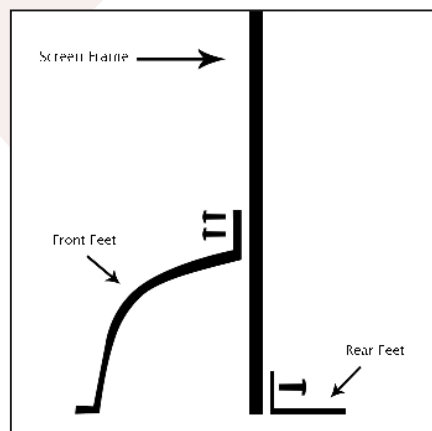

Rustic Features:

- Rustic, Handcrafted Design
- Custom Sizes

Frame Details

- 7 Ga Steel
- Frame panel width
 - Old World - 1.25" (customizable*)*
 - Forged/Aged - 1.25" (customizable*)*
 - Industrial - 1.25" (customizable*)*
 - Blacksmith - 2" (customizable*)*
 - Colonial - 1"*

rustic

Frame Styles

- Rectangle ✓
- Arch ✓
- Convex ✓
- Triple Panel ✓
- Working Doors ✓

Additional Info:

- Perforated Mesh Screens with both measurements over 50" will include horizontal support bars.
- Wire Mesh Screens with both measurements over 40" will include horizontal support bars.
- Convex Screens not available with working doors.
- Working Door Screens may require anchors.

Old World Arch

Aged Iron Rectangle

Blacksmith Triple Panel

Standard Feet

Assembly Profile

Decorative Designs & Hardware

The following decorative designs and hardware options may be applied to the Rustic Screens.