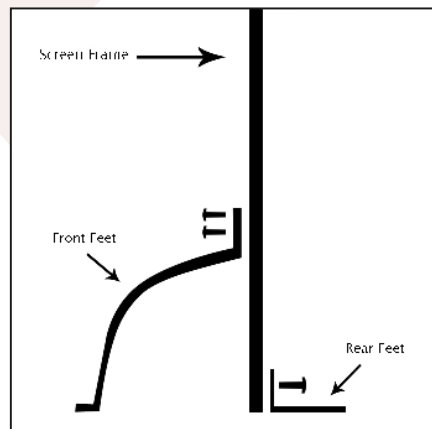

Rustic Features:

- Rustic, Handcrafted Design
- Custom Sizes

Frame Details

- 7 Ga Steel
- Frame panel width
 - Old World - 1.25" (customizable*)*
 - Forged/Aged - 1.25" (customizable*)*
 - Industrial - 1.25" (customizable*)*
 - Blacksmith - 2" (customizable*)*
 - Colonial - 1"*

rustic

Frame Styles

- Rectangle ✓
- Arch ✓
- Convex ✓
- Triple Panel ✓
- Working Doors ✓

Additional Info:

- Perforated Mesh Screens with both measurements over 50" will include horizontal support bars.
- Wire Mesh Screens with both measurements over 40" will include horizontal support bars.
- Convex Screens not available with working doors.
- Working Door Screens may require anchors.

Old World Arch

Aged Iron Rectangle

Blacksmith Triple Panel

Standard Feet

Assembly Profile

Decorative Designs & Hardware

The following decorative designs and hardware options may be applied to the Rustic Screens.